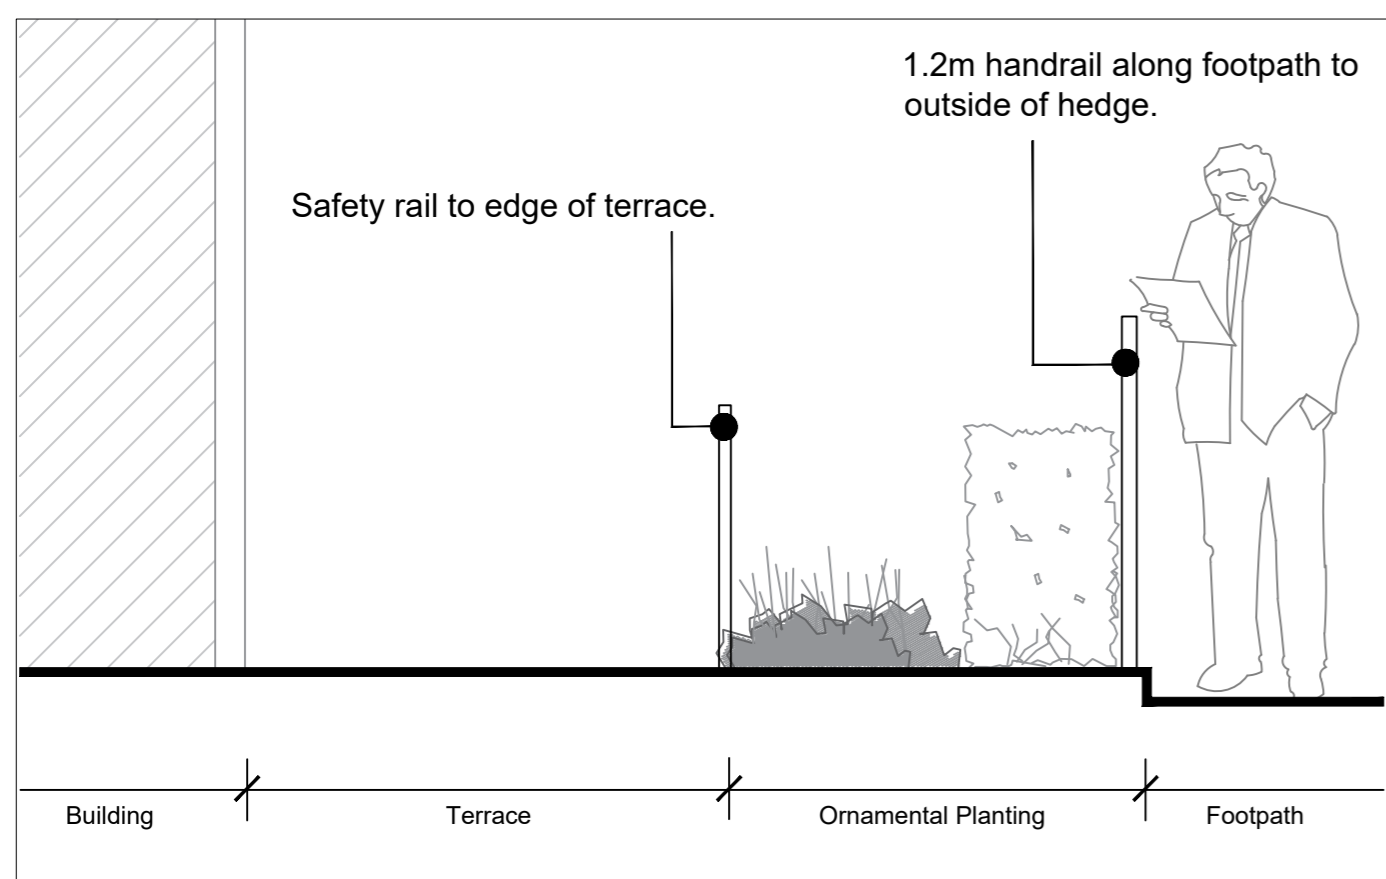

Legend and Planting List:

- Large Tree Planting**
To be planted as 14-16cm, 3xtr, wrb, 4-4.5m high, 2m clear stem. To be of the following species:
Aesculus hippocastanum (Horse Chestnut)
Fagus sylvatica (Beech)
Quercus rubra (Red Oak)
Quercus robur (Oak)
Tilia platyphyllos (Lime)
- Medium Sized Street Tree Planting**
To be planted as 10-12cm girth specimens with underground guying support. To be selected from following:
Malus trilobata (Field Maple)
Prunus avium (Wild Cherry)
Pyrus chanticleer (Ornamental Pear)
Prunus kanzan (Ornamental Cherry)
Sorbus intermedia 'Brouwers' (Aria Section)
- Ornamental/Multi-stemmed Tree Planting**
To be planted as 14-16cm, 3xtr, wrb, 4-4.5m high, 2m clear stem. Refer to planting plan for details.
- Formal Hedge Planting**
Refer to planting plan for details.
- Groundcover and Grass Planting**
Groundcovers planted at 5 per m2 in single species groups
-Herbaceous plants to be planted throughout in groups of 3 and 5.
-Bulbs to be planted throughout in groups of 7 and 9.
Refer to planting plan for details.
- Bamboo for screening**
- Grass Seeding**
Managed as an ornamental lawn.
- Paving to gardens and access paths**
Small unit concrete paviors or flags
- Feature Paving to seating areas**
Large unit concrete paviors or flags
- Exposed aggregate concrete Footpaths**
- Timber Benches**
- Pergola with seating**

Landscape Masterplan | 1: 250

Section A-A | 1: 25

dwg 101 1.2m Traditional Plain Top Railing
01 scale 1:25

THIS DRAWING IS COPYRIGHT ©			
DO NOT SCALE figured dimensions only to be taken from this drawing			
no.	date	drawn	description