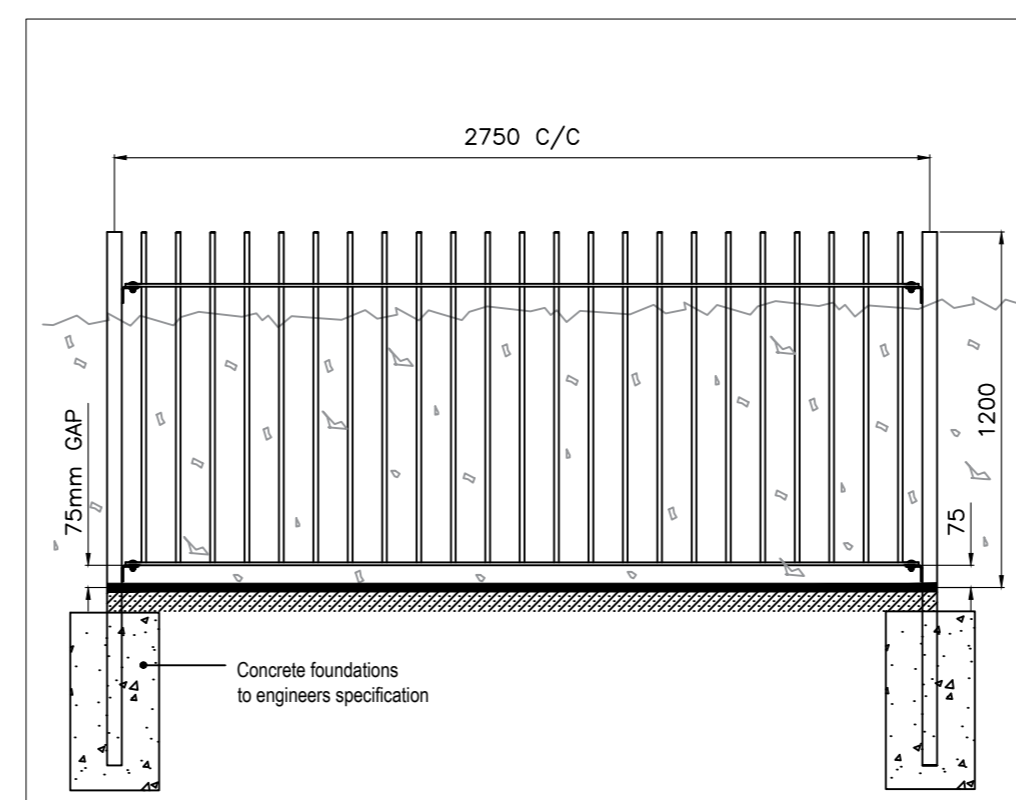

Legend and Planting List:

- Large Tree Planting**
To be planted as 14-16cm, 3xtr, wrb, 4-4.5m high, 2m clear stem. To be of the following species:
Aesculus hippocastanum (Horse Chestnut)
Fagus sylvatica (Beech)
Quercus rubra (Red Oak)
Quercus robur (Oak)
Tilia platyphyllos (Lime)
- Medium Sized Street Tree Planting**
To be planted as 10-12cm girth specimens with underground guying support. To be selected from following:
Malus trilobata (Field Maple)
Prunus avium (Wild Cherry)
Pyrus chanticleer (Ornamental Pear)
Prunus kanzan (Ornamental Cherry)
Sorbus intermedia 'Brouwers' (Aria Section)
- Ornamental/Multi-stemmed Tree Planting**
To be planted as 14-16cm, 3xtr, wrb, 4-4.5m high, 2m clear stem. Refer to planting plan for details.
- Formal Hedge Planting**
Refer to planting plan for details.
- Groundcover and Grass Planting**
Groundcovers planted at 5 per m2 in single species groups
-Herbaceous plants to be planted throughout in groups of 3 and 5.
-Bulbs to be planted throughout in groups of 7 and 9.
Refer to planting plan for details.
- Bamboo for screening**
- Grass Seeding**
Managed as an ornamental lawn.
- Paving to gardens and access paths**
Small unit concrete paviors or flags
- Feature Paving to seating areas**
Large unit concrete paviors or flags
- Exposed aggregate concrete Footpaths**
- Timber Benches**
- Pergola with seating**

Landscape Masterplan | 1: 250

Section A-A | 1: 25

dwg 101 1.2m Traditional Plain Top Railing
01 scale 1:25

THIS DRAWING IS COPYRIGHT ©			
DO NOT SCALE figured dimensions only to be taken from this drawing			
no.	date	drawn	description