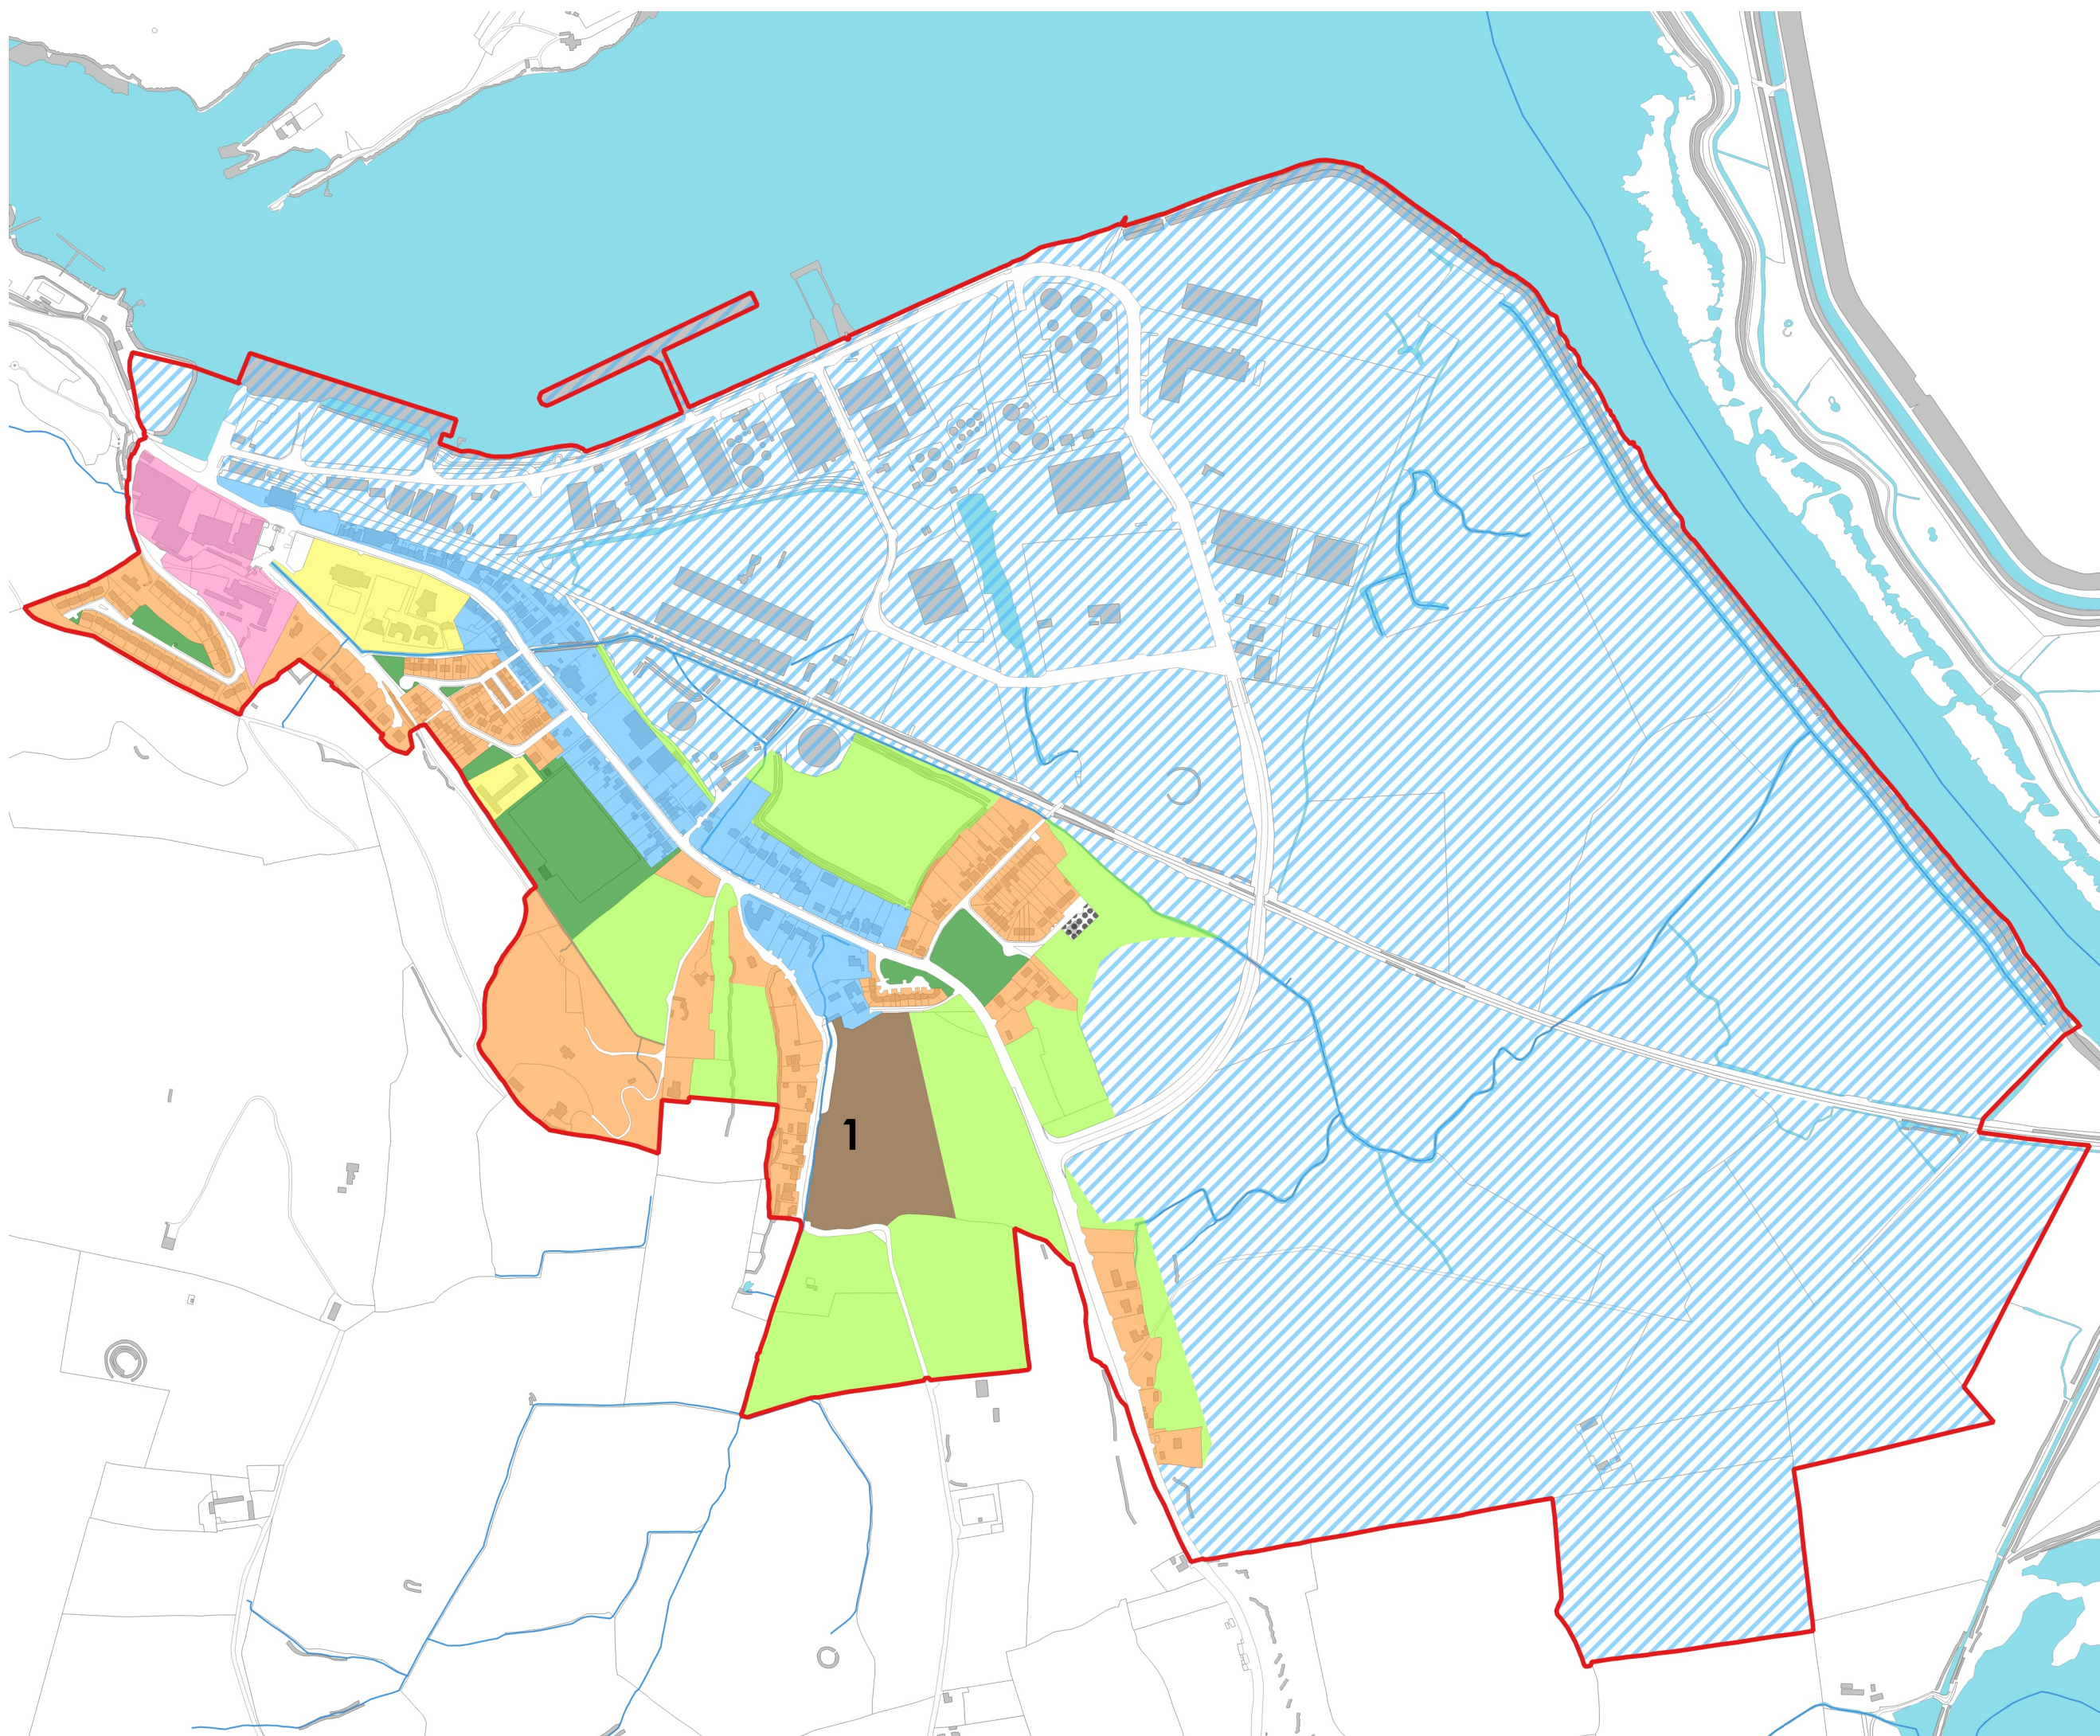

**Draft Limerick  
Development Plan  
2022 -2028**

**Foynes Zoning Map  
Material Alterations**

**LEGEND**

-  Existing Residential
-  New Residential
-  Education & Community Facilities
-  Village Centre
-  Enterprise & Employment
-  Marine Related Industry
-  Agriculture
-  Open Space & Recreation
-  Utilities
-  Settlement boundary