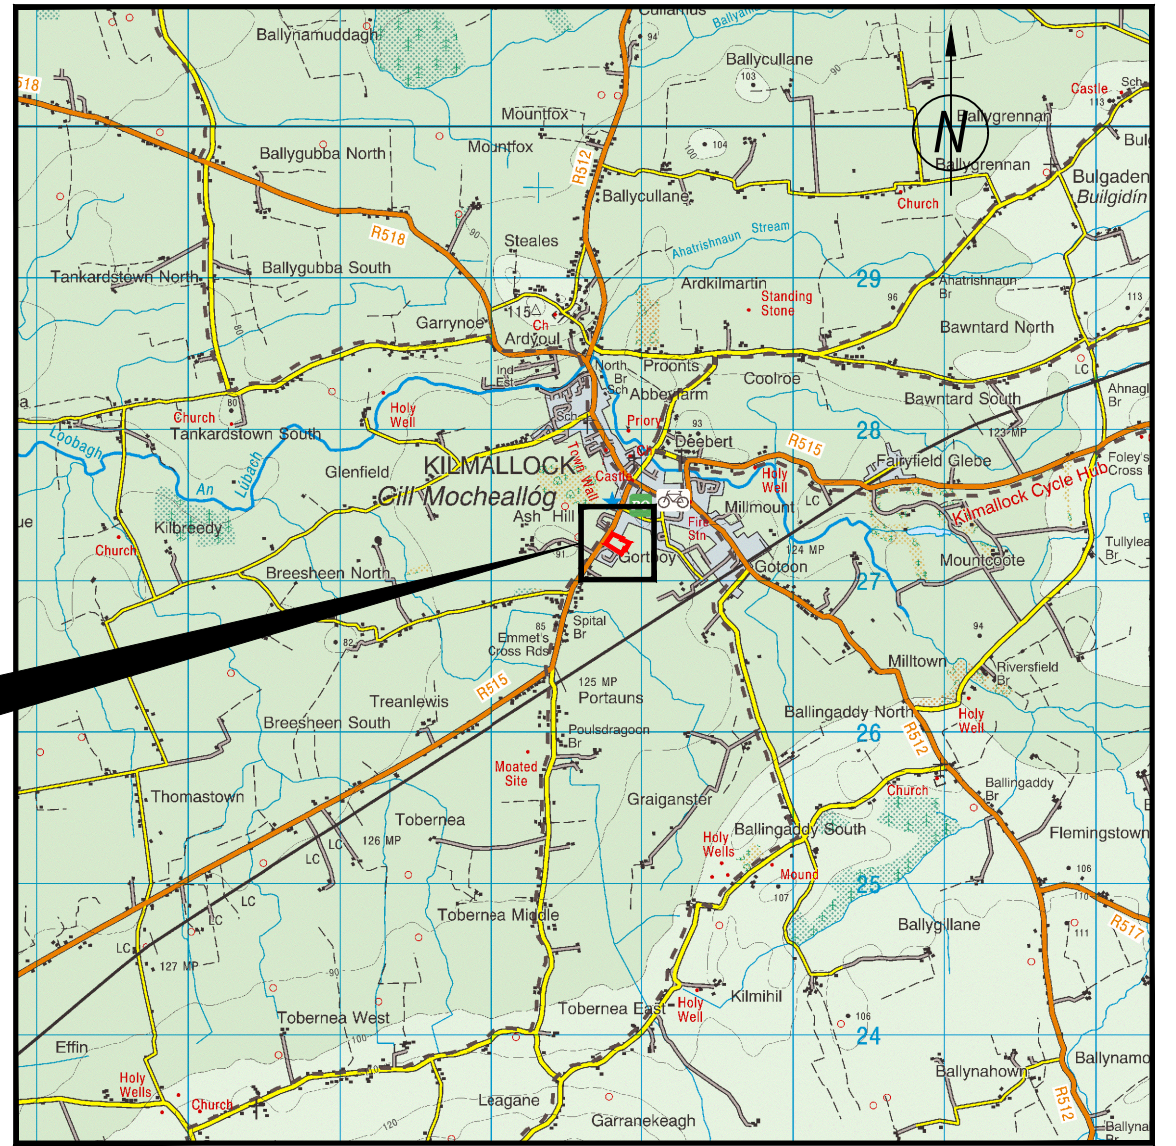

Site Location Map 1:1,000

Site Location Map 1:50,000

**Legend:**

-  = Estate Bdy.
-  = Taking In Charge Bdy.

**Notes:**

- Coordinate System: Irish Transverse Mercator (ITM)
- This drawing is the property of Limerick City & County Council. It is a confidential document and must not be copied, used, or its content divulged without prior written consent.
- Ordnance Survey Ireland Licence No.2010/09/CCMA/Limerick City and County Council Copyright Government of Ireland.