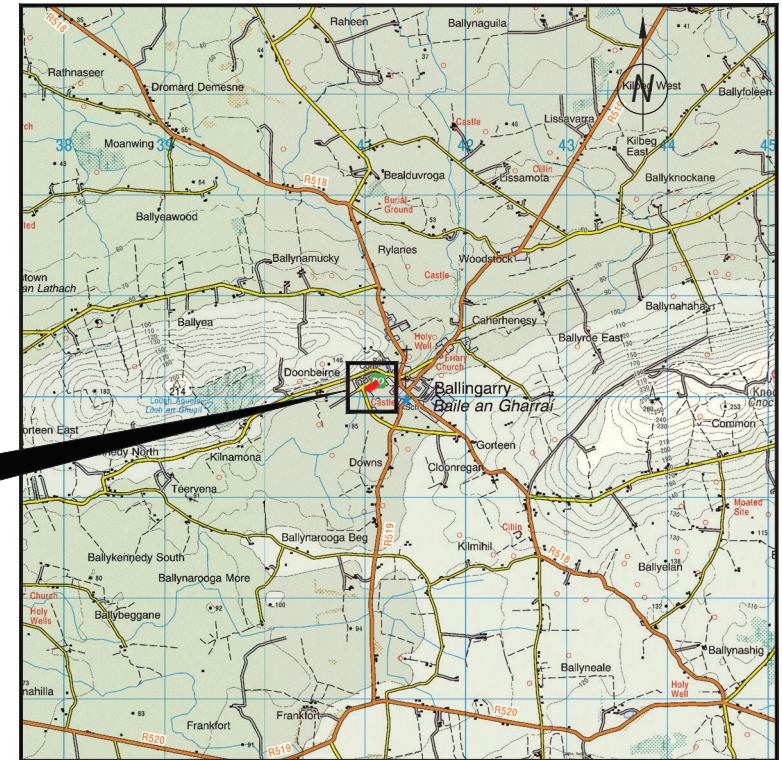

Site Location Map 1:50,000