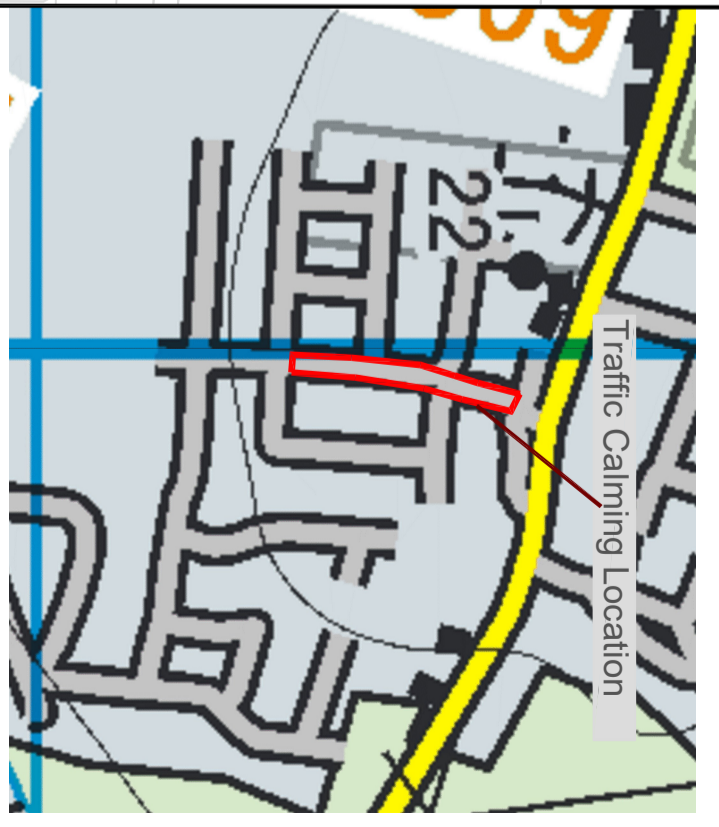

Glenbrook Gleann an tSrutháin

LEGEND:
Traffic Island = 

NOTE :

1. This drawing is the property of Limerick City & County Council. It is a confidential document and must not be copied, used, or its content divulged without prior written consent.
2. All levels are referred to Ordnance Survey Datum, Malin Head.
3. Do not scale, use figured dimensions only, if in doubt, ask.
4. Ordnance Survey Ireland Licence No. 2024/25/CCM/Limerick City and County Council Copyright Government of Ireland.

DRAWING TITLE: **Glenbrook Traffic Calming Islands**

DRAWN BY: BFM	CHECKED BY: DC	APPROVED BY: DC
SCALE: N.T.S	DATE: 07.03.2025	REV: 1