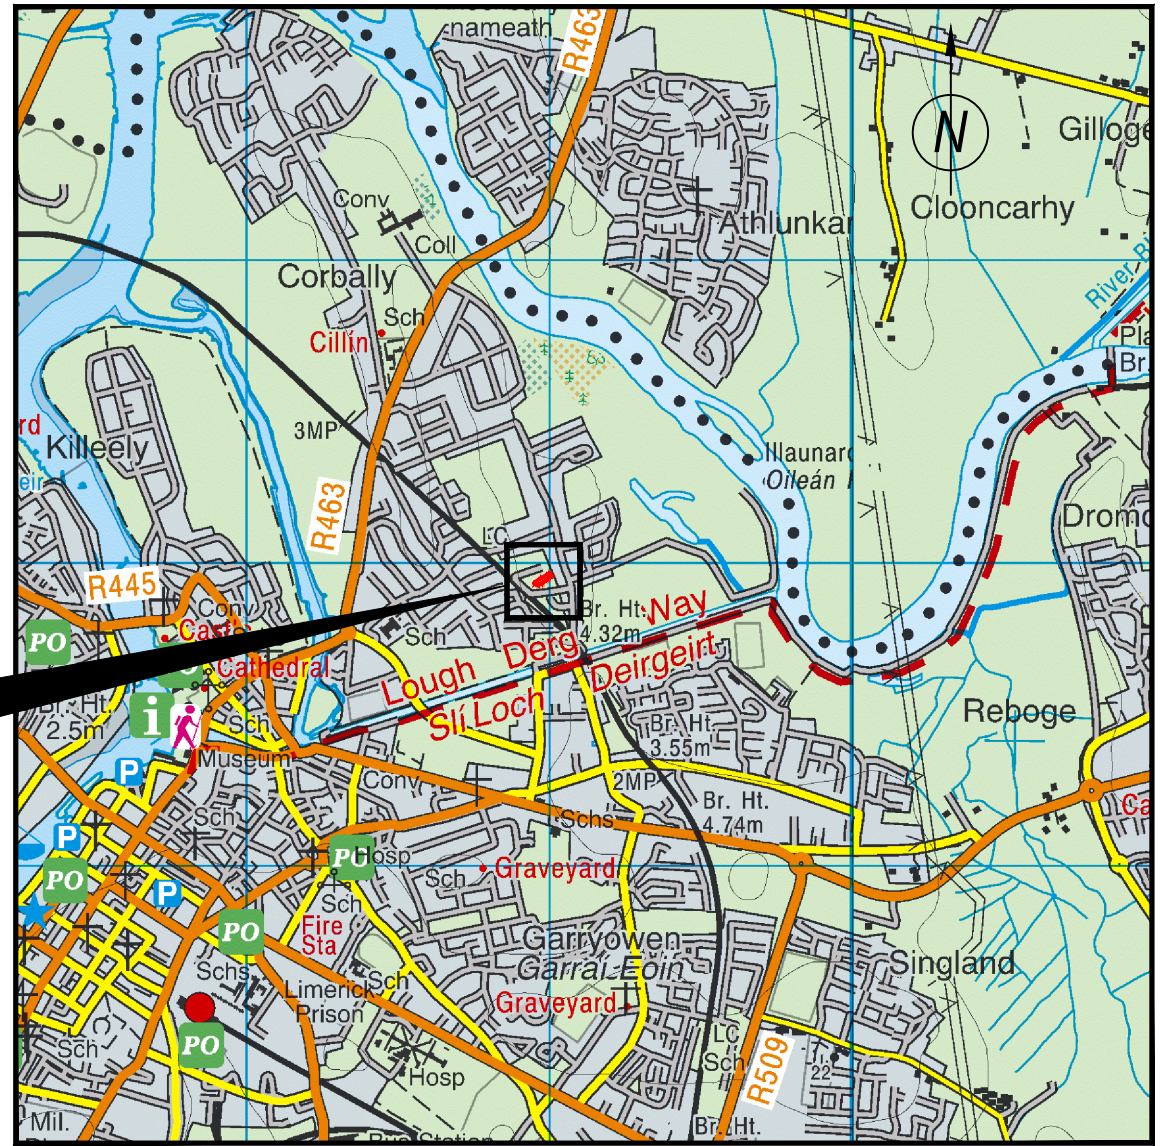

Site Location Map 1:1,250

Site Location Map 1:25,000

Legend:

Estate Bdy. = 

T.I.C. Bdy. = 

Notes:

- Coordinate System: Irish Transverse Mercator (ITM)
- This drawing is the property of Limerick City & County Council. It is a confidential document and must not be copied, used, or its content divulged without prior written consent.
- Ordinance Survey Ireland Licence No.2010/09/CCMA/Limerick City and County Council Copyright Government of Ireland.