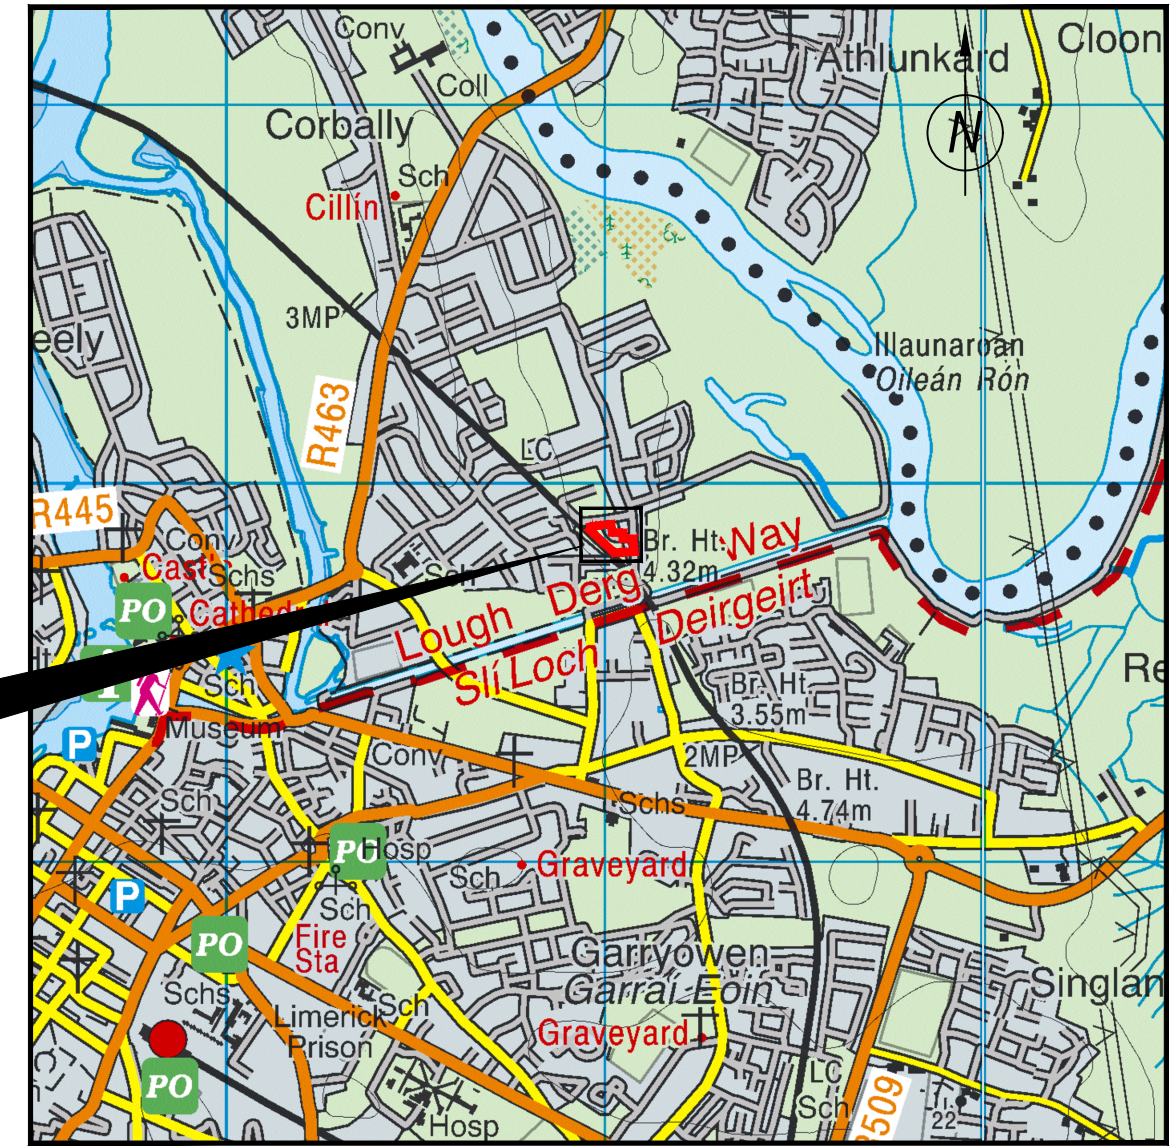

Site Location Map 1:2,500

Site Location Map 1:50,000

Legend:

= Troy's Lock Estate Demarked Thus

- Notes:**
- Coordinate System: Irish Transverse Mercator (ITM)
 - This drawing is the property of Limerick City & County Council. It is a confidential document and must not be copied, used, or its content divulged without prior written consent.
 - Ordinance Survey Ireland Licence No.2010/09/CCMA/Limerick City and County Council Copyright Government of Ireland.

CITY HALL
 MERCHANTS QUAY
 LIMERICK
 Tel: 061-407100

COUNTY HALL
 DOORADOYLE
 CO. LIMERICK
 Tel: 061-556000

PAPER SIZE
A3

Site Location:
 Troy's Lock
 Corbally
 Limerick

Date: Apr. 2023
 File Ref.: TIC - 1:73
 Drawn By: E.W.
 Scale: As Shown