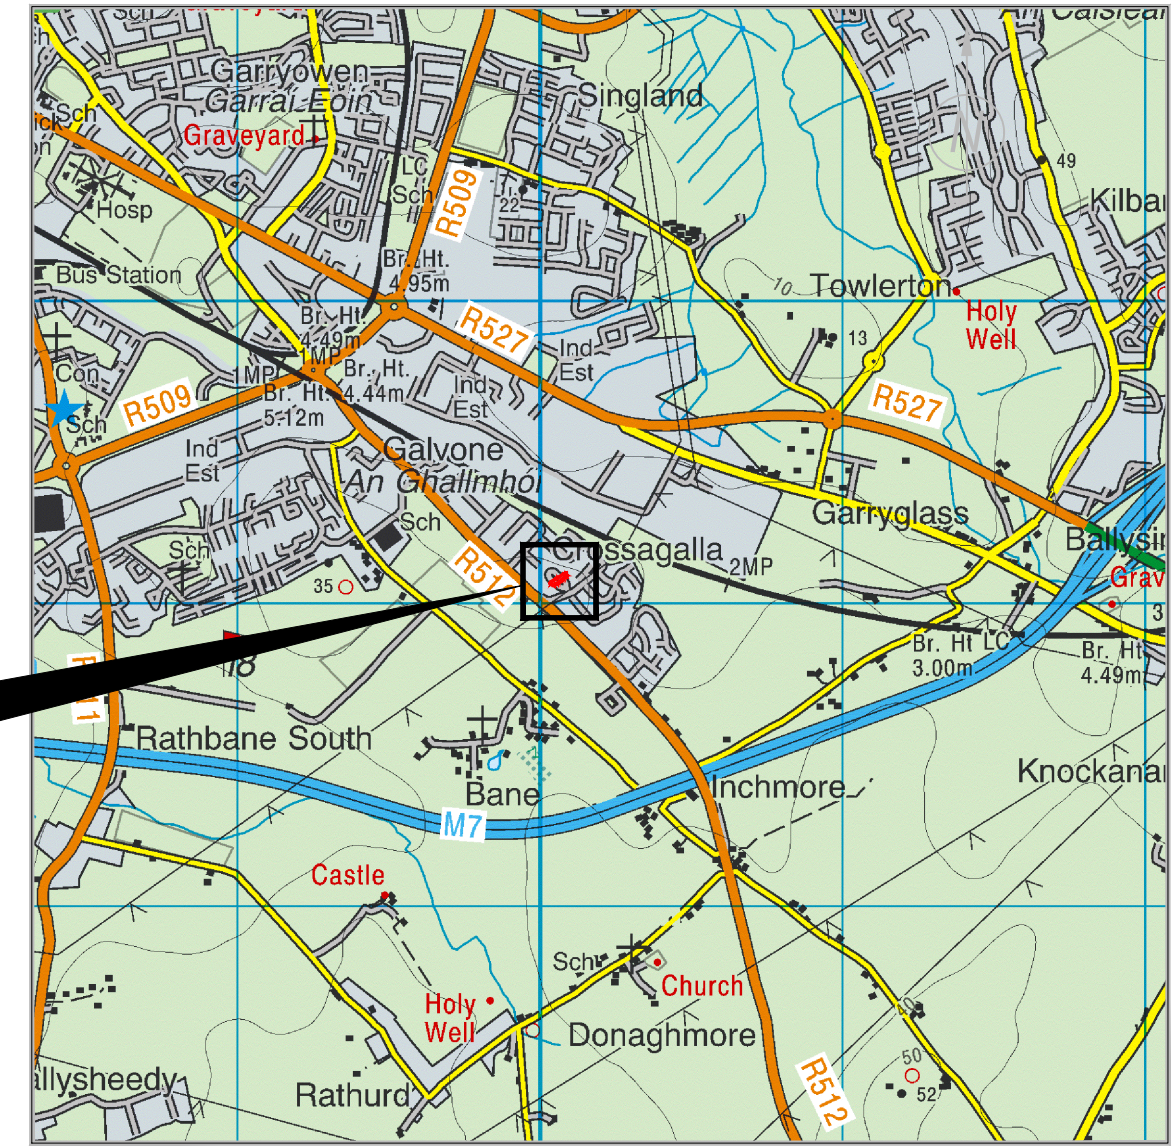

Site Location Map 1:1500

Site Location Map 1:25,000

Legend:

Estate Body = 

Area to be T.I.C. = 

Notes:

- Coordinate System: Irish Transverse Mercator (ITM)
- This drawing is the property of Limerick City & County Council. It is a confidential document and must not be copied, used, or its content divulged without prior written consent.
- Ordinance Survey Ireland Licence No.2010/09/CCMA/Limerick City and County Council Copyright Government of Ireland.

PAPER SIZE
A3

Site Location:
Willow Grove,
Crossagalla,
Co. Limerick

Date: July 2025
File Ref.: 200.5.136
Drawn By: E.H.
Scale: As Shown

Drawing No:
TIC-200-5-136-001