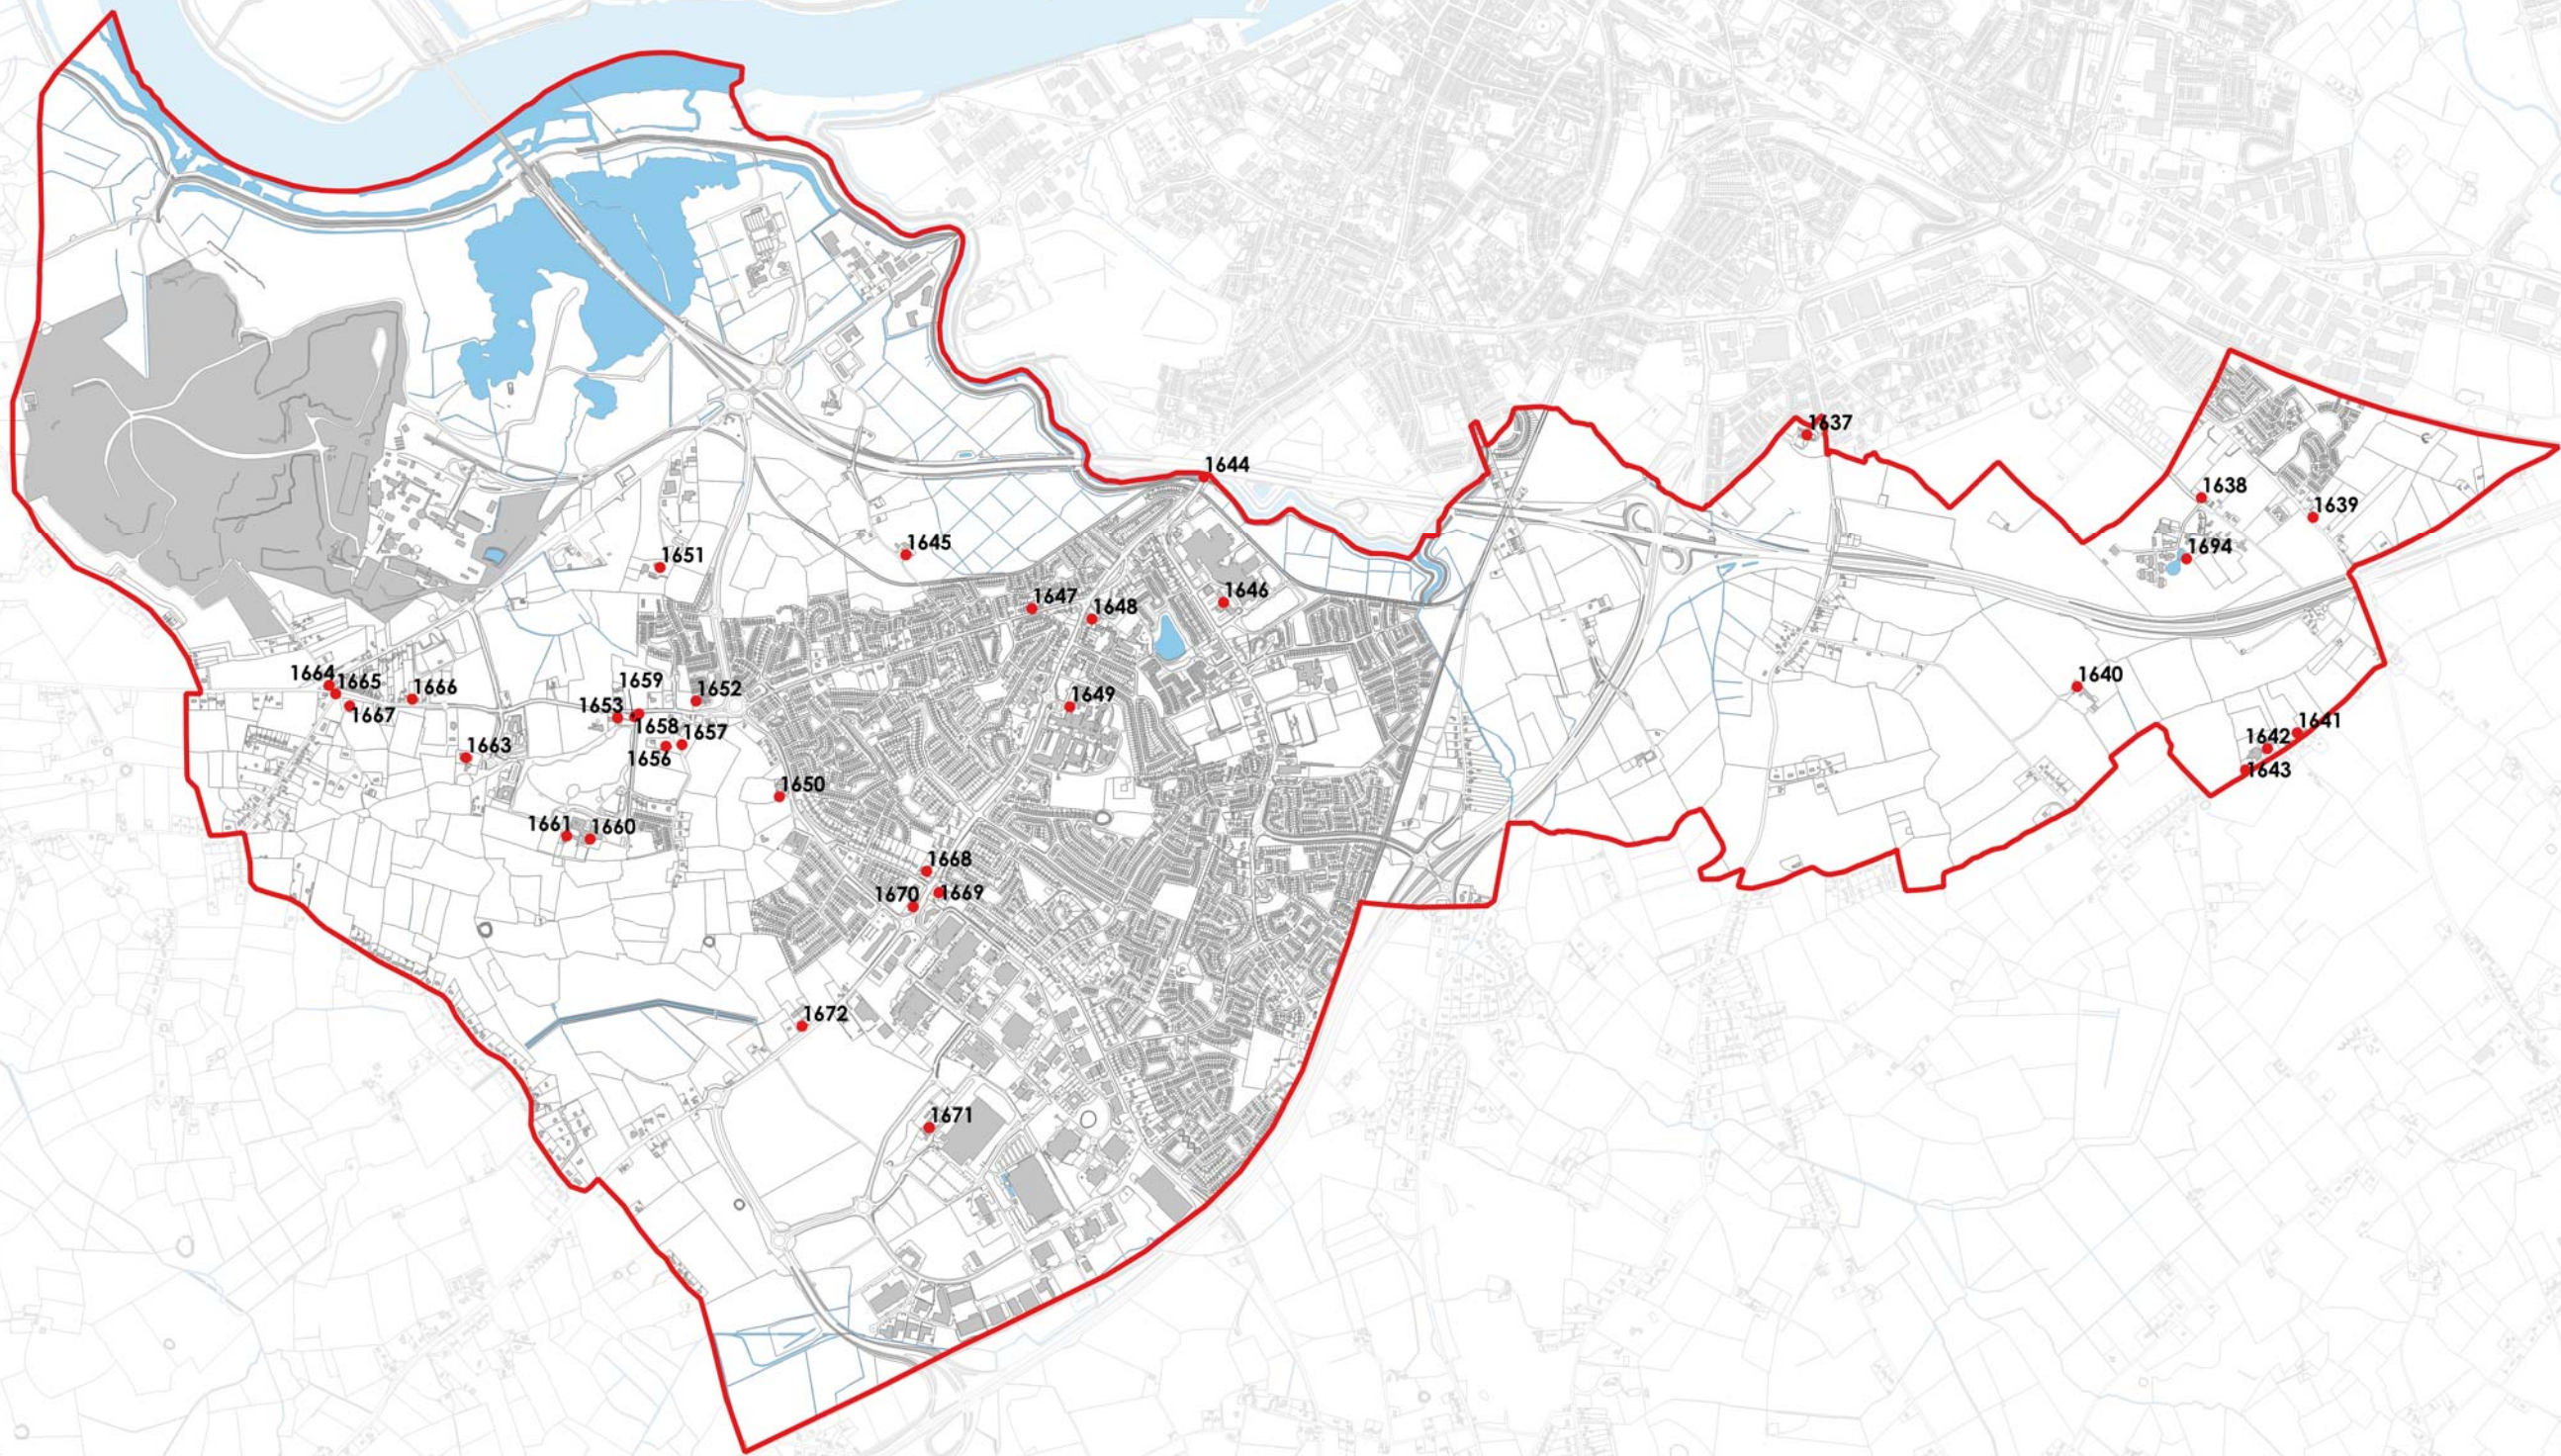

Record of Protected Structures

LEGEND

- Record of Protected Structures

Forward Planning  
Economic Development Directorate

A Senior Planner /Merchants Quay, Limerick  
Maria Woods Tel: (061) 536600  
E-mail: forwardplanning@limerick.ie

SCALE	NA	DWG. NO.	SE-21-27-05
DRAWN BY	C.O'Keefe	CHECKED BY	L. Bolger
DATE			Oct. '20

OS LICENCE No. © Ordnance Survey Ireland. All rights reserved.  
Licence No. 2017/09/CCMA/Limerick City & County Council