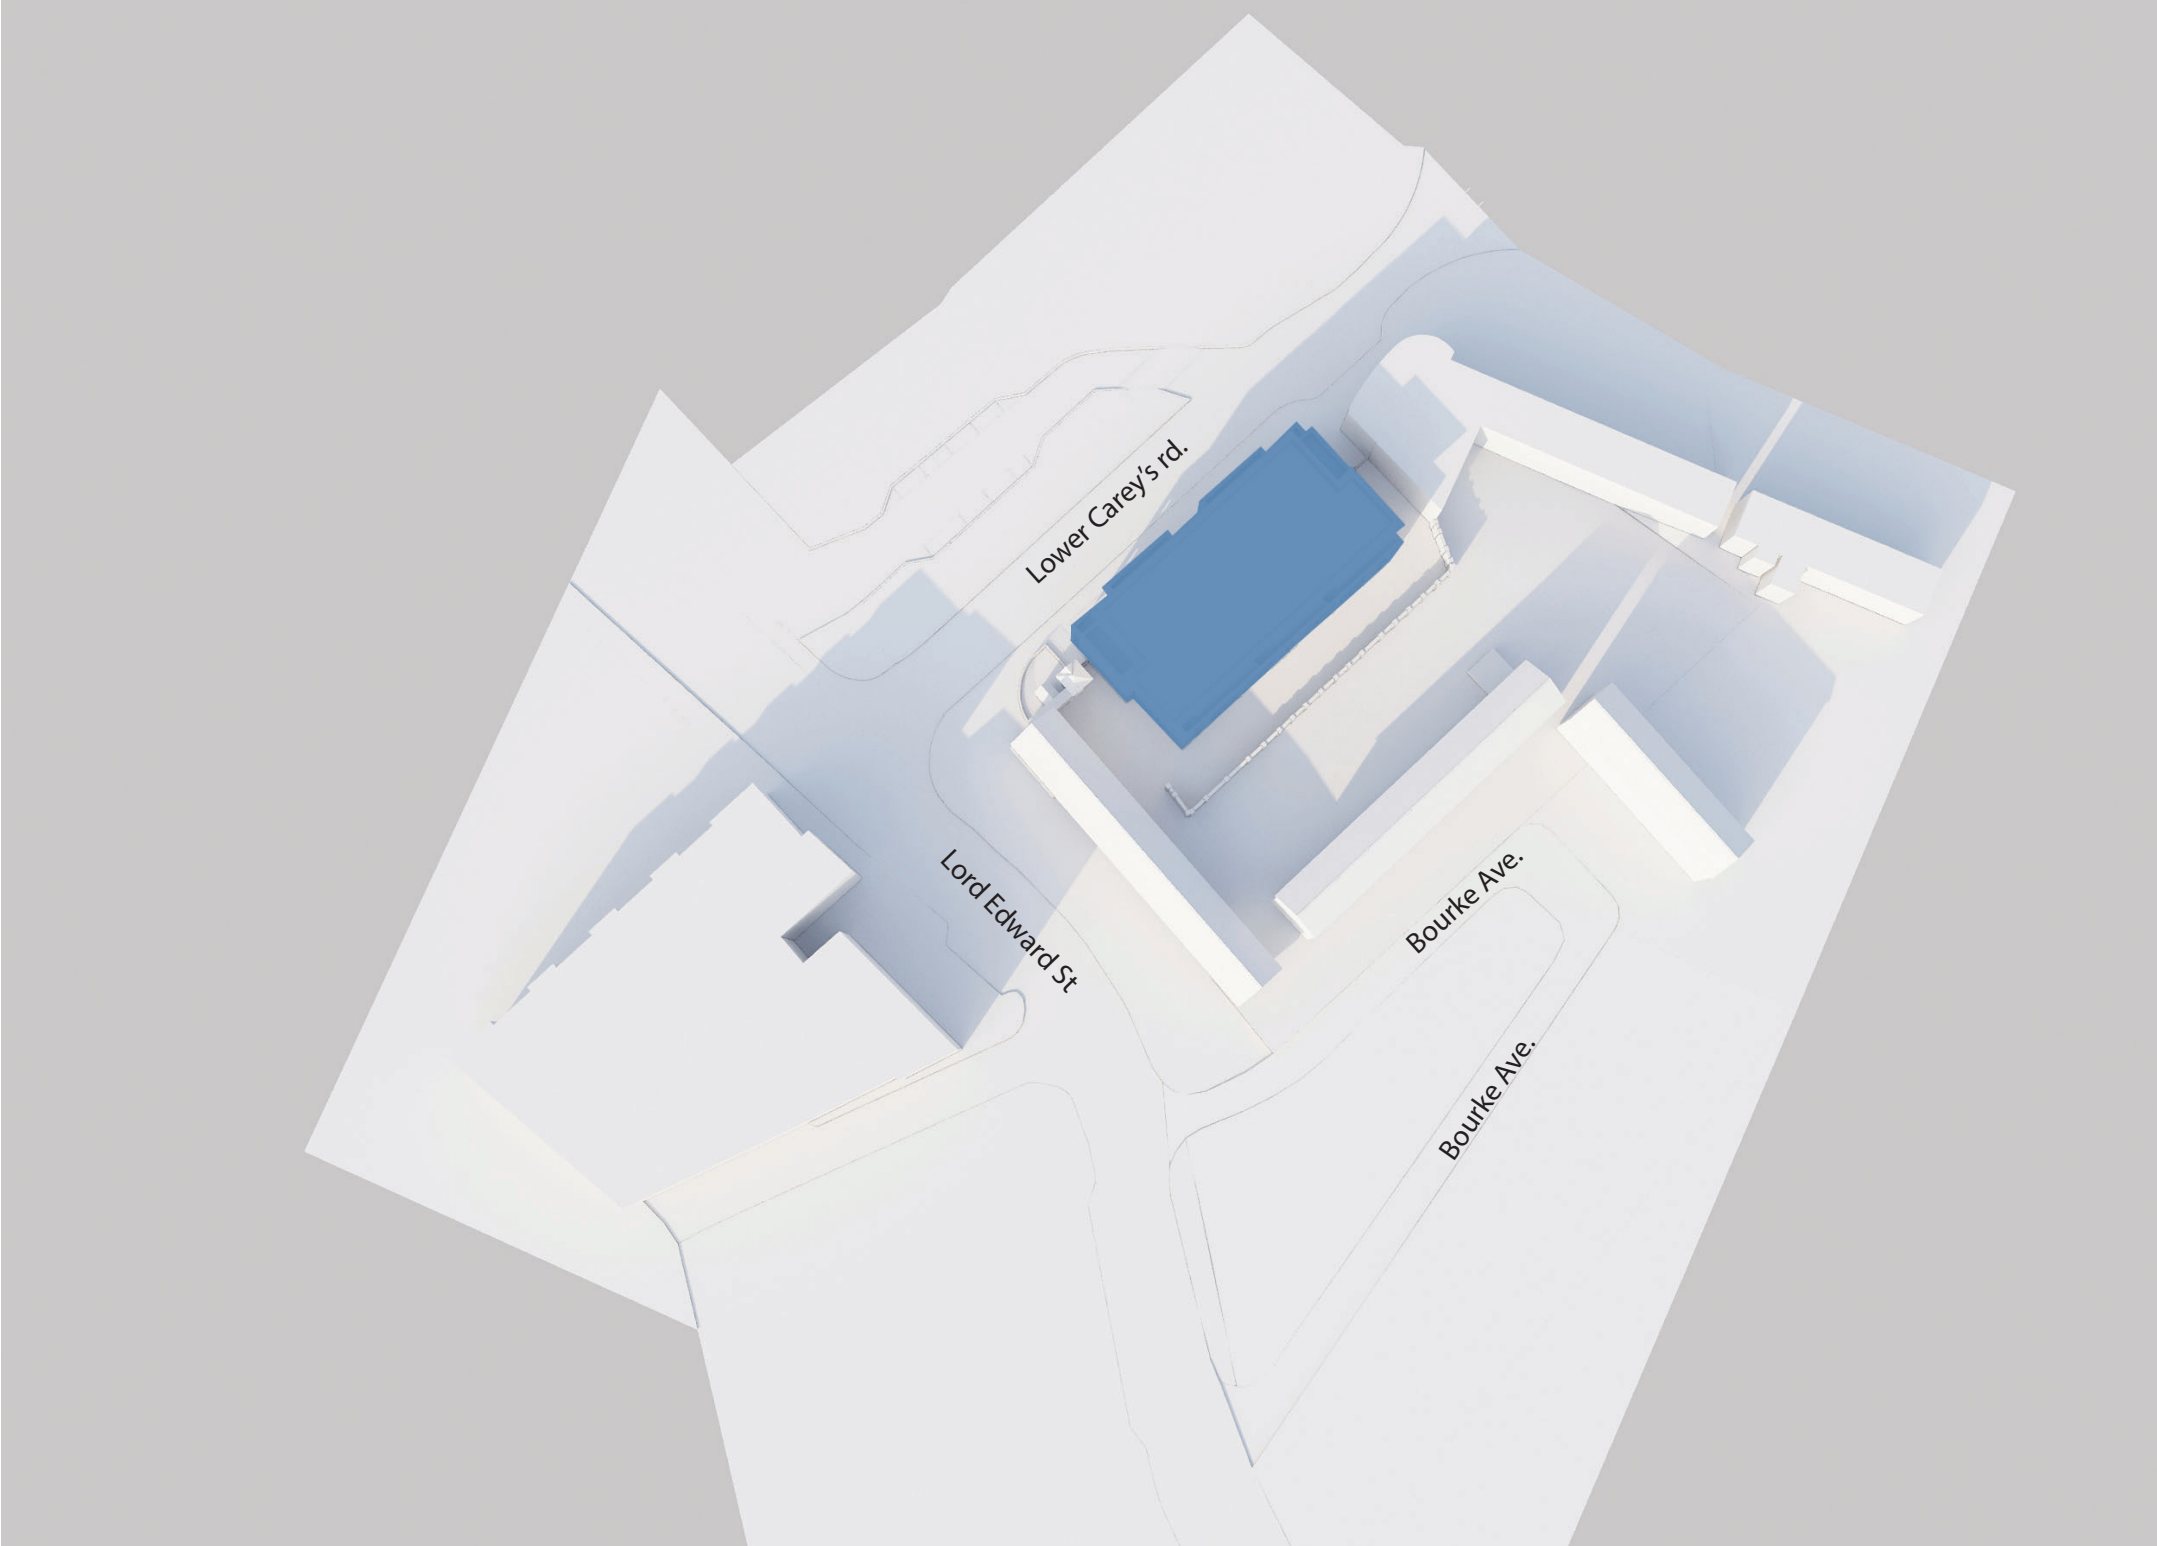

DATE: June 21st - Summer Solstice

TIME: 5 PM

SUNRISE: 4.56 AM

SUNSET: 9.56 PM

Proposed Development

Shadow study at
Speaker's Corner, Lower Carey's Road,
Limerick

DATE: June 21st - Summer Solstice

TIME: 5 PM

SUNRISE: 4.56 AM

SUNSET: 9.56 PM

Receiving Environment

Shadow study at
Speaker's Corner, Lower Carey's Road,
Limerick

DATE: June 21st - Summer Solstice

TIME: 7 PM

SUNRISE: 4.56 AM

SUNSET: 9.56 PM

Proposed Development

Shadow study at
Speaker's Corner, Lower Carey's Road,
Limerick

DATE: June 21st - Summer Solstice

TIME: 7 PM

SUNRISE: 4.56 AM

SUNSET: 9.56 PM

Receiving Environment

Shadow study at
Speaker's Corner, Lower Carey's Road,
Limerick

DATE: December 21st - Winter Solstice

TIME: 10.30 AM

SUNRISE: 8.37 AM

SUNSET: 4.07 PM

Proposed Development

Shadow study at
Speaker's Corner, Lower Carey's Road,
Limerick

DATE: December 21st - Winter Solstice TIME: 10.30 AM
SUNRISE: 8.37 AM
SUNSET: 4.07 PM