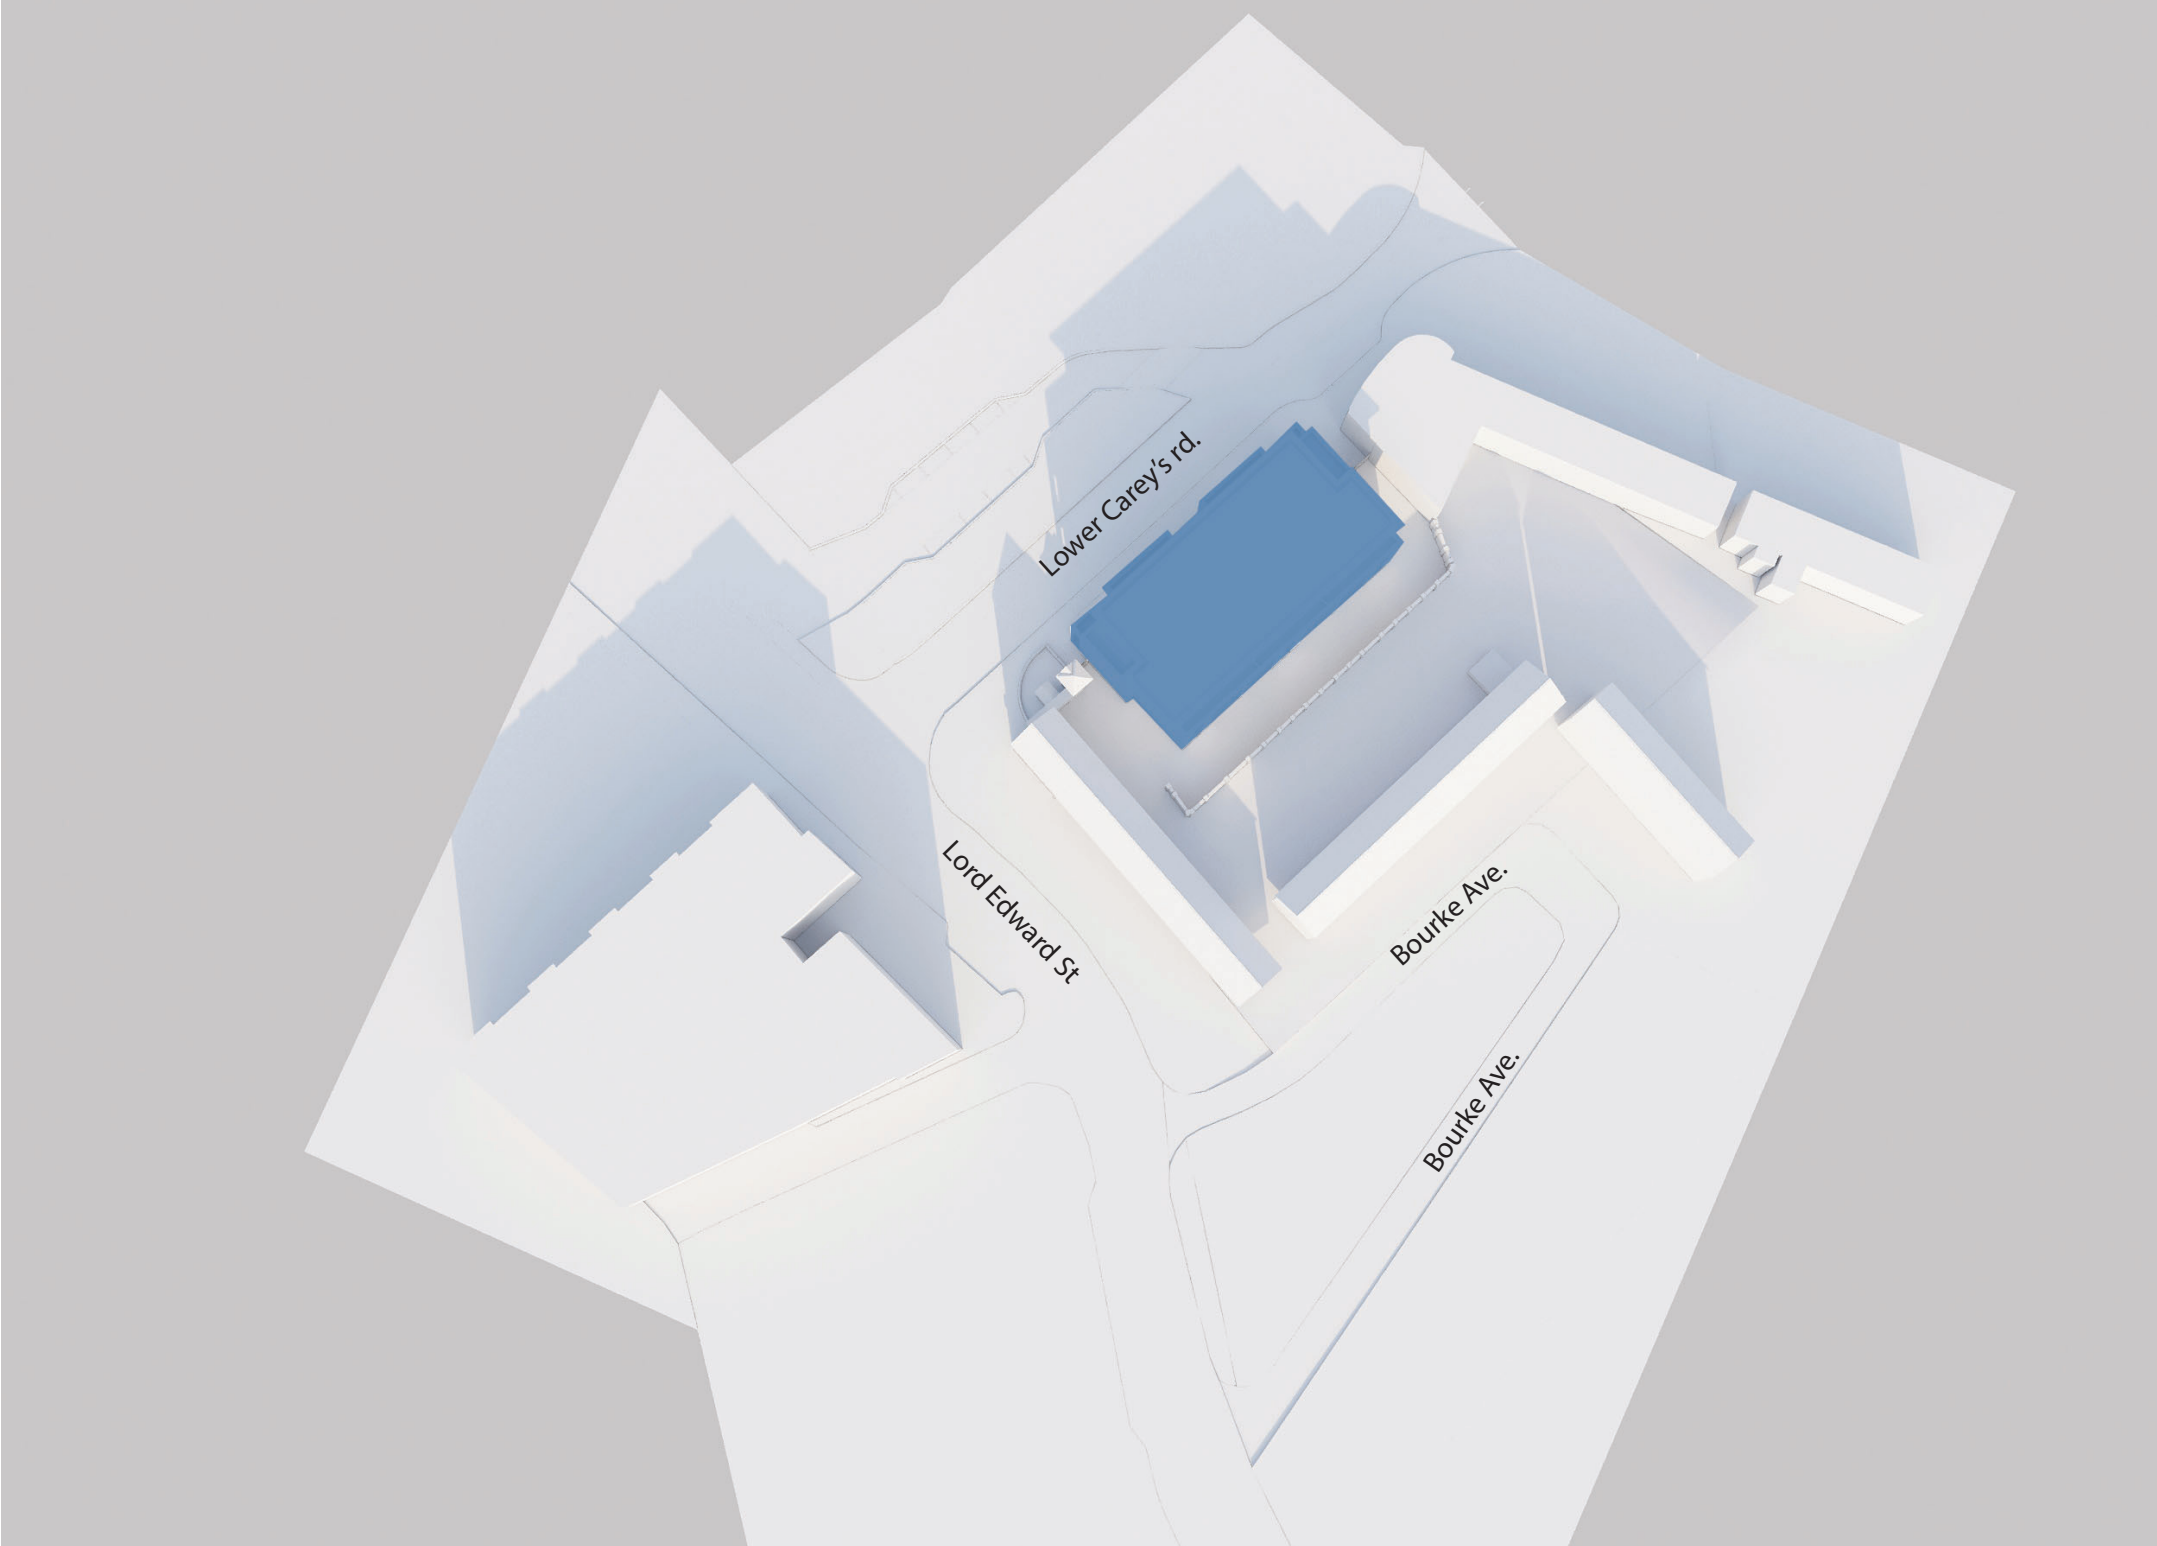

Proposed Development

Shadow study at
Speaker's Corner, Lower Carey's Road,
Limerick

DATE: March 21st - Equinox

TIME: 3 PM

SUNRISE: 6.26AM

SUNSET: 6.39 PM

Receiving Environment

Shadow study at
Speaker's Corner, Lower Carey's Road,
Limerick

DATE: March 21st - Equinox

TIME: 5 PM

SUNRISE: 6.26AM

SUNSET: 6.39 PM

Proposed Development

Shadow study at
Speaker's Corner, Lower Carey's Road,
Limerick

DATE: March 21st - Equinox

TIME: 5 PM

SUNRISE: 6.26AM

SUNSET: 6.39 PM

Receiving Environment

Shadow study at
Speaker's Corner, Lower Carey's Road,
Limerick

DATE: June 21st - Summer Solstice

TIME: 9 AM

SUNRISE: 4.56 AM

SUNSET: 9.56 PM

Proposed Development

Shadow study at
Speaker's Corner, Lower Carey's Road,
Limerick

DATE: June 21st - Summer Solstice

TIME: 9 AM

SUNRISE: 4.56 AM

SUNSET: 9.56 PM

Receiving Environment

Shadow study at
Speaker's Corner, Lower Carey's Road,
Limerick