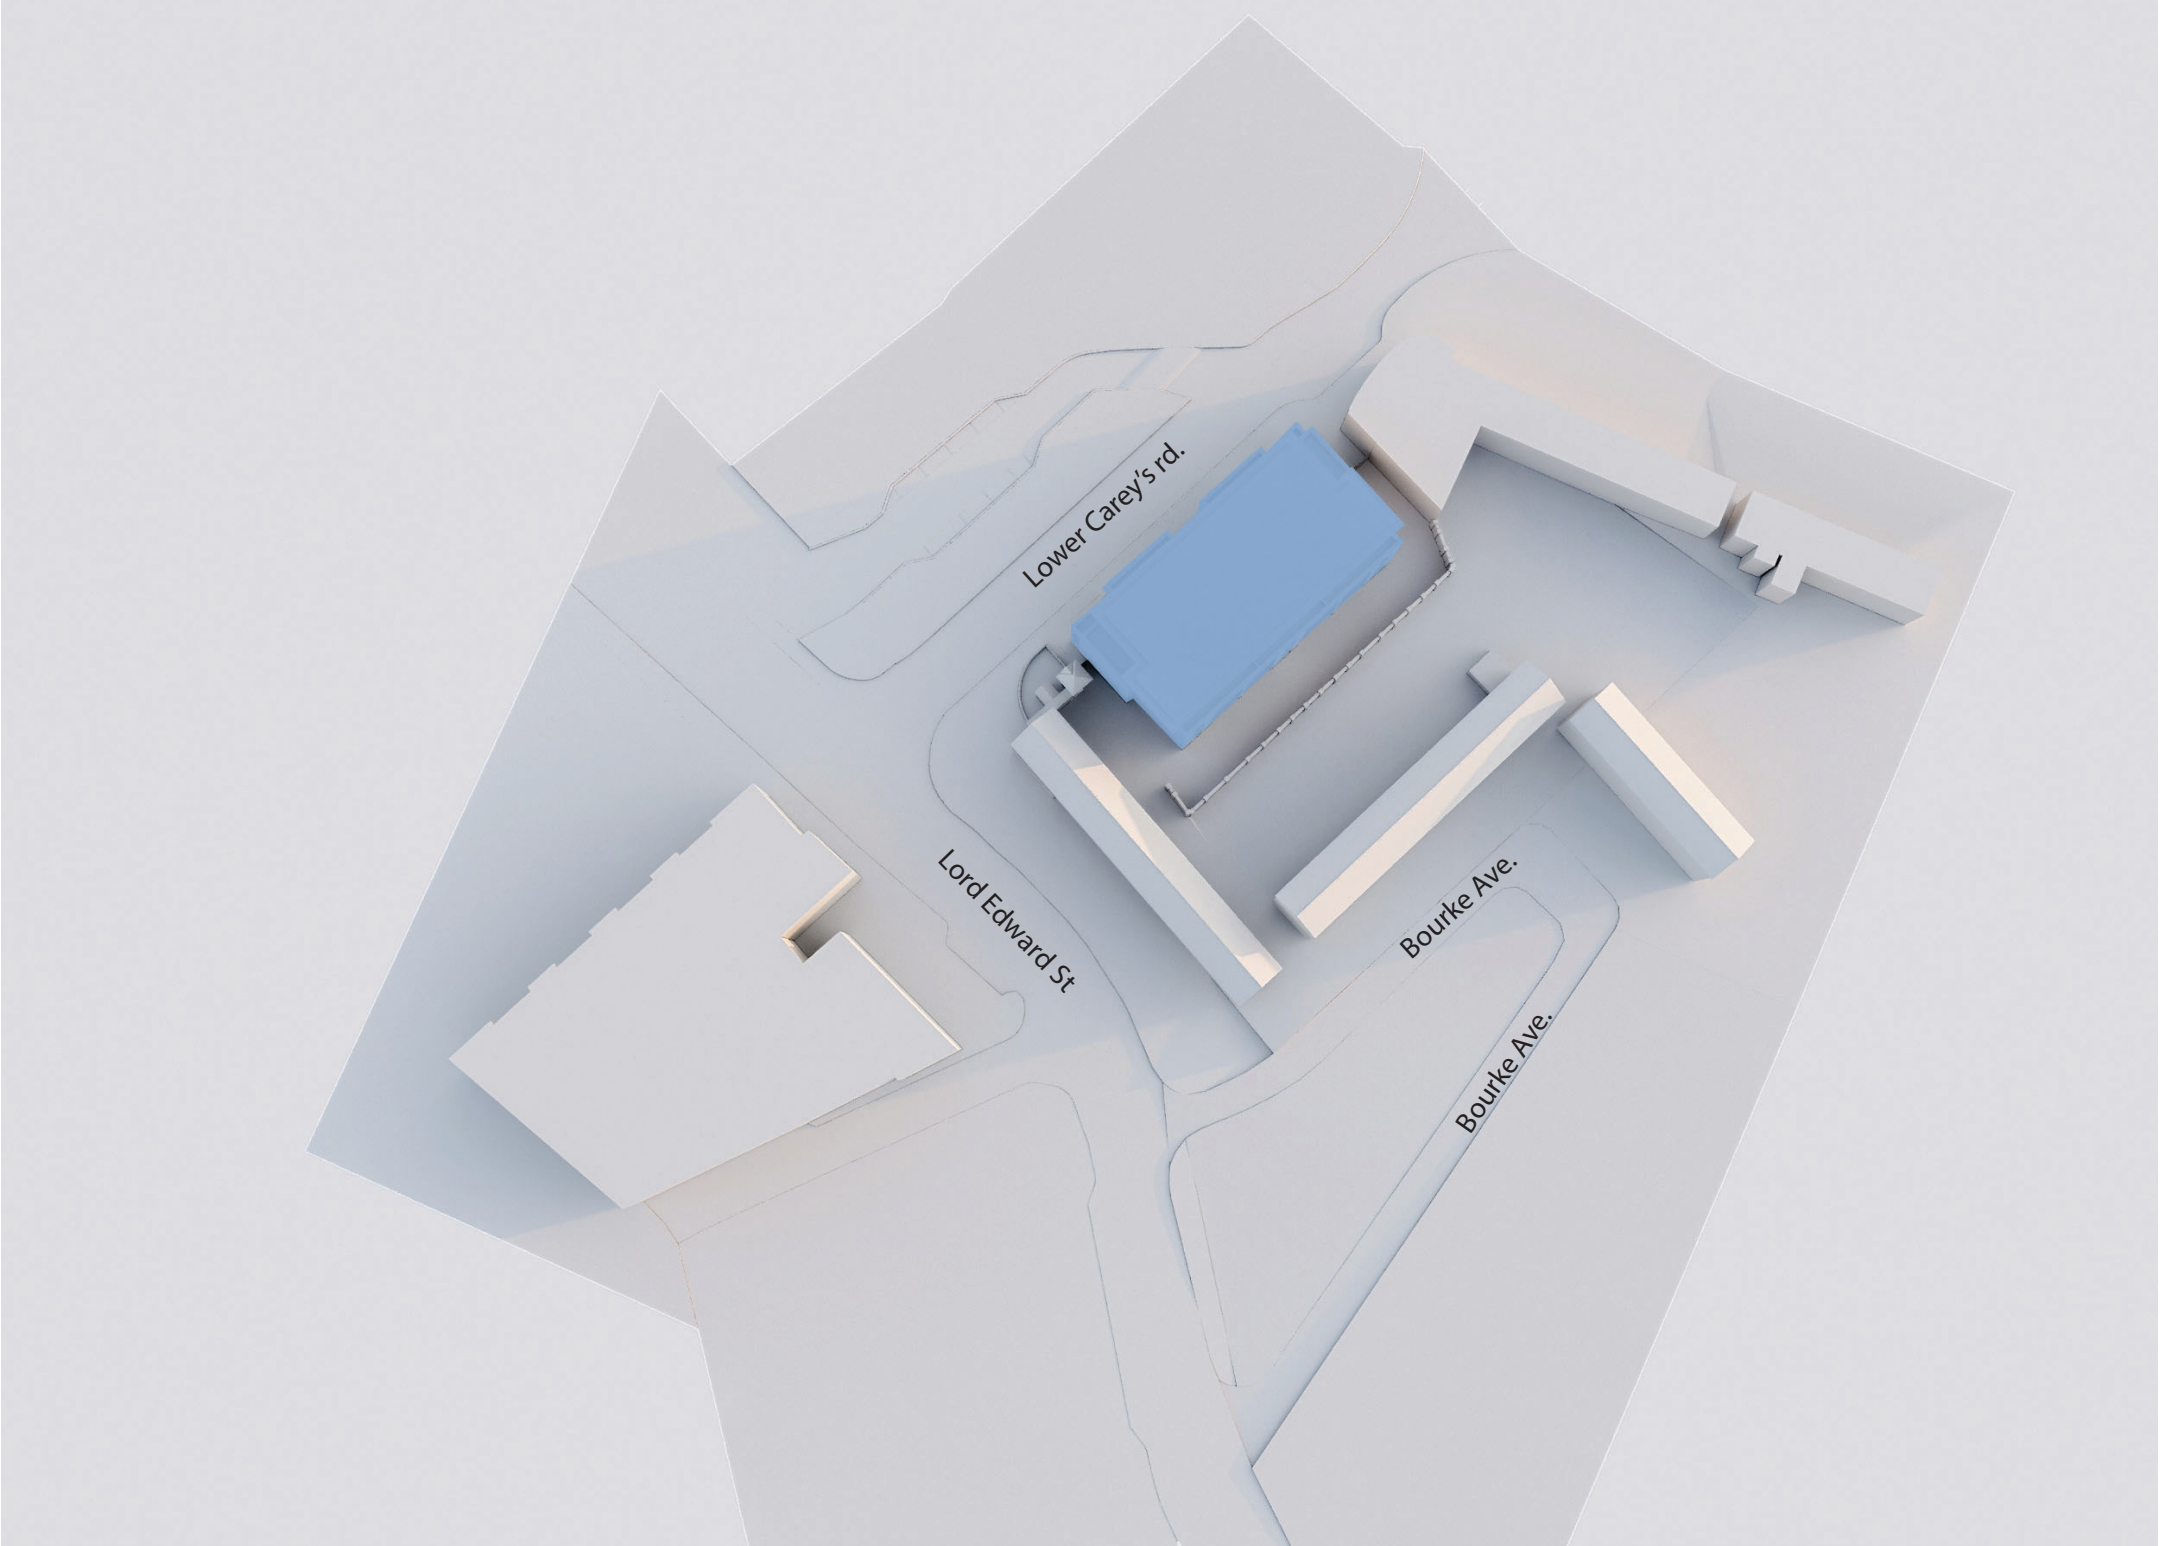

SUNRISE: 4.56 AM

SUNSET: 9.56 PM

Receiving Environment

Shadow study at
Speaker's Corner, Lower Carey's Road,
Limerick

DATE: June 21st - Summer Solstice

TIME: 7 PM

SUNRISE: 4.56 AM

SUNSET: 9.56 PM

Proposed Development

Shadow study at
Speaker's Corner, Lower Carey's Road,
Limerick

DATE: June 21st - Summer Solstice

TIME: 7 PM

SUNRISE: 4.56 AM

SUNSET: 9.56 PM

Receiving Environment

Shadow study at
Speaker's Corner, Lower Carey's Road,
Limerick

DATE: December 21st - Winter Solstice

TIME: 10.30 AM

SUNRISE: 8.37 AM

SUNSET: 4.07 PM

Proposed Development

Shadow study at
Speaker's Corner, Lower Carey's Road,
Limerick

DATE: December 21st - Winter Solstice TIME: 10.30 AM
SUNRISE: 8.37 AM
SUNSET: 4.07 PM

Receiving Environment

Shadow study at
Speaker's Corner, Lower Carey's Road,
Limerick

DATE: December 21st - Winter Solstice

TIME: 12 PM

SUNRISE: 8.37 AM

SUNSET: 4.07 PM

Proposed Development

Shadow study at
Speaker's Corner, Lower Carey's Road,
Limerick