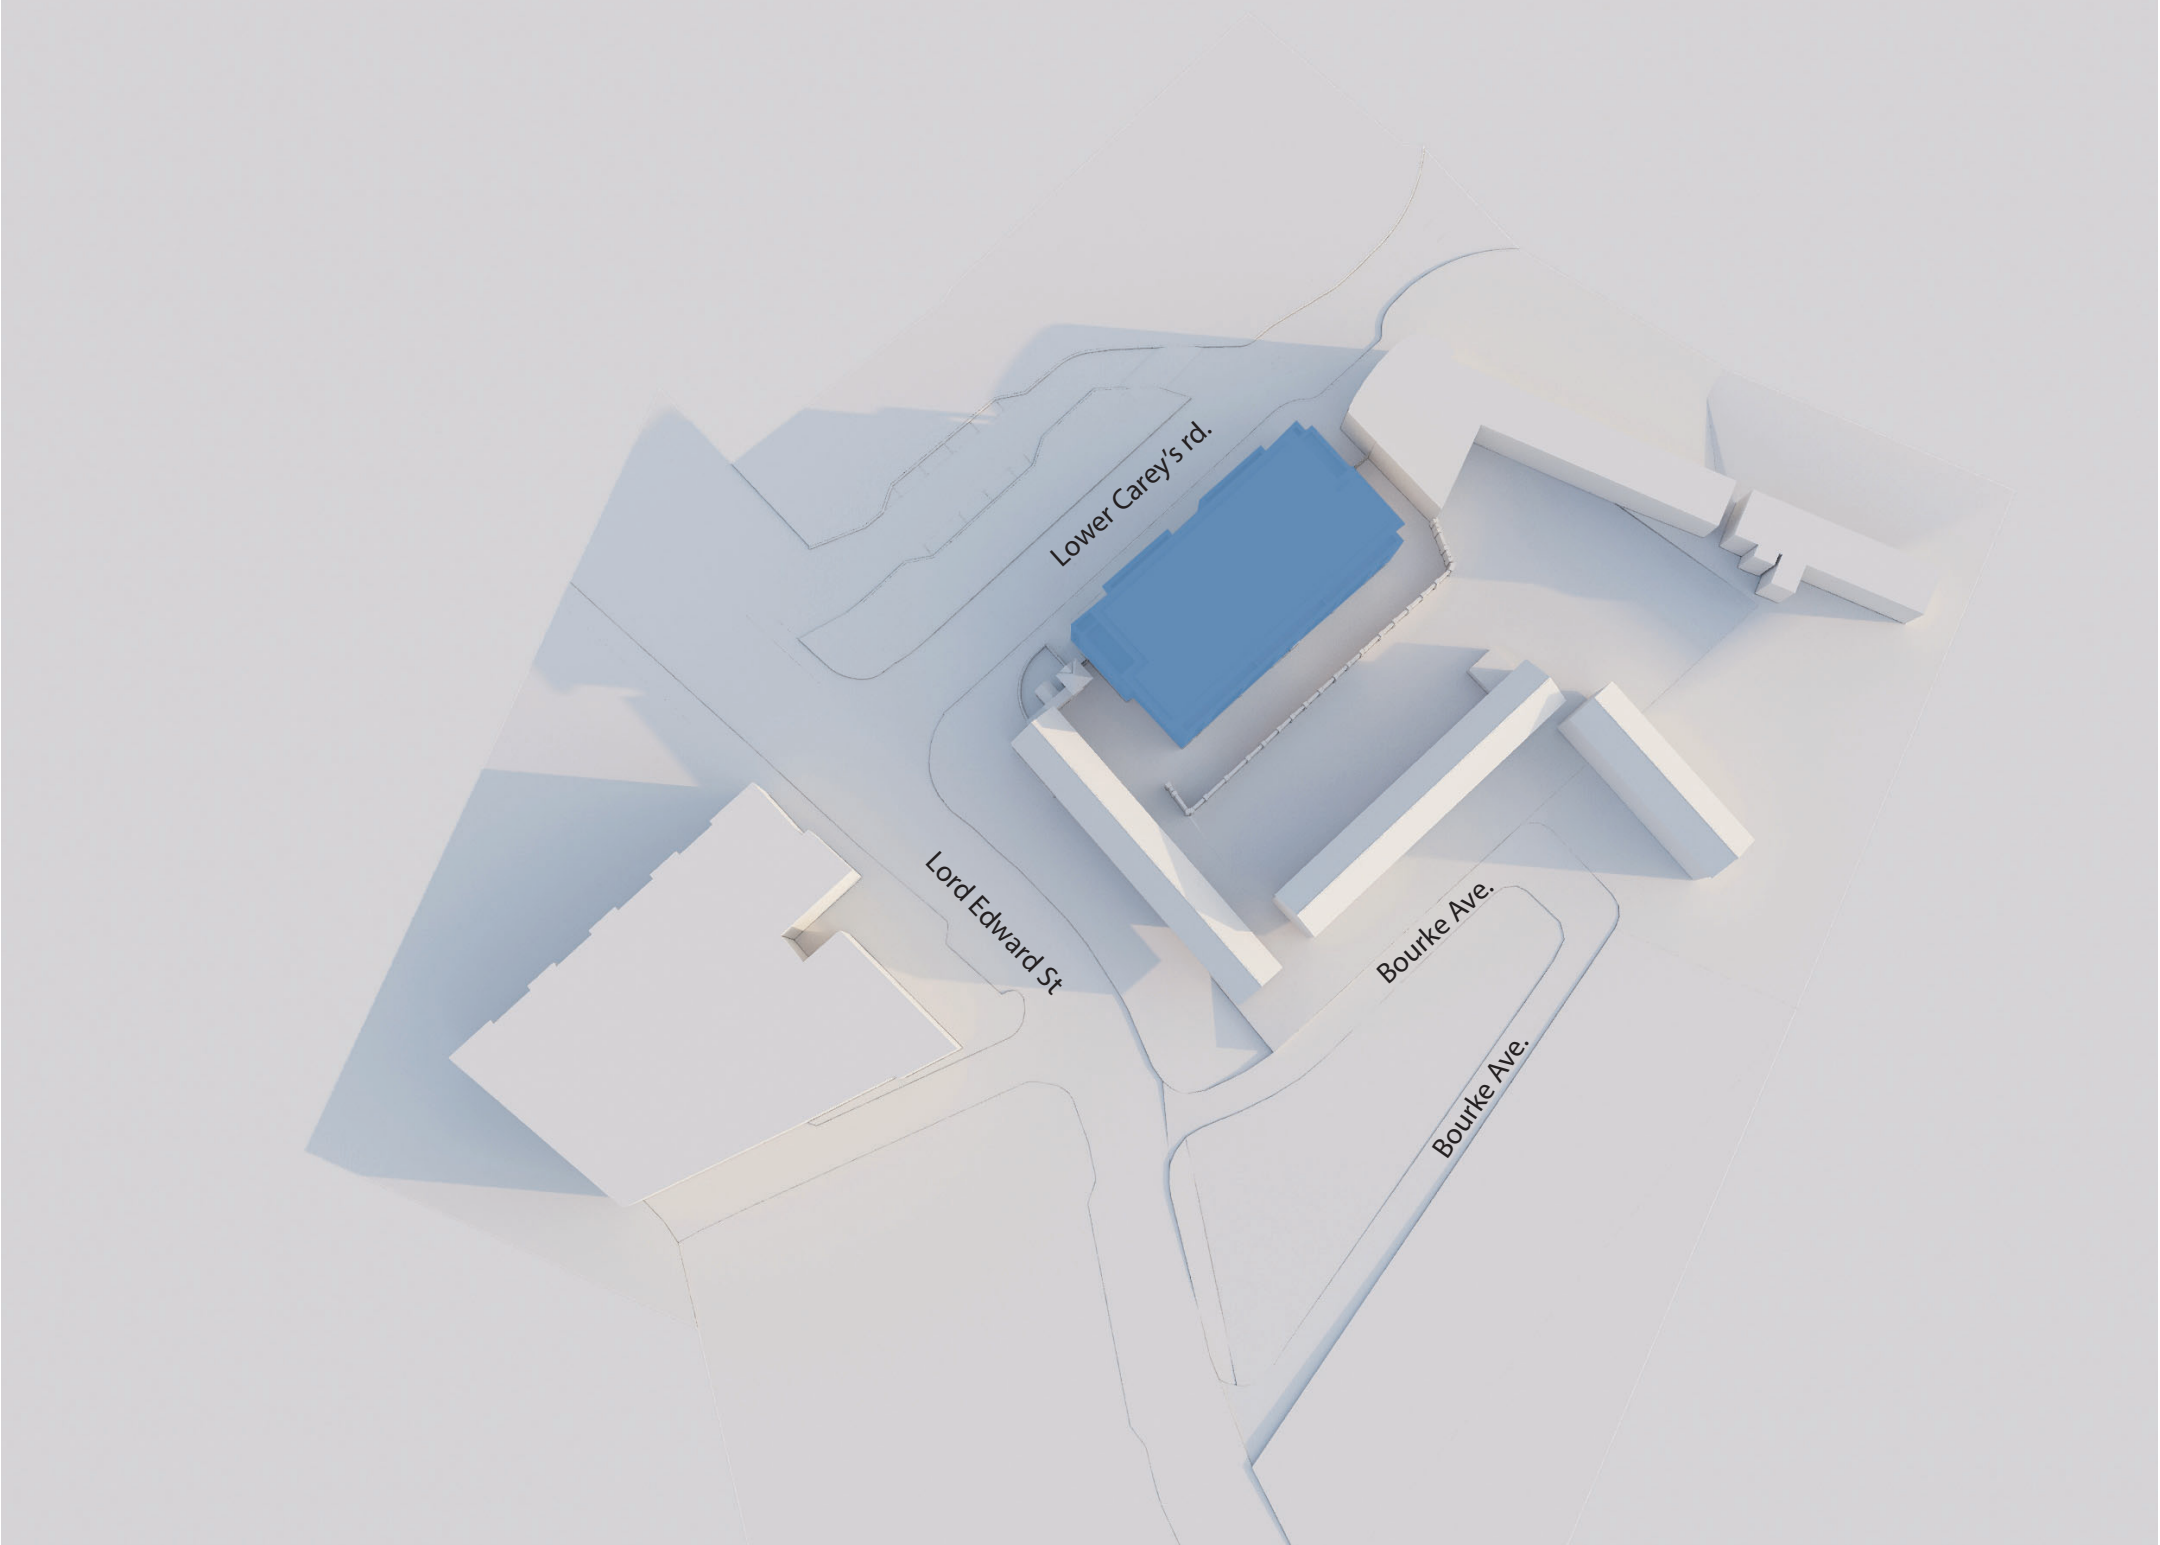

DATE: December 21st - Winter Solstice

TIME: 10.30 AM

SUNRISE: 8.37 AM

SUNSET: 4.07 PM

Proposed Development

Shadow study at
Speaker's Corner, Lower Carey's Road,
Limerick

DATE: December 21st - Winter Solstice TIME: 10.30 AM
SUNRISE: 8.37 AM
SUNSET: 4.07 PM

Receiving Environment

Shadow study at
Speaker's Corner, Lower Carey's Road,
Limerick

DATE: December 21st - Winter Solstice

TIME: 12 PM

SUNRISE: 8.37 AM

SUNSET: 4.07 PM

Proposed Development

Shadow study at
Speaker's Corner, Lower Carey's Road,
Limerick

DATE: December 21st - Winter Solstice

TIME: 12 PM

SUNRISE: 8.37 AM

SUNSET: 4.07 PM

Receiving Environment

Shadow study at
Speaker's Corner, Lower Carey's Road,
Limerick

DATE: December 21st - Winter Solstice

TIME: 3.30 PM

SUNRISE: 8.37 AM

SUNSET: 4.07 PM

Proposed Development

Shadow study at
Speaker's Corner, Lower Carey's Road,
Limerick

DATE: December 21st - Winter Solstice TIME: 3.30 PM
SUNRISE: 8.37 AM
SUNSET: 4.07 PM