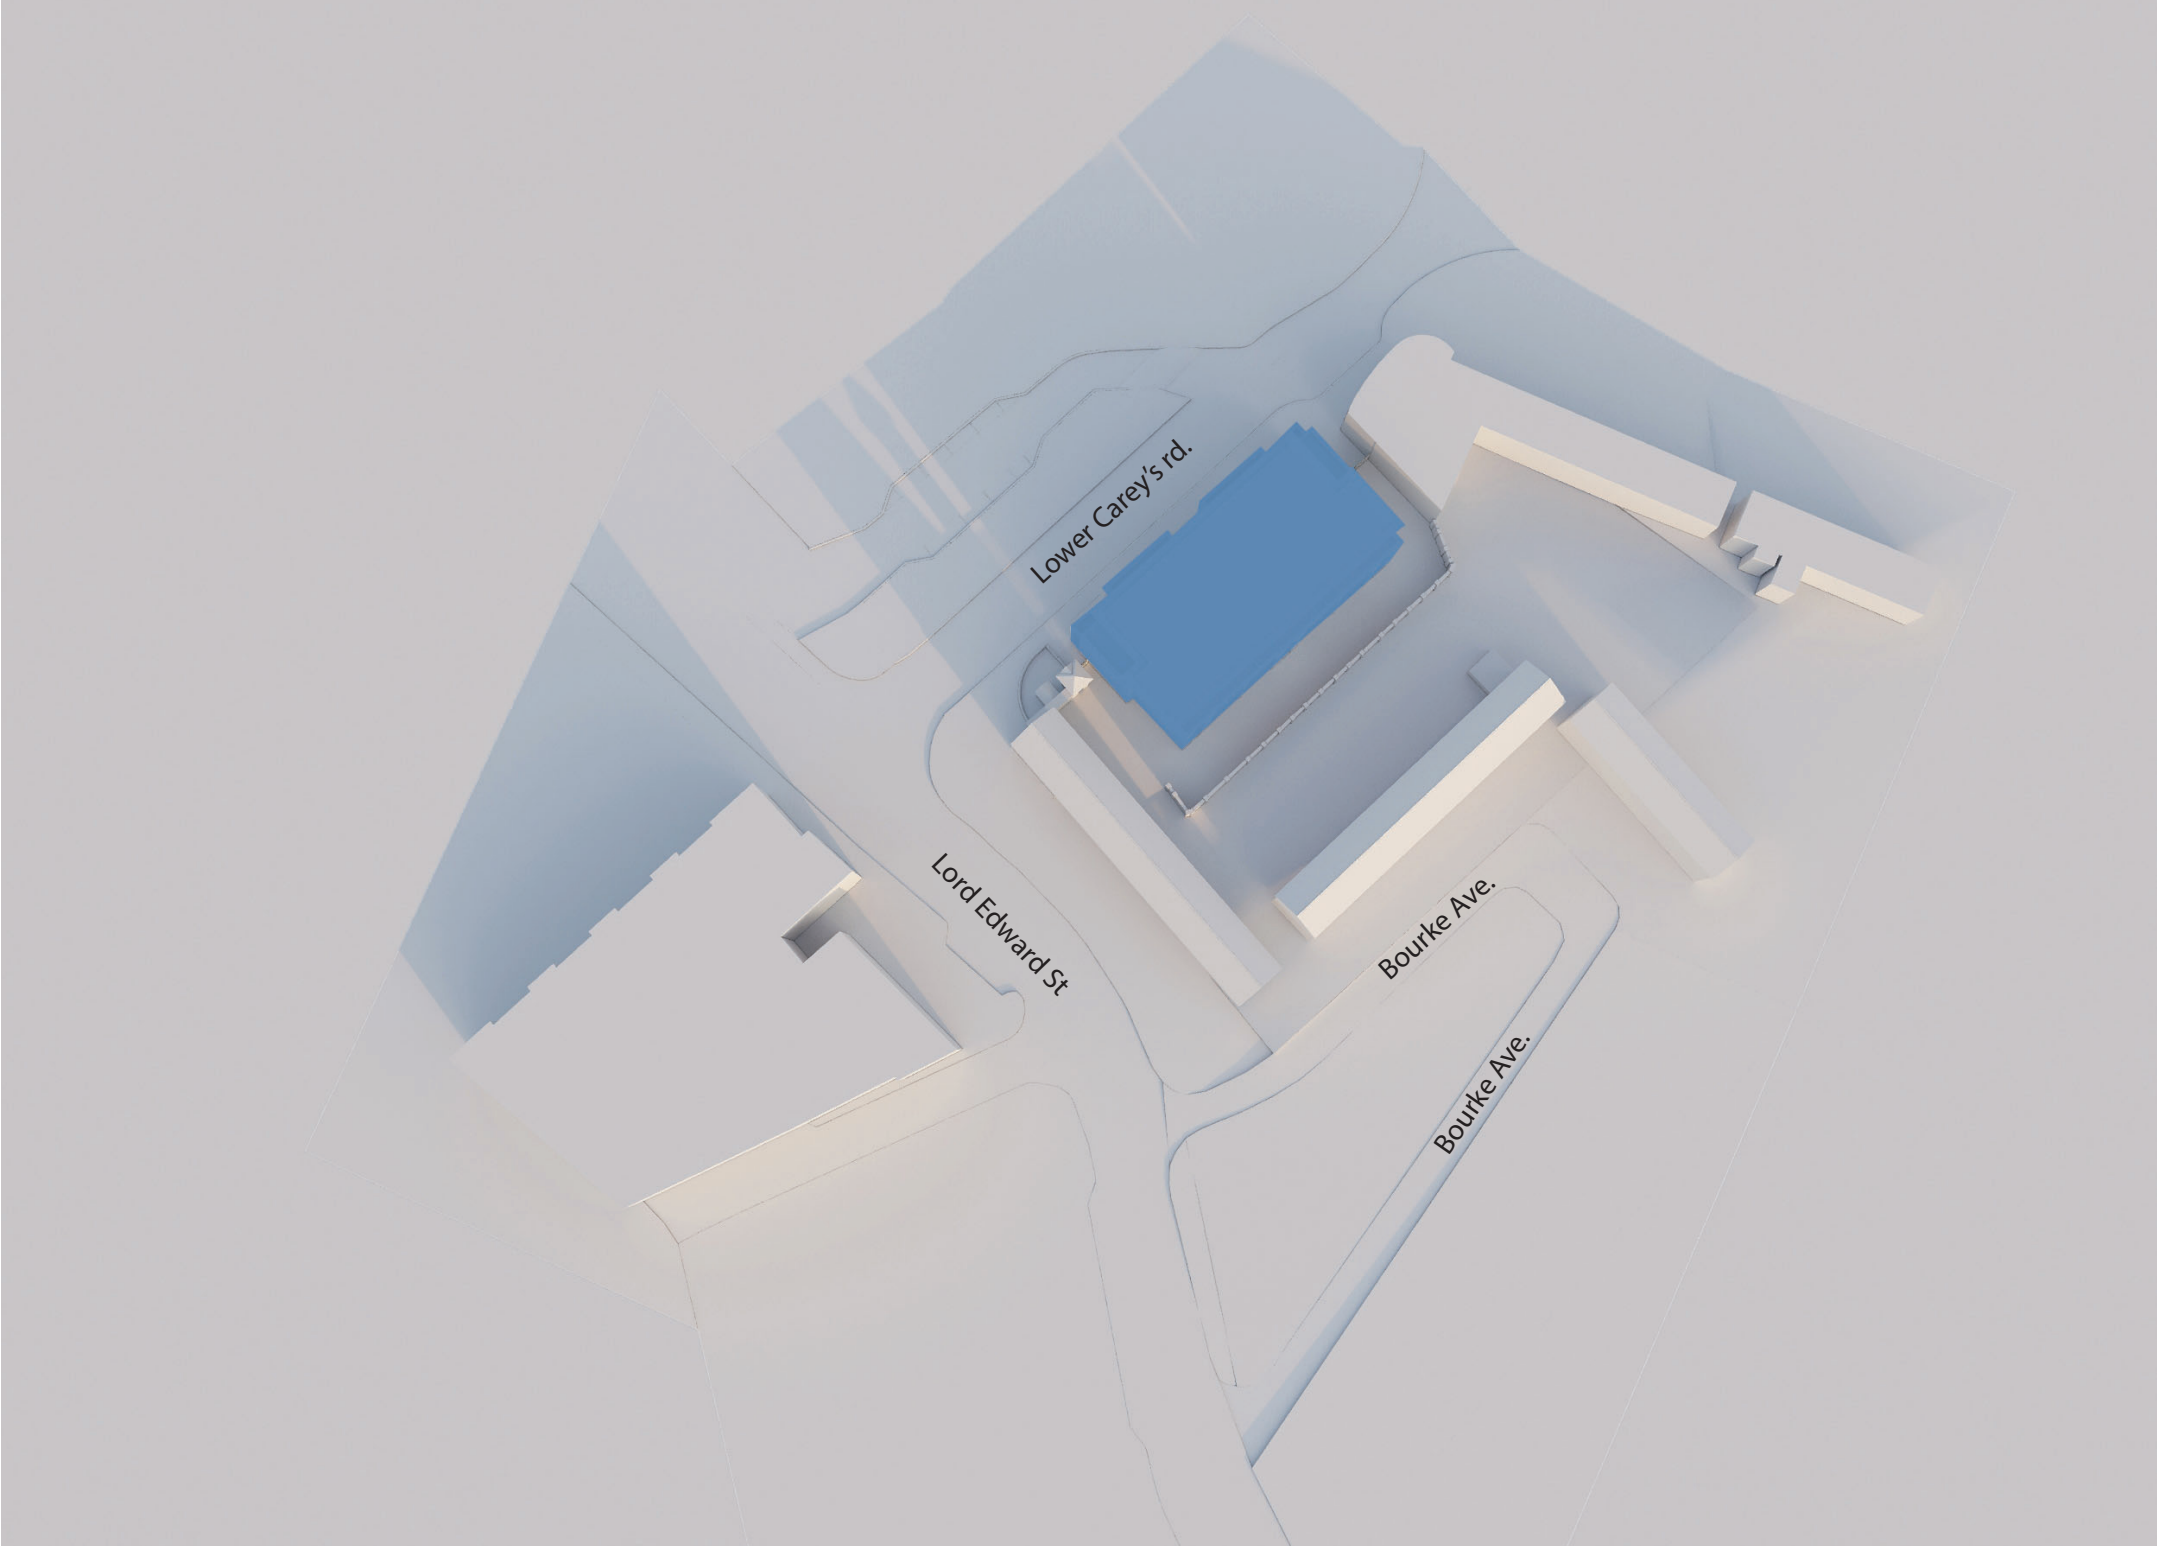

DATE: December 21st - Winter Solstice

TIME: 10.30 AM

SUNRISE: 8.37 AM

SUNSET: 4.07 PM

Proposed Development

Shadow study at
Speaker's Corner, Lower Carey's Road,
Limerick

DATE: December 21st - Winter Solstice TIME: 10.30 AM
SUNRISE: 8.37 AM
SUNSET: 4.07 PM

Receiving Environment

Shadow study at
Speaker's Corner, Lower Carey's Road,
Limerick

DATE: December 21st - Winter Solstice

TIME: 12 PM

SUNRISE: 8.37 AM

SUNSET: 4.07 PM

Proposed Development

Shadow study at
Speaker's Corner, Lower Carey's Road,
Limerick

DATE: December 21st - Winter Solstice

TIME: 12 PM

SUNRISE: 8.37 AM

SUNSET: 4.07 PM

Receiving Environment

Shadow study at
Speaker's Corner, Lower Carey's Road,
Limerick

DATE: December 21st - Winter Solstice

TIME: 3.30 PM

SUNRISE: 8.37 AM

SUNSET: 4.07 PM

Proposed Development

Shadow study at
Speaker's Corner, Lower Carey's Road,
Limerick

DATE: December 21st - Winter Solstice TIME: 3.30 PM
SUNRISE: 8.37 AM
SUNSET: 4.07 PM