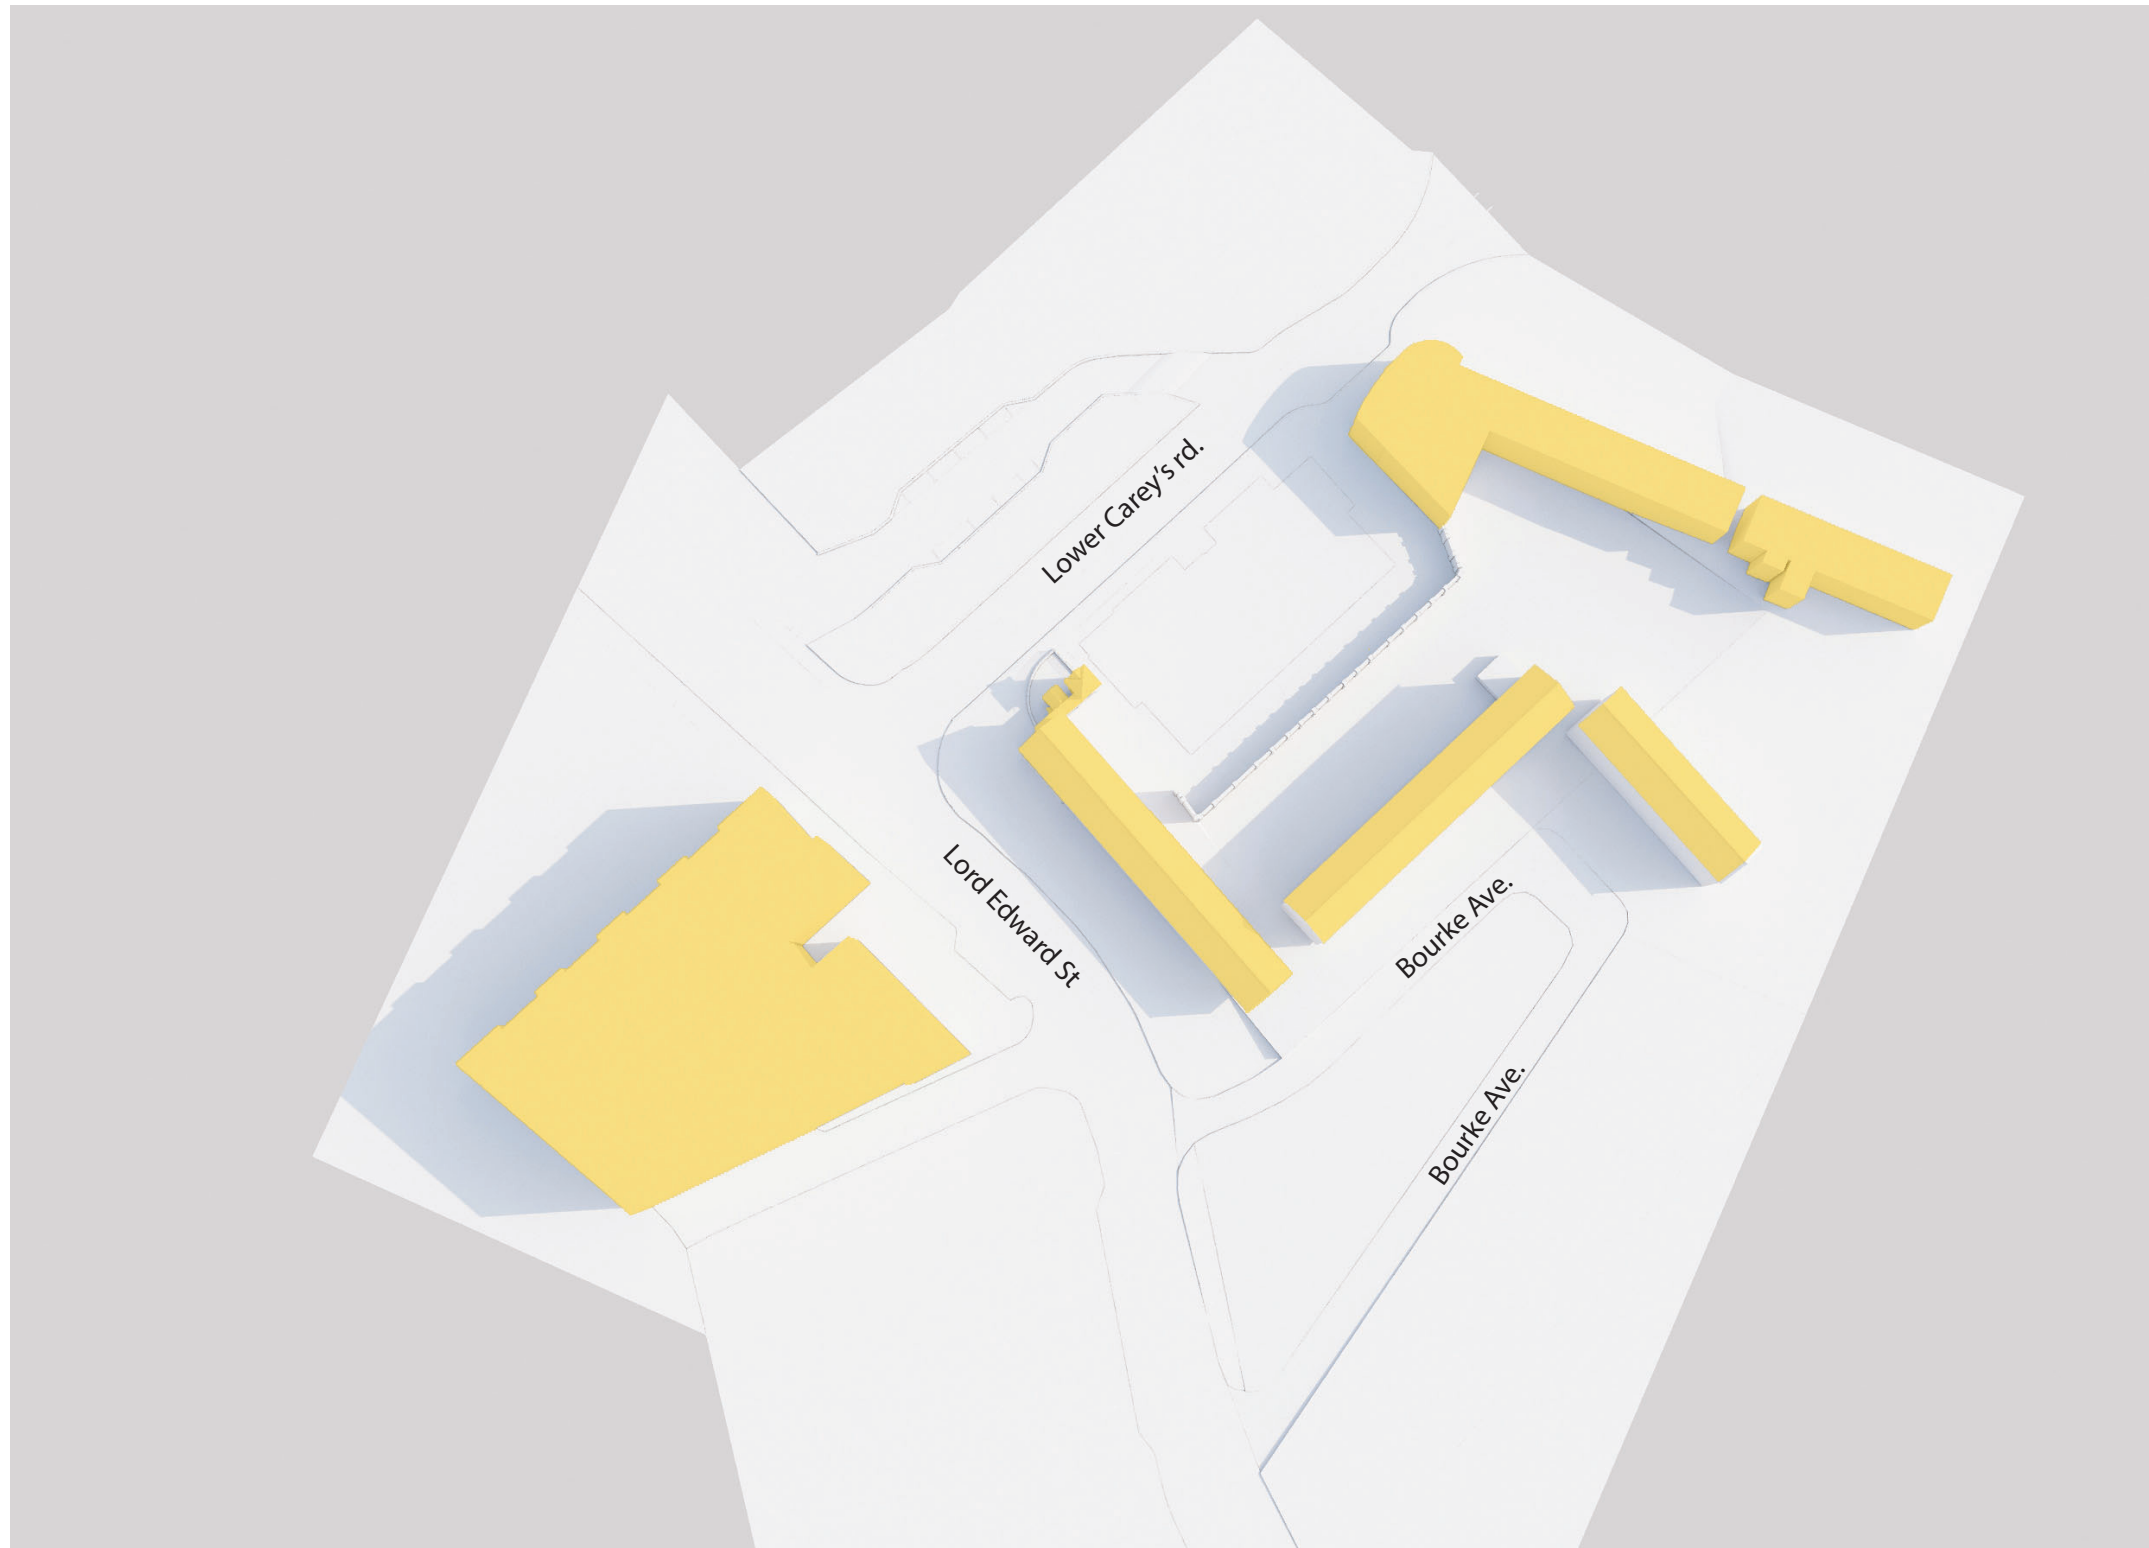

Shadow study at
Speaker's Corner, Lower Carey's Road,
Limerick

DATE: March 21st - Equinox

TIME: 10 AM

SUNRISE: 6.26AM

SUNSET: 6.39 PM

Receiving Environment

Shadow study at
Speaker's Corner, Lower Carey's Road,
Limerick