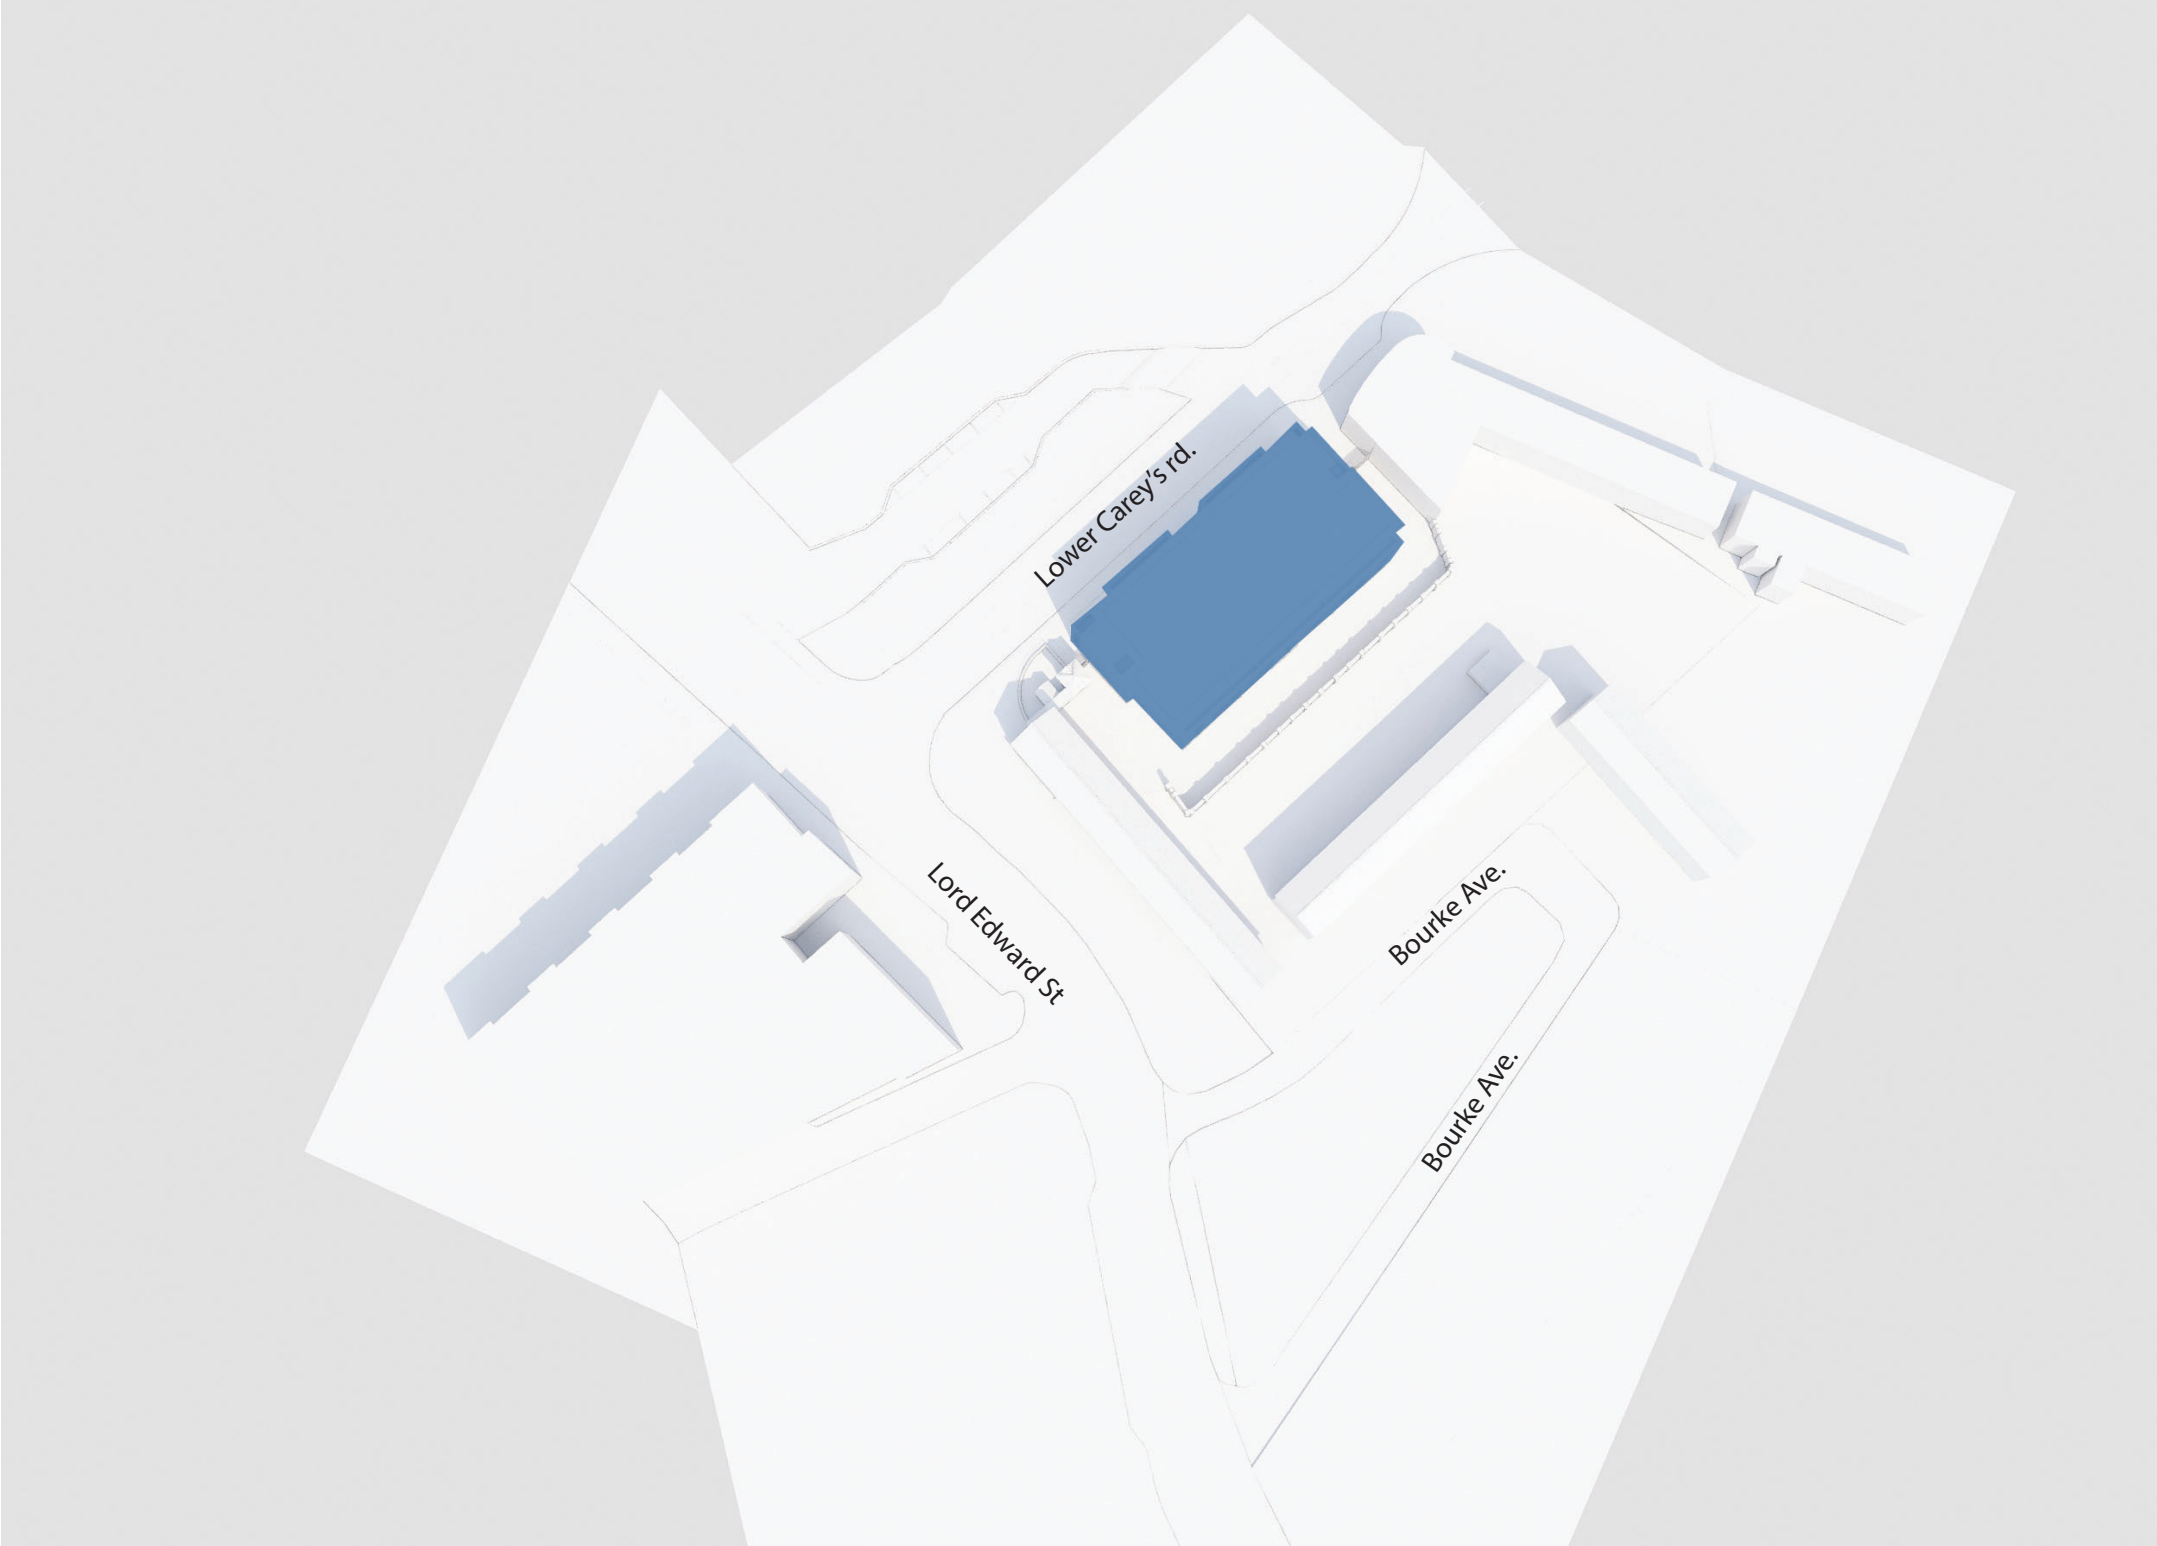

SUNRISE: 4.56 AM

SUNSET: 9.56 PM

Receiving Environment

Shadow study at
Speaker's Corner, Lower Carey's Road,
Limerick

DATE: June 21st - Summer Solstice

TIME: 3 PM

SUNRISE: 4.56 AM

SUNSET: 9.56 PM

Proposed Development

Shadow study at
Speaker's Corner, Lower Carey's Road,
Limerick

DATE: June 21st - Summer Solstice

TIME: 3 PM

SUNRISE: 4.56 AM

SUNSET: 9.56 PM

Receiving Environment

Shadow study at
Speaker's Corner, Lower Carey's Road,
Limerick