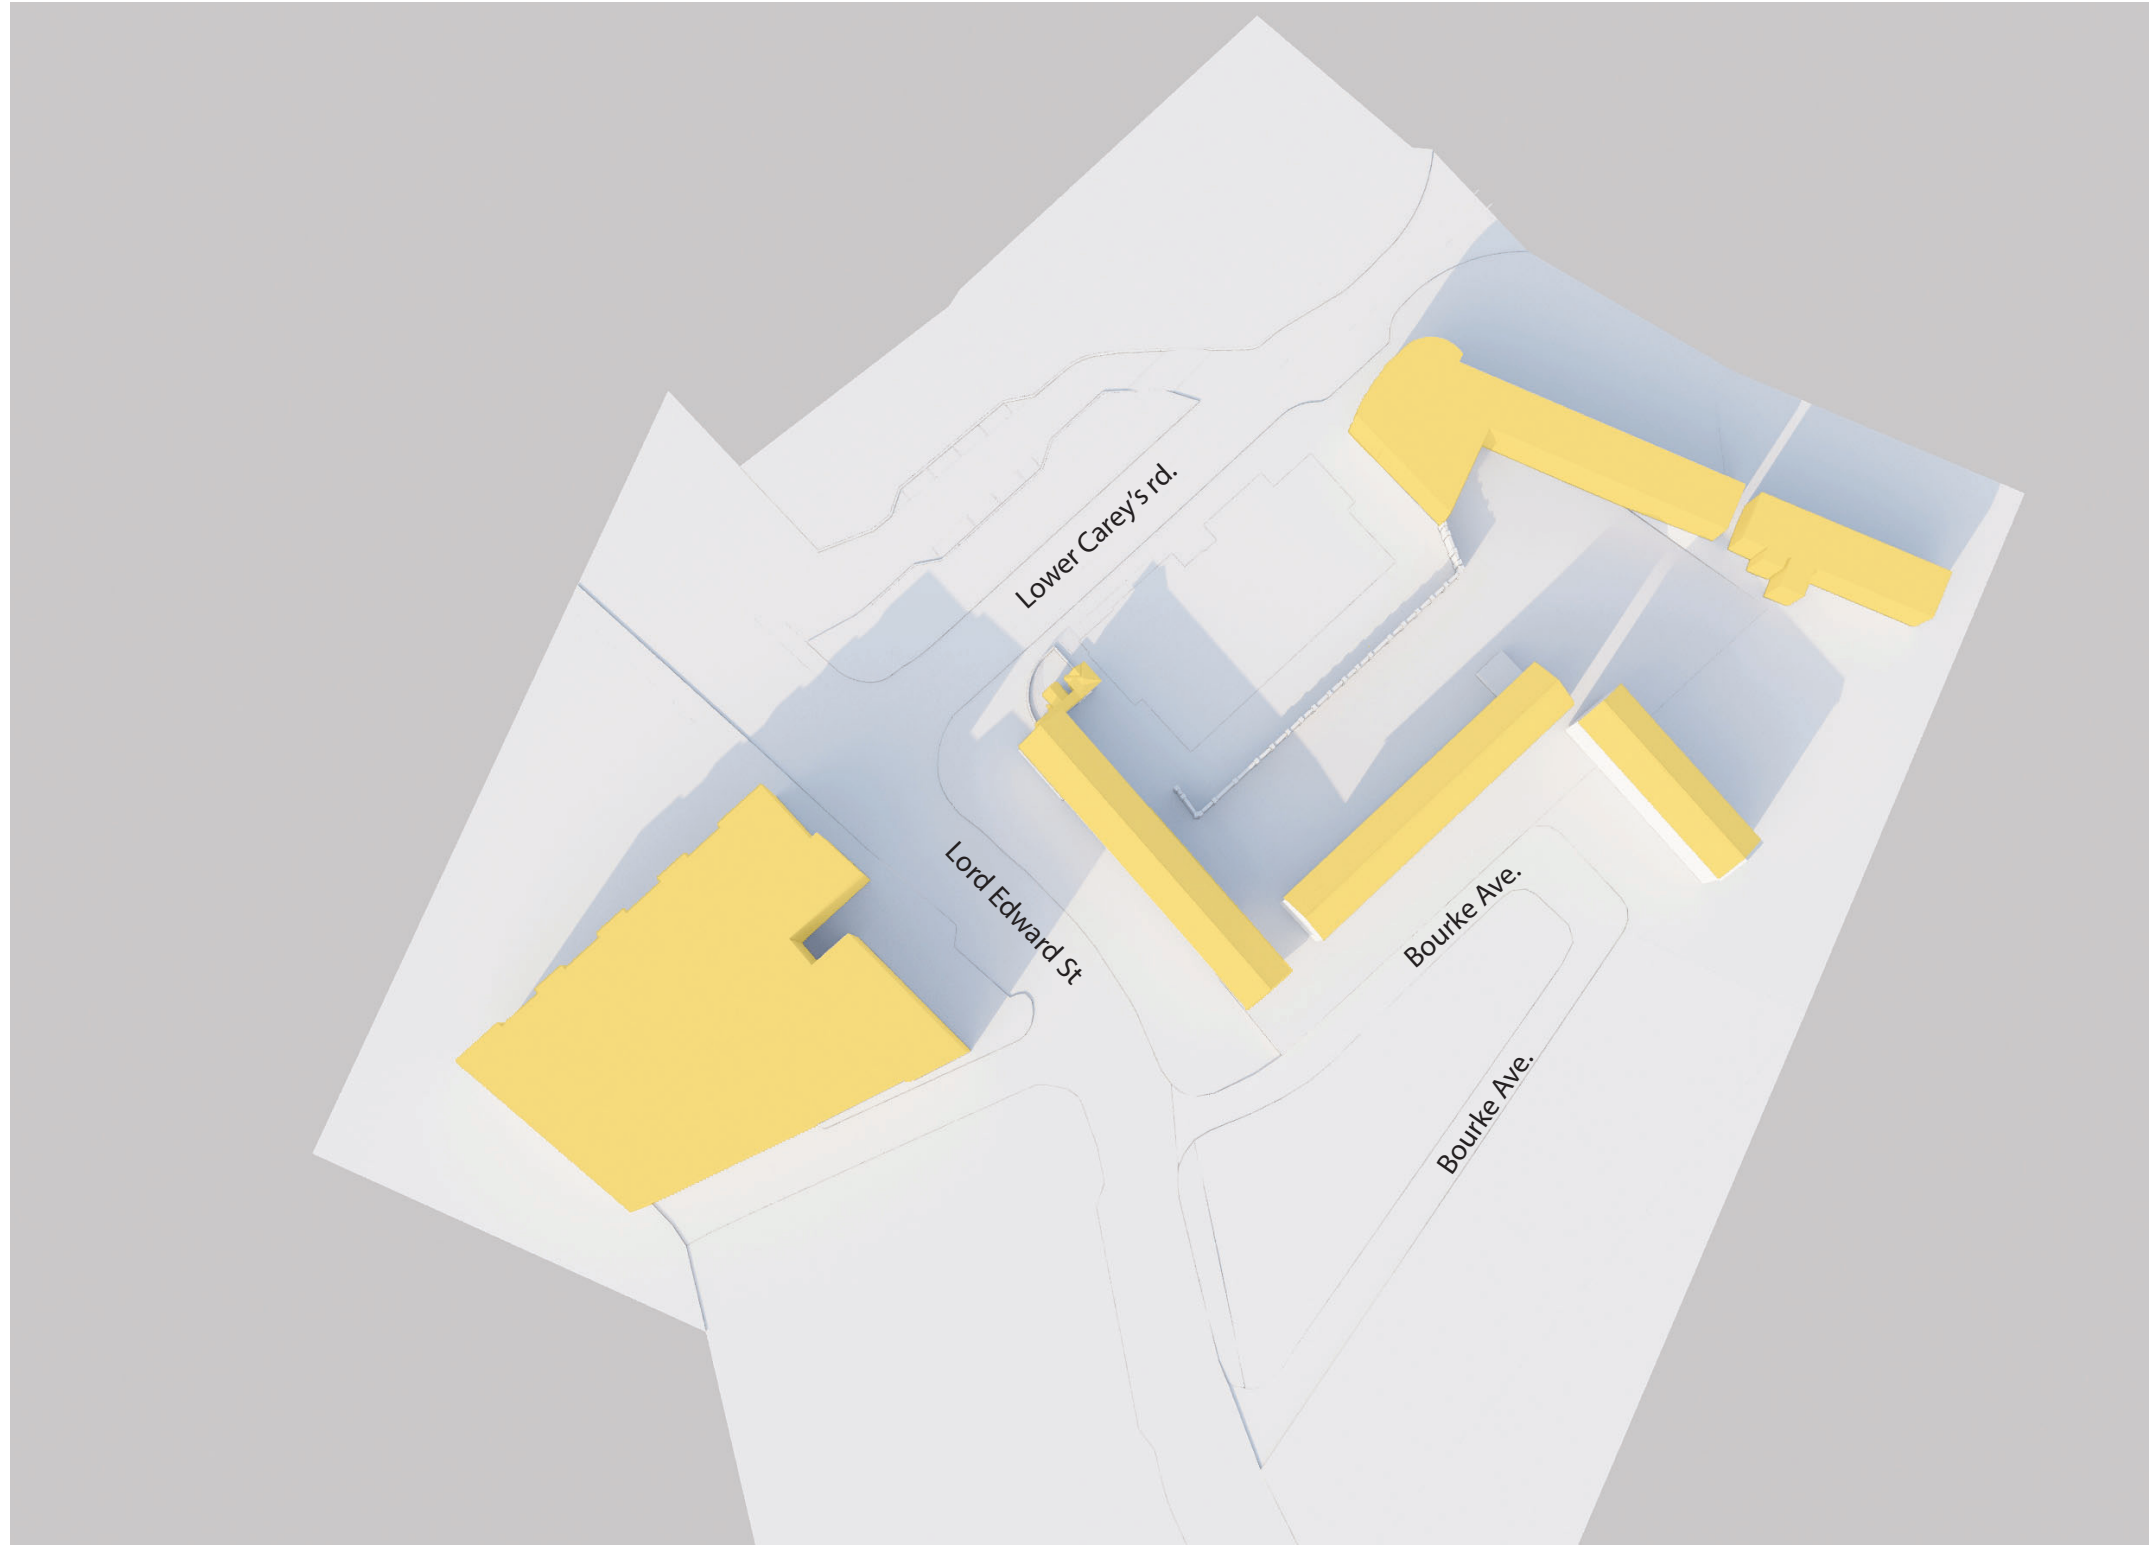

Receiving Environment

Shadow study at
Speaker's Corner, Lower Carey's Road,
Limerick

DATE: June 21st - Summer Solstice

TIME: 7 PM

SUNRISE: 4.56 AM

SUNSET: 9.56 PM