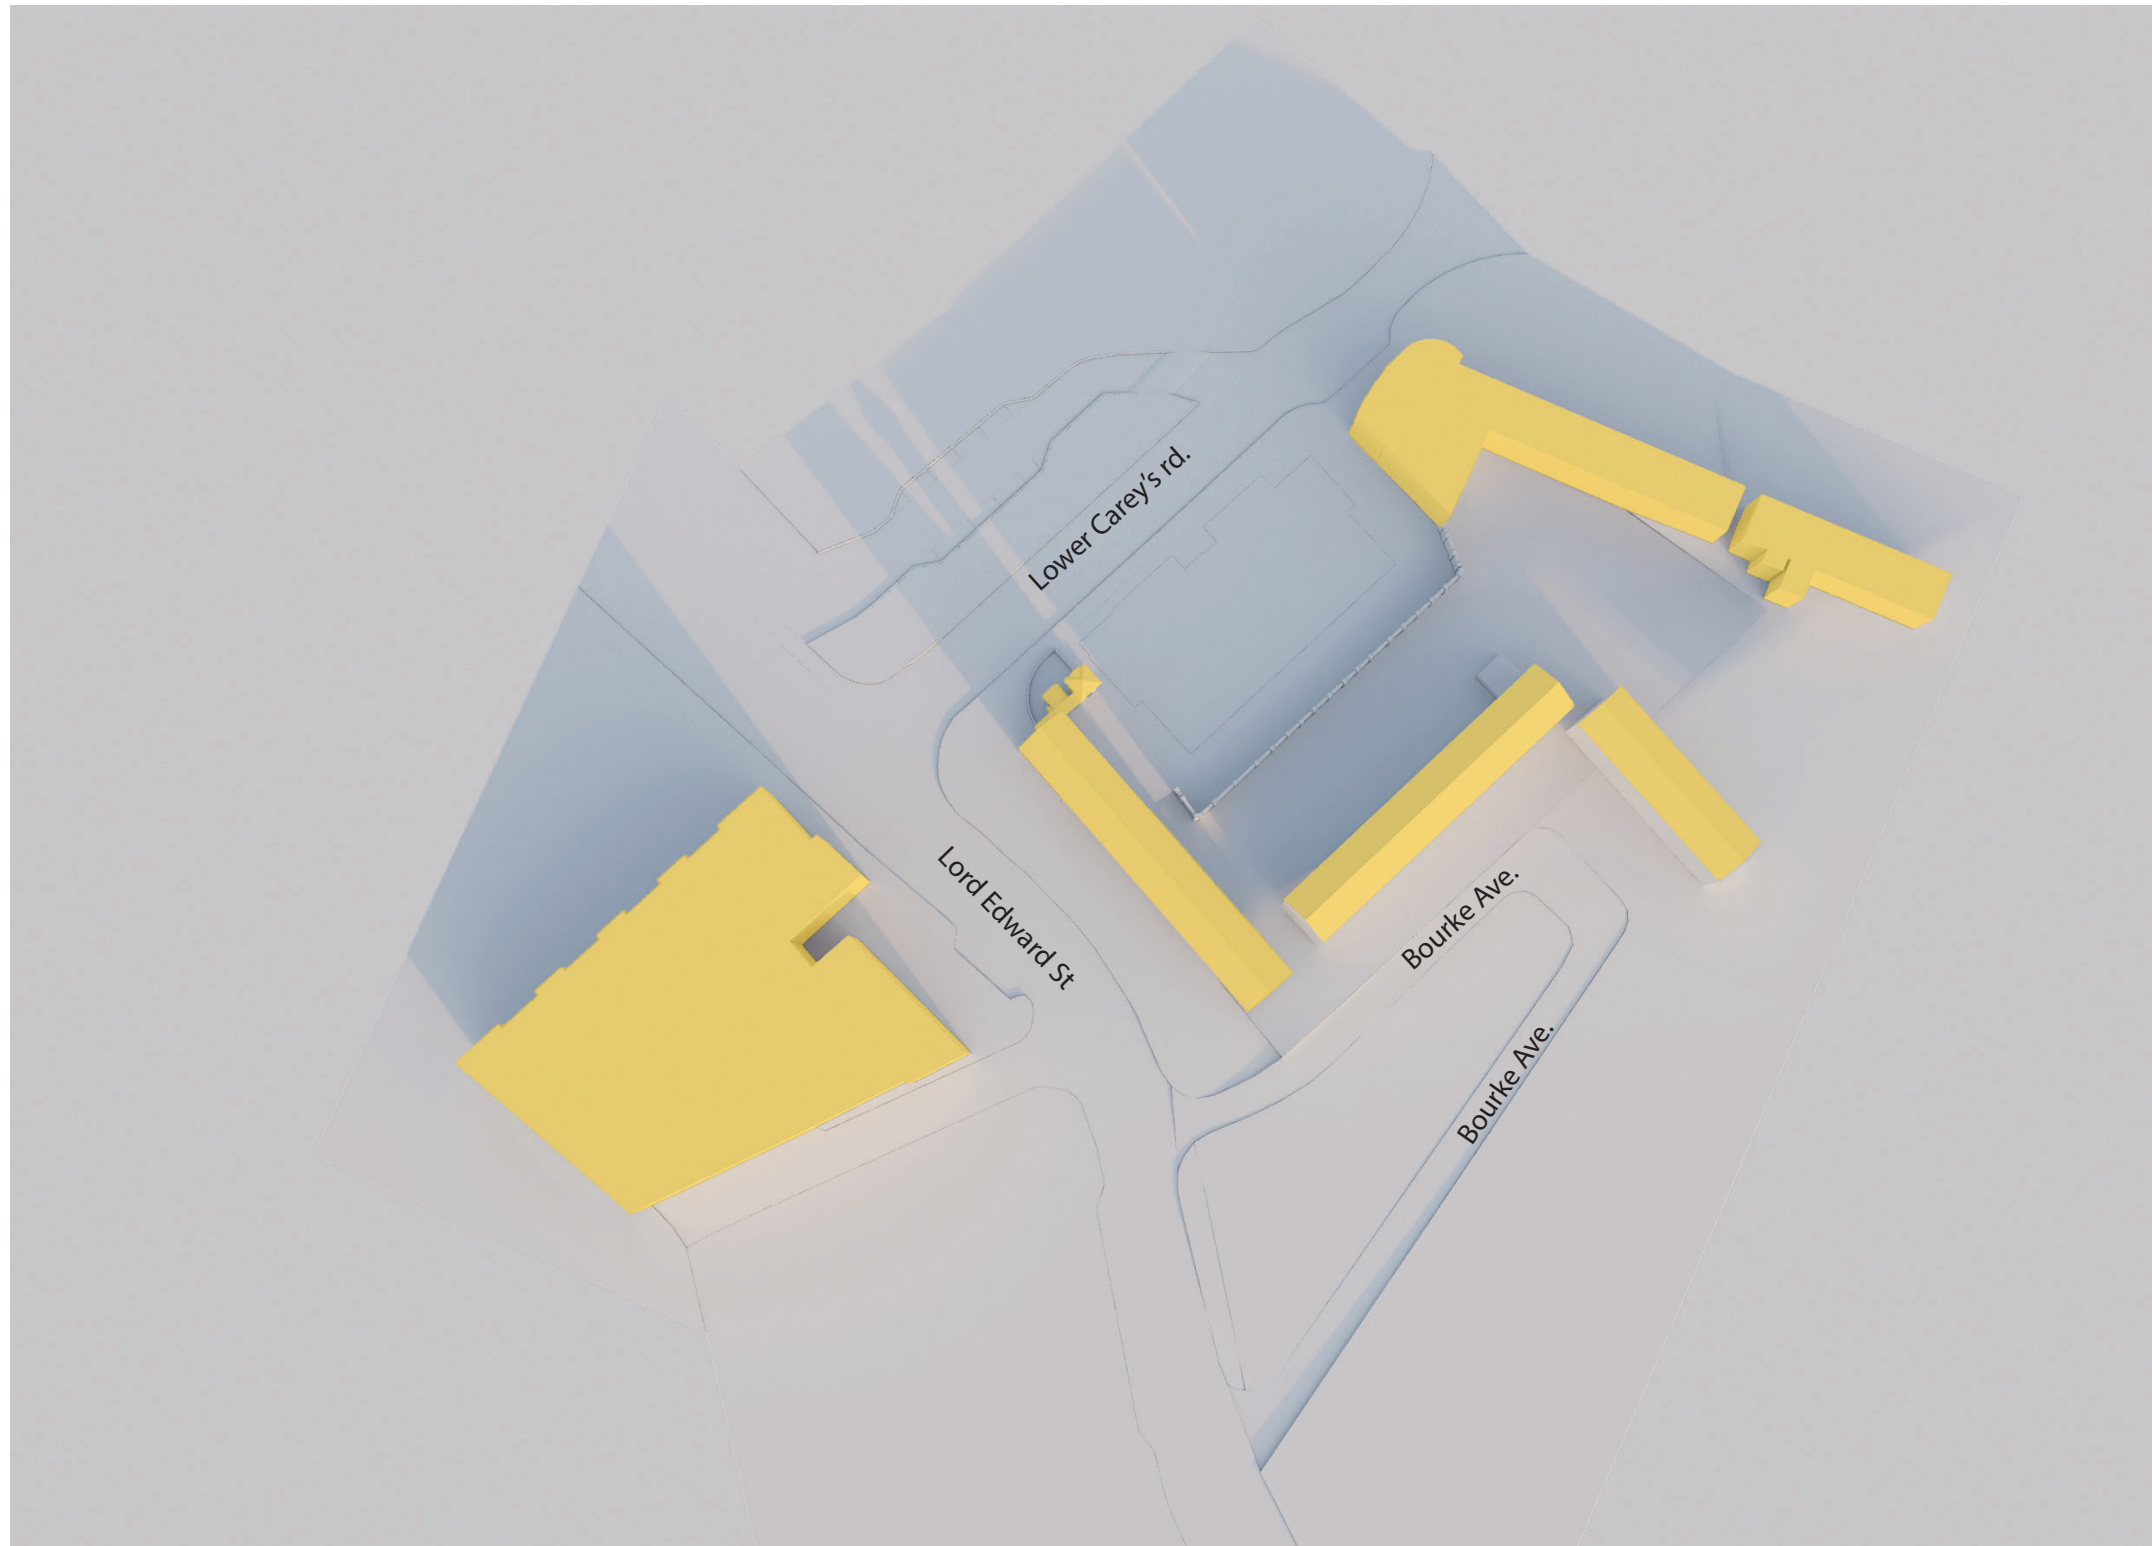

DATE: December 21st - Winter Solstice

TIME: 10.30 AM

SUNRISE: 8.37 AM

SUNSET: 4.07 PM

Proposed Development

Shadow study at
Speaker's Corner, Lower Carey's Road,
Limerick

DATE: December 21st - Winter Solstice TIME: 10.30 AM
SUNRISE: 8.37 AM
SUNSET: 4.07 PM

Receiving Environment

Shadow study at
Speaker's Corner, Lower Carey's Road,
Limerick

DATE: December 21st - Winter Solstice

TIME: 12 PM

SUNRISE: 8.37 AM

SUNSET: 4.07 PM

Proposed Development

Shadow study at
Speaker's Corner, Lower Carey's Road,
Limerick

DATE: December 21st - Winter Solstice

TIME: 12 PM

SUNRISE: 8.37 AM

SUNSET: 4.07 PM

Receiving Environment

Shadow study at
Speaker's Corner, Lower Carey's Road,
Limerick

DATE: December 21st - Winter Solstice

TIME: 3.30 PM

SUNRISE: 8.37 AM

SUNSET: 4.07 PM

Proposed Development

Shadow study at
Speaker's Corner, Lower Carey's Road,
Limerick

DATE: December 21st - Winter Solstice TIME: 3.30 PM
SUNRISE: 8.37 AM
SUNSET: 4.07 PM