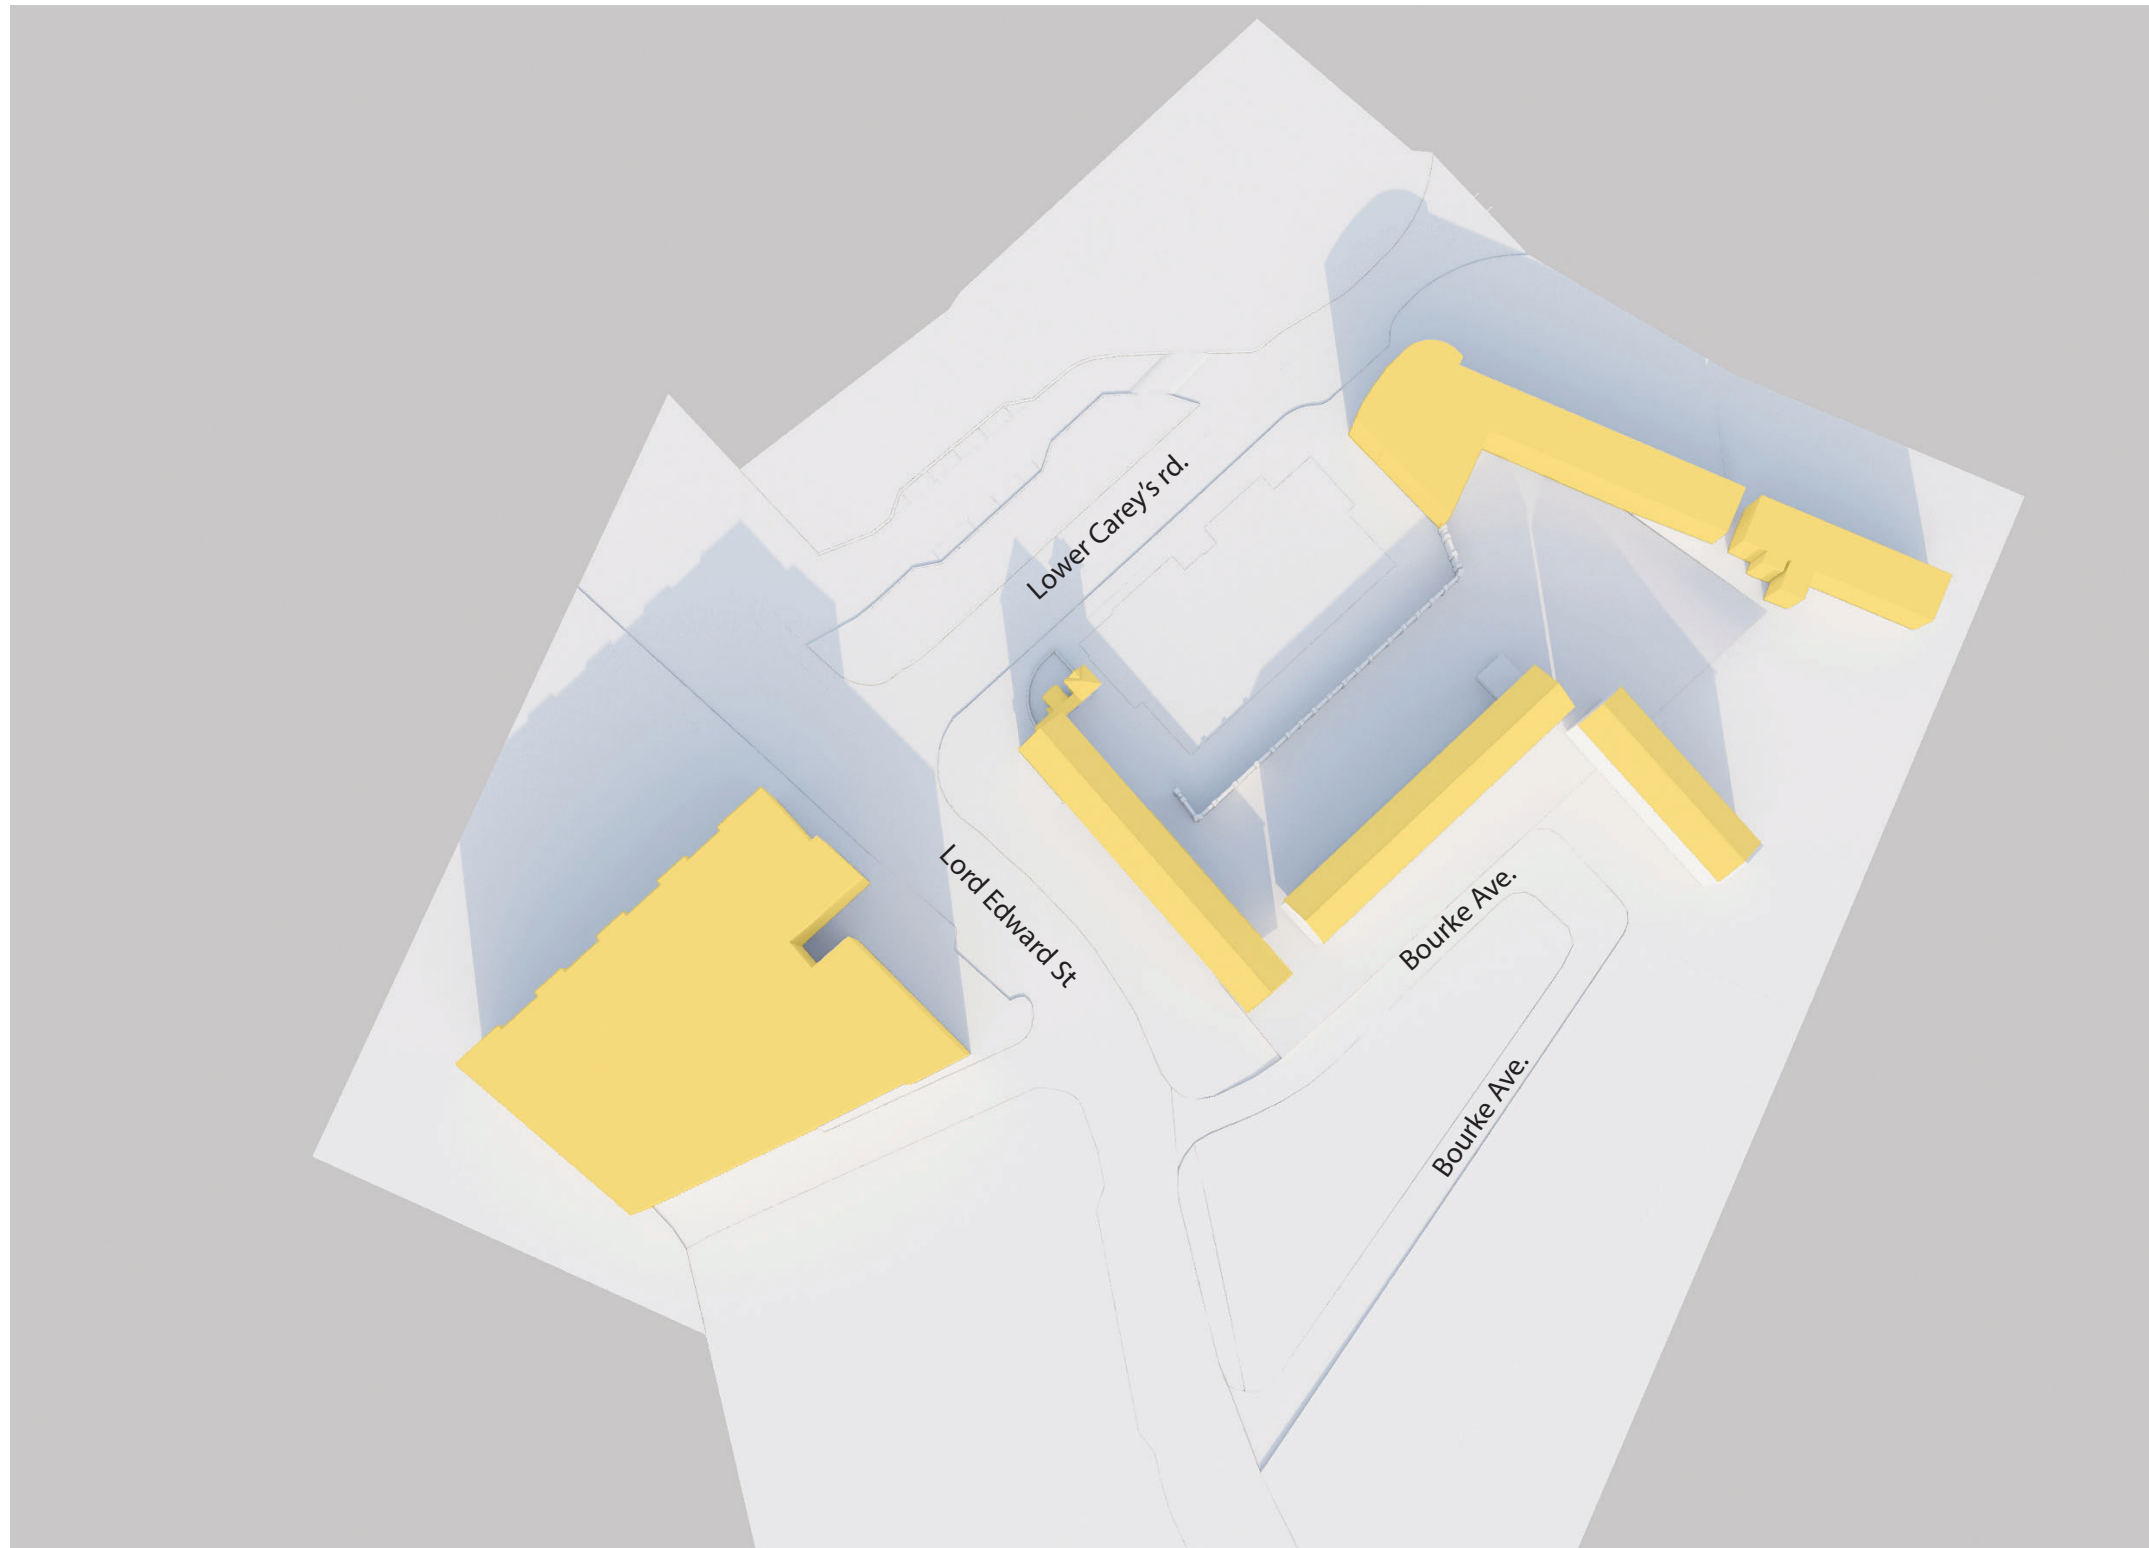

Proposed Development

Shadow study at
Speaker's Corner, Lower Carey's Road,
Limerick

DATE: March 21st - Equinox

TIME: 3 PM

SUNRISE: 6.26AM

SUNSET: 6.39 PM

Receiving Environment

Shadow study at
Speaker's Corner, Lower Carey's Road,
Limerick

DATE: March 21st - Equinox

TIME: 5 PM

SUNRISE: 6.26AM

SUNSET: 6.39 PM

Proposed Development

Shadow study at
Speaker's Corner, Lower Carey's Road,
Limerick

DATE: March 21st - Equinox

TIME: 5 PM

SUNRISE: 6.26AM

SUNSET: 6.39 PM

Receiving Environment

Shadow study at
Speaker's Corner, Lower Carey's Road,
Limerick

DATE: June 21st - Summer Solstice

TIME: 9 AM

SUNRISE: 4.56 AM

SUNSET: 9.56 PM

Proposed Development

Shadow study at
Speaker's Corner, Lower Carey's Road,
Limerick

DATE: June 21st - Summer Solstice

TIME: 9 AM

SUNRISE: 4.56 AM

SUNSET: 9.56 PM

Receiving Environment

Shadow study at
Speaker's Corner, Lower Carey's Road,
Limerick