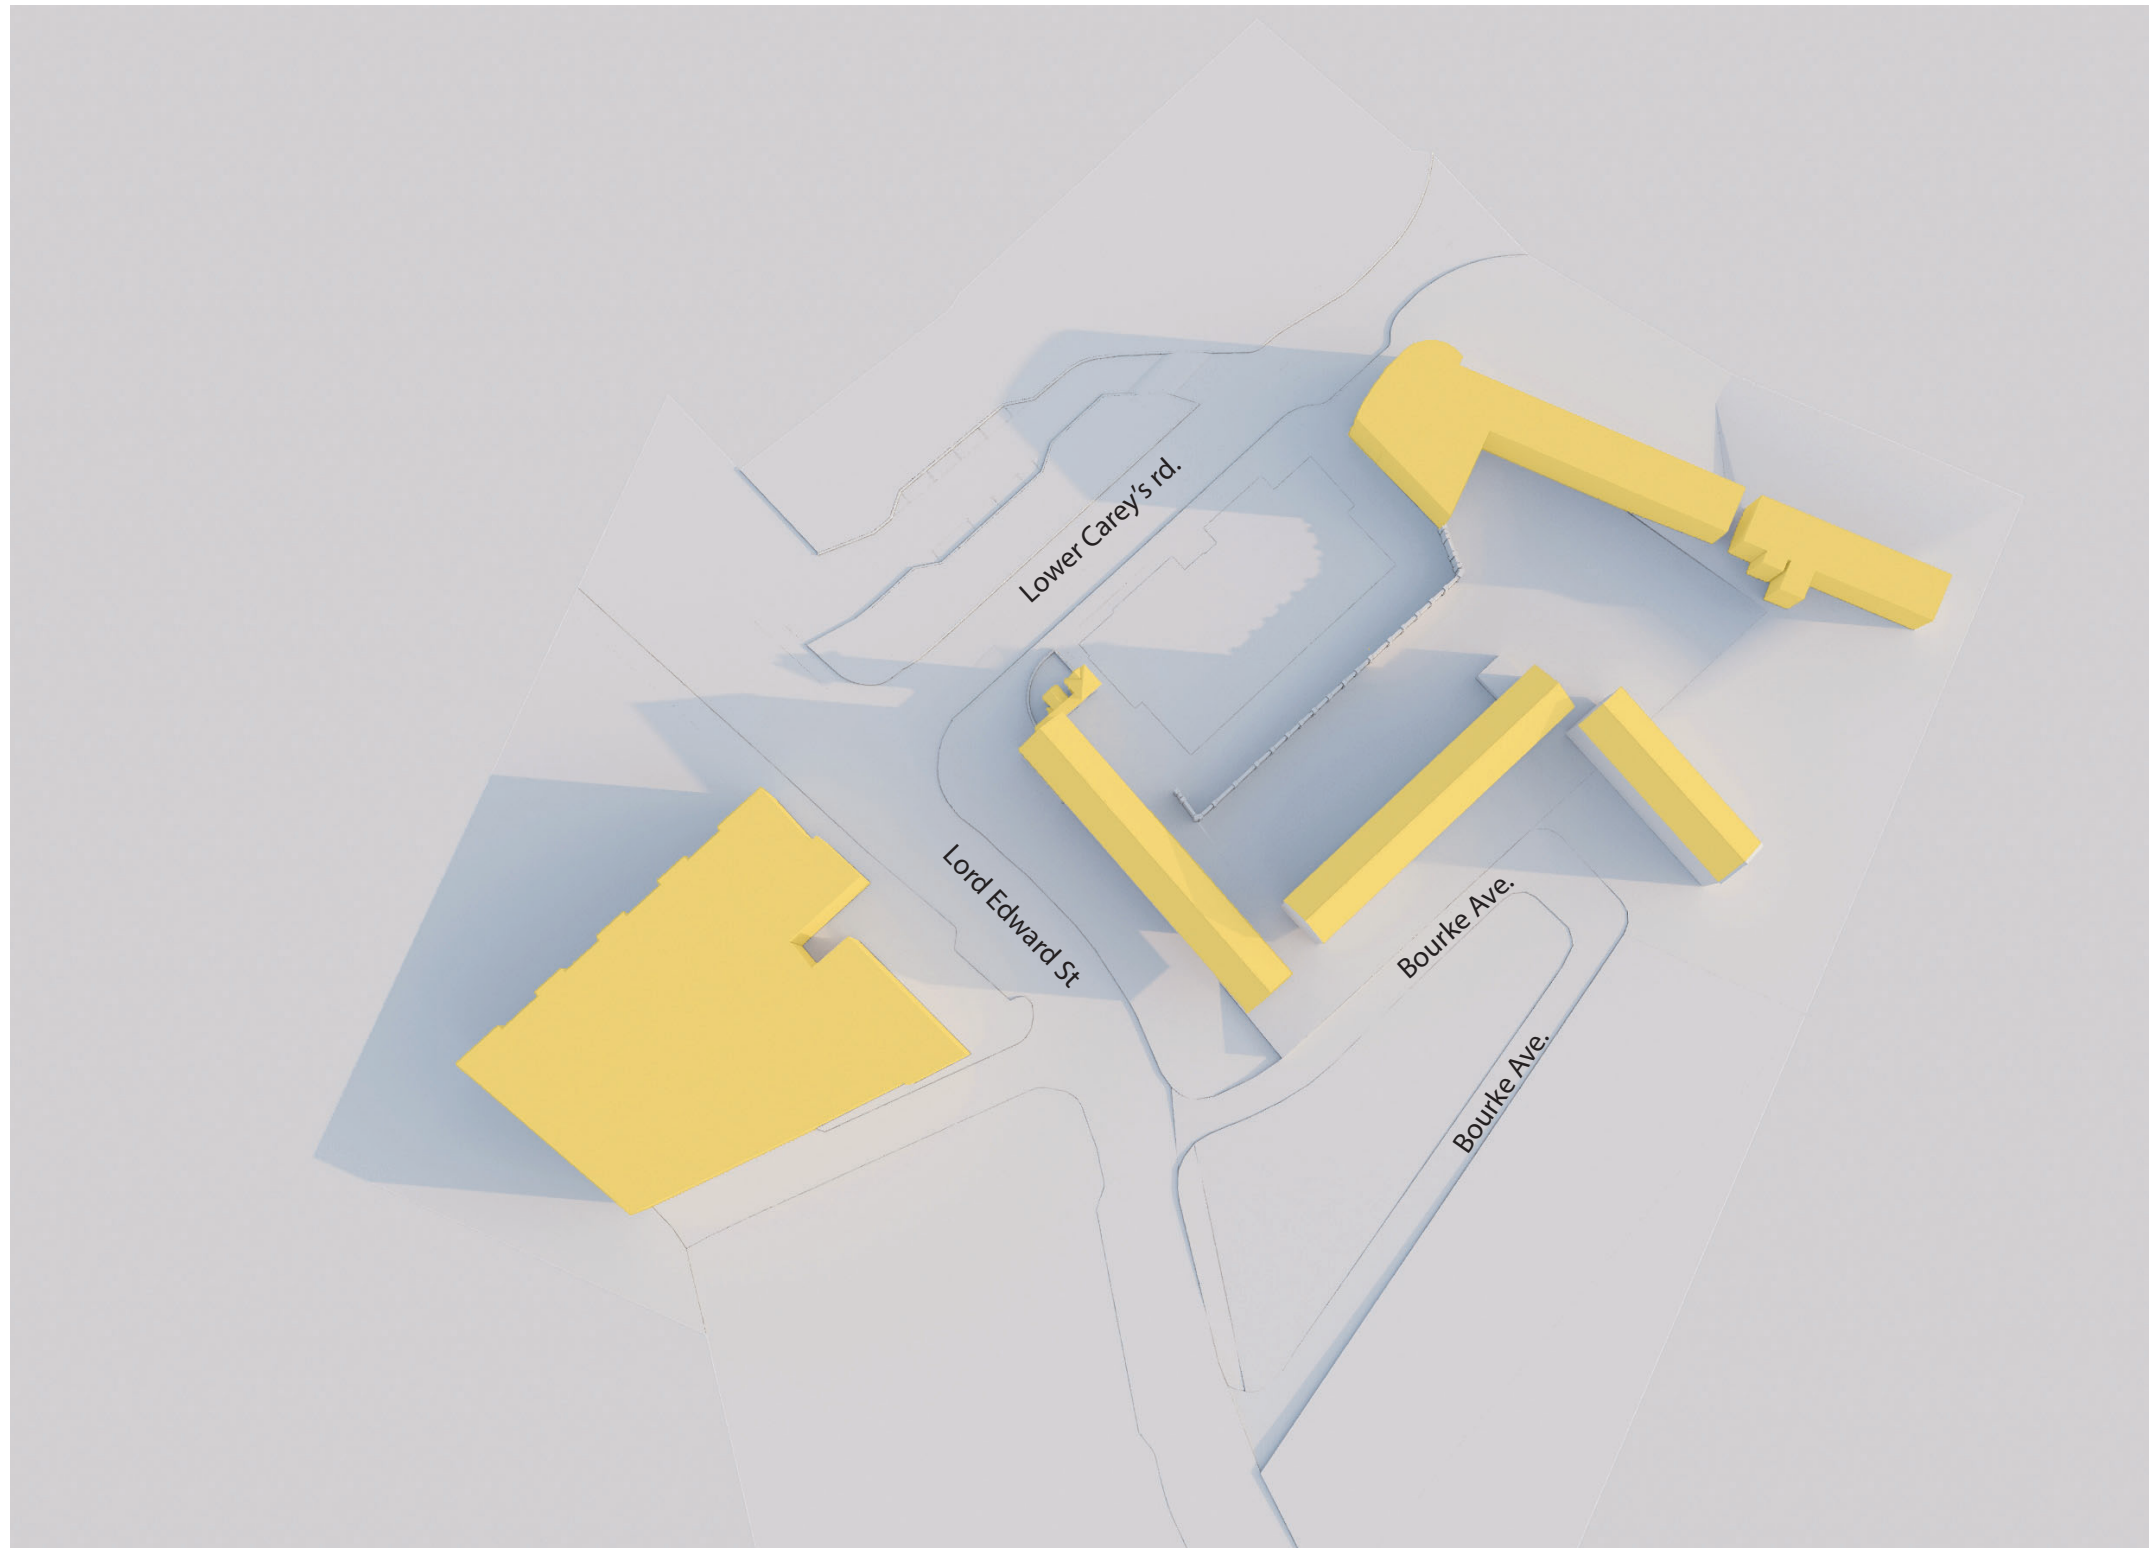

Proposed Development

Shadow study at
Speaker's Corner, Lower Carey's Road,
Limerick

DATE: June 21st - Summer Solstice

TIME: 7 PM

SUNRISE: 4.56 AM

SUNSET: 9.56 PM

Receiving Environment

Shadow study at
Speaker's Corner, Lower Carey's Road,
Limerick

DATE: December 21st - Winter Solstice

TIME: 10.30 AM

SUNRISE: 8.37 AM

SUNSET: 4.07 PM

Proposed Development

Shadow study at
Speaker's Corner, Lower Carey's Road,
Limerick

DATE: December 21st - Winter Solstice TIME: 10.30 AM
SUNRISE: 8.37 AM
SUNSET: 4.07 PM

Receiving Environment

Shadow study at
Speaker's Corner, Lower Carey's Road,
Limerick

DATE: December 21st - Winter Solstice

TIME: 12 PM

SUNRISE: 8.37 AM

SUNSET: 4.07 PM

Proposed Development

Shadow study at
Speaker's Corner, Lower Carey's Road,
Limerick

DATE: December 21st - Winter Solstice

TIME: 12 PM

SUNRISE: 8.37 AM

SUNSET: 4.07 PM

Receiving Environment

Shadow study at
Speaker's Corner, Lower Carey's Road,
Limerick

DATE: December 21st - Winter Solstice

TIME: 3.30 PM