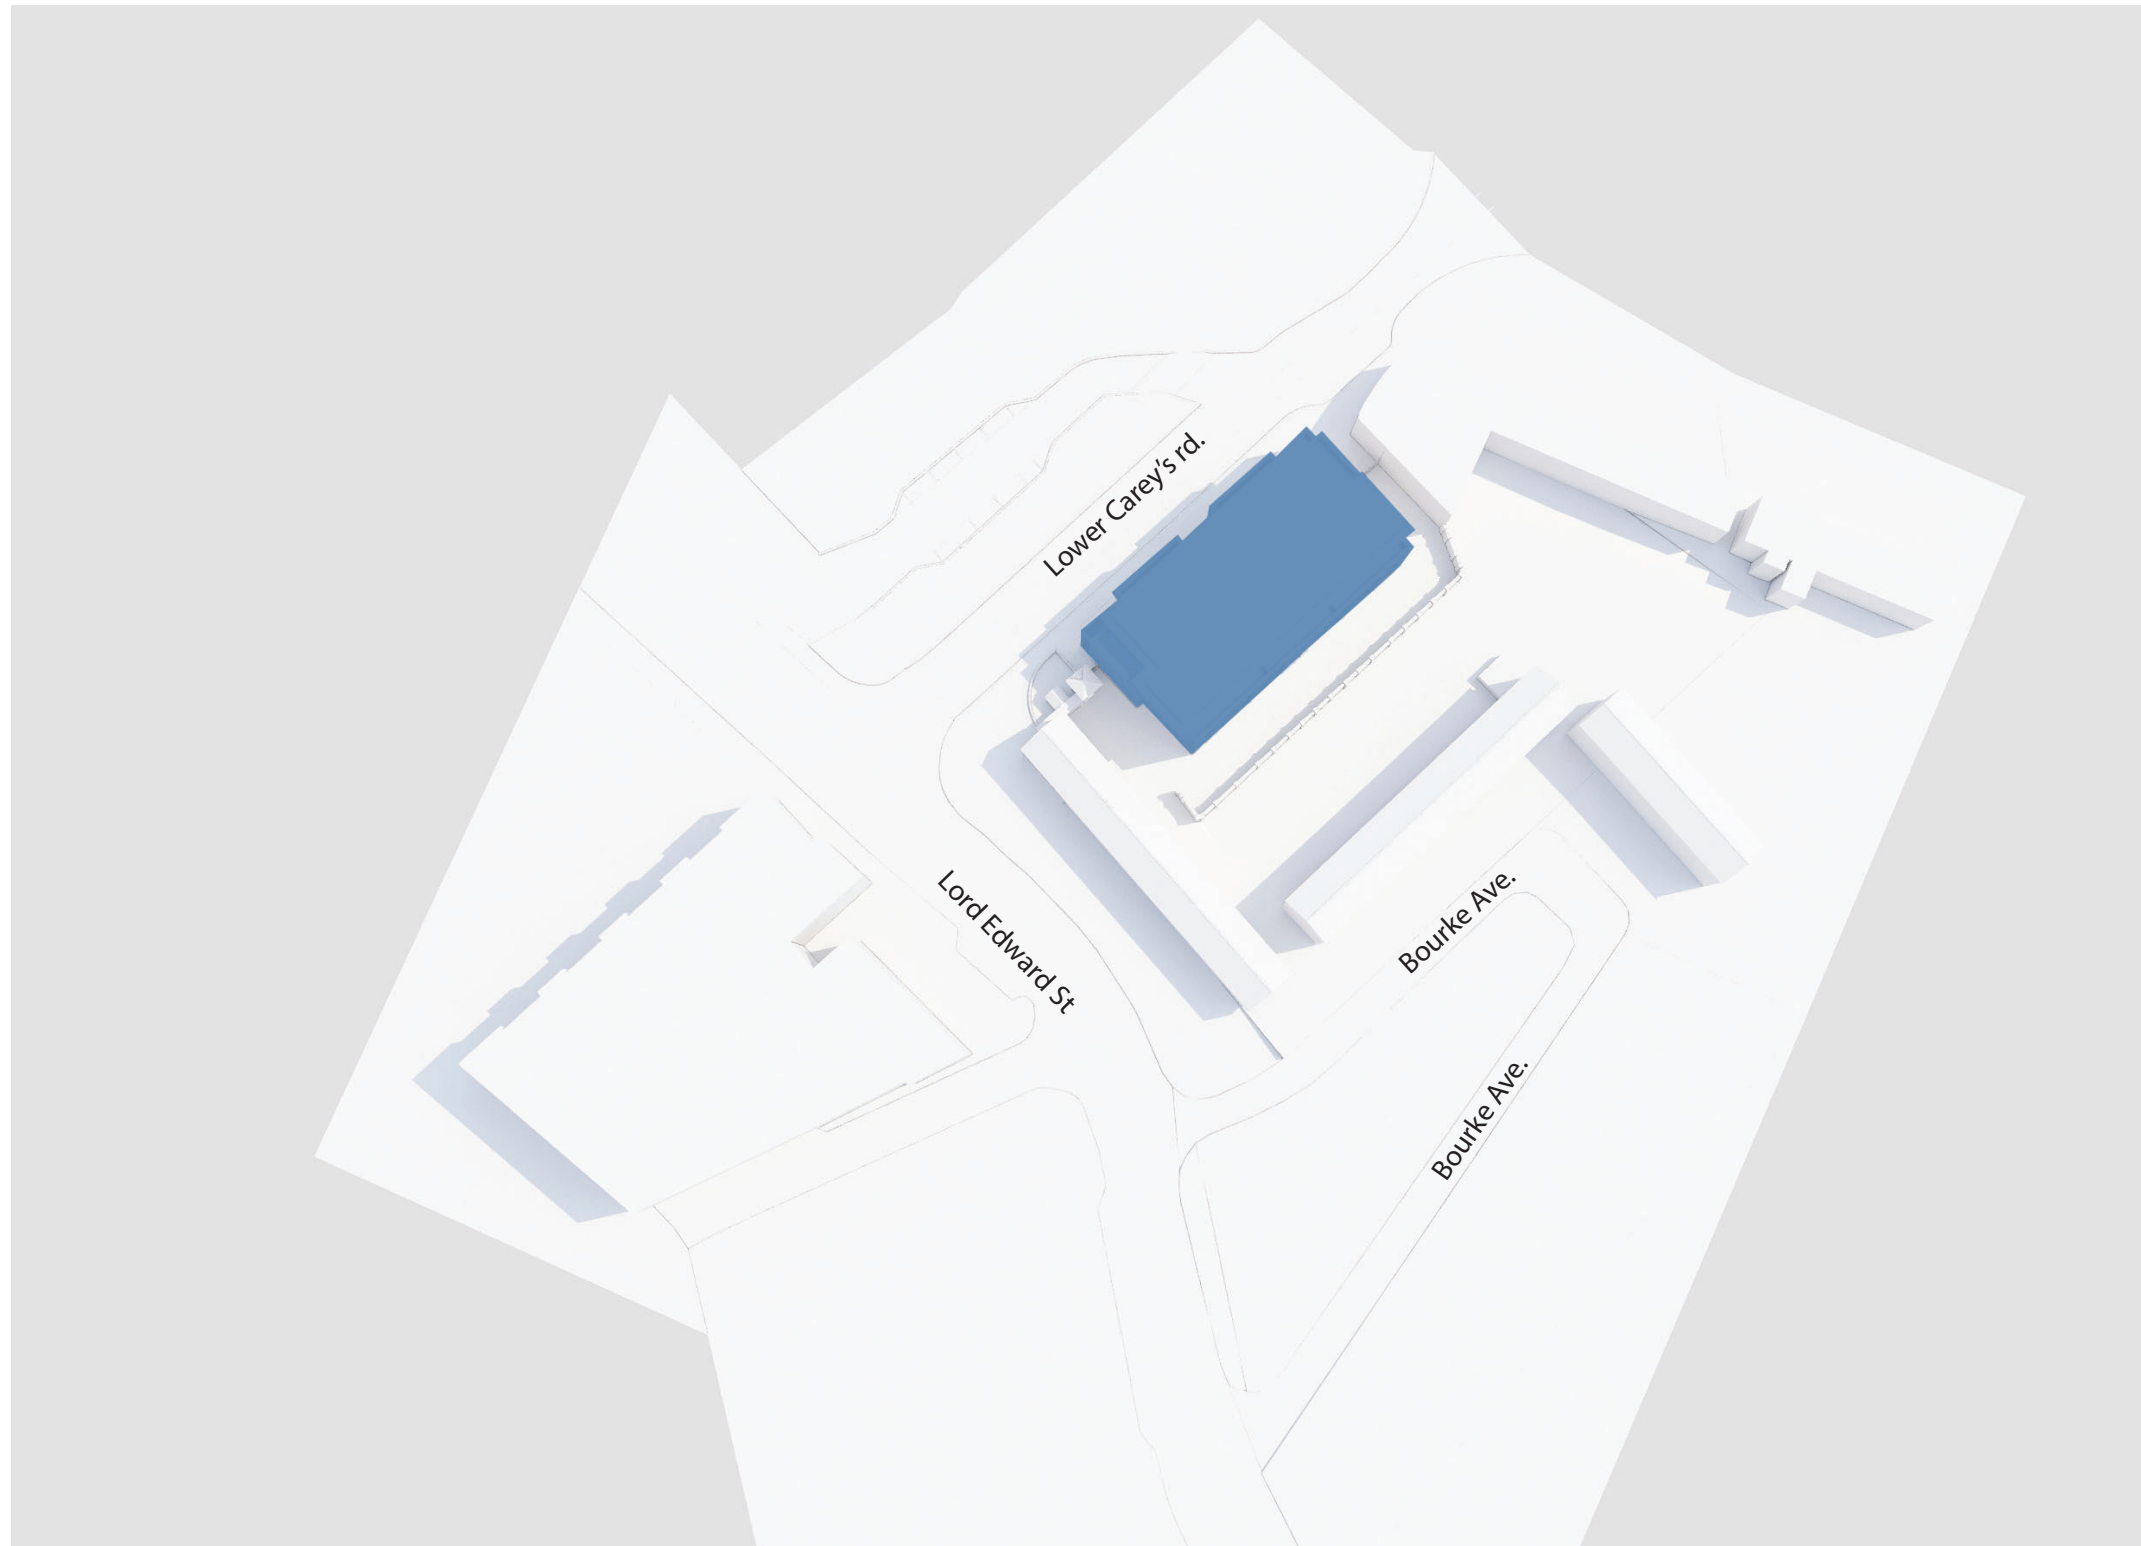

Proposed Development

Shadow study at
Speaker's Corner, Lower Carey's Road,
Limerick

DATE: June 21st - Summer Solstice

TIME: 9 AM

SUNRISE: 4.56 AM

SUNSET: 9.56 PM

Receiving Environment

Shadow study at
Speaker's Corner, Lower Carey's Road,
Limerick

DATE: June 21st - Summer Solstice

TIME: 12 PM

SUNRISE: 4.56 AM

SUNSET: 9.56 PM

Proposed Development

Shadow study at
Speaker's Corner, Lower Carey's Road,
Limerick

DATE: June 21st - Summer Solstice

TIME: 12 PM