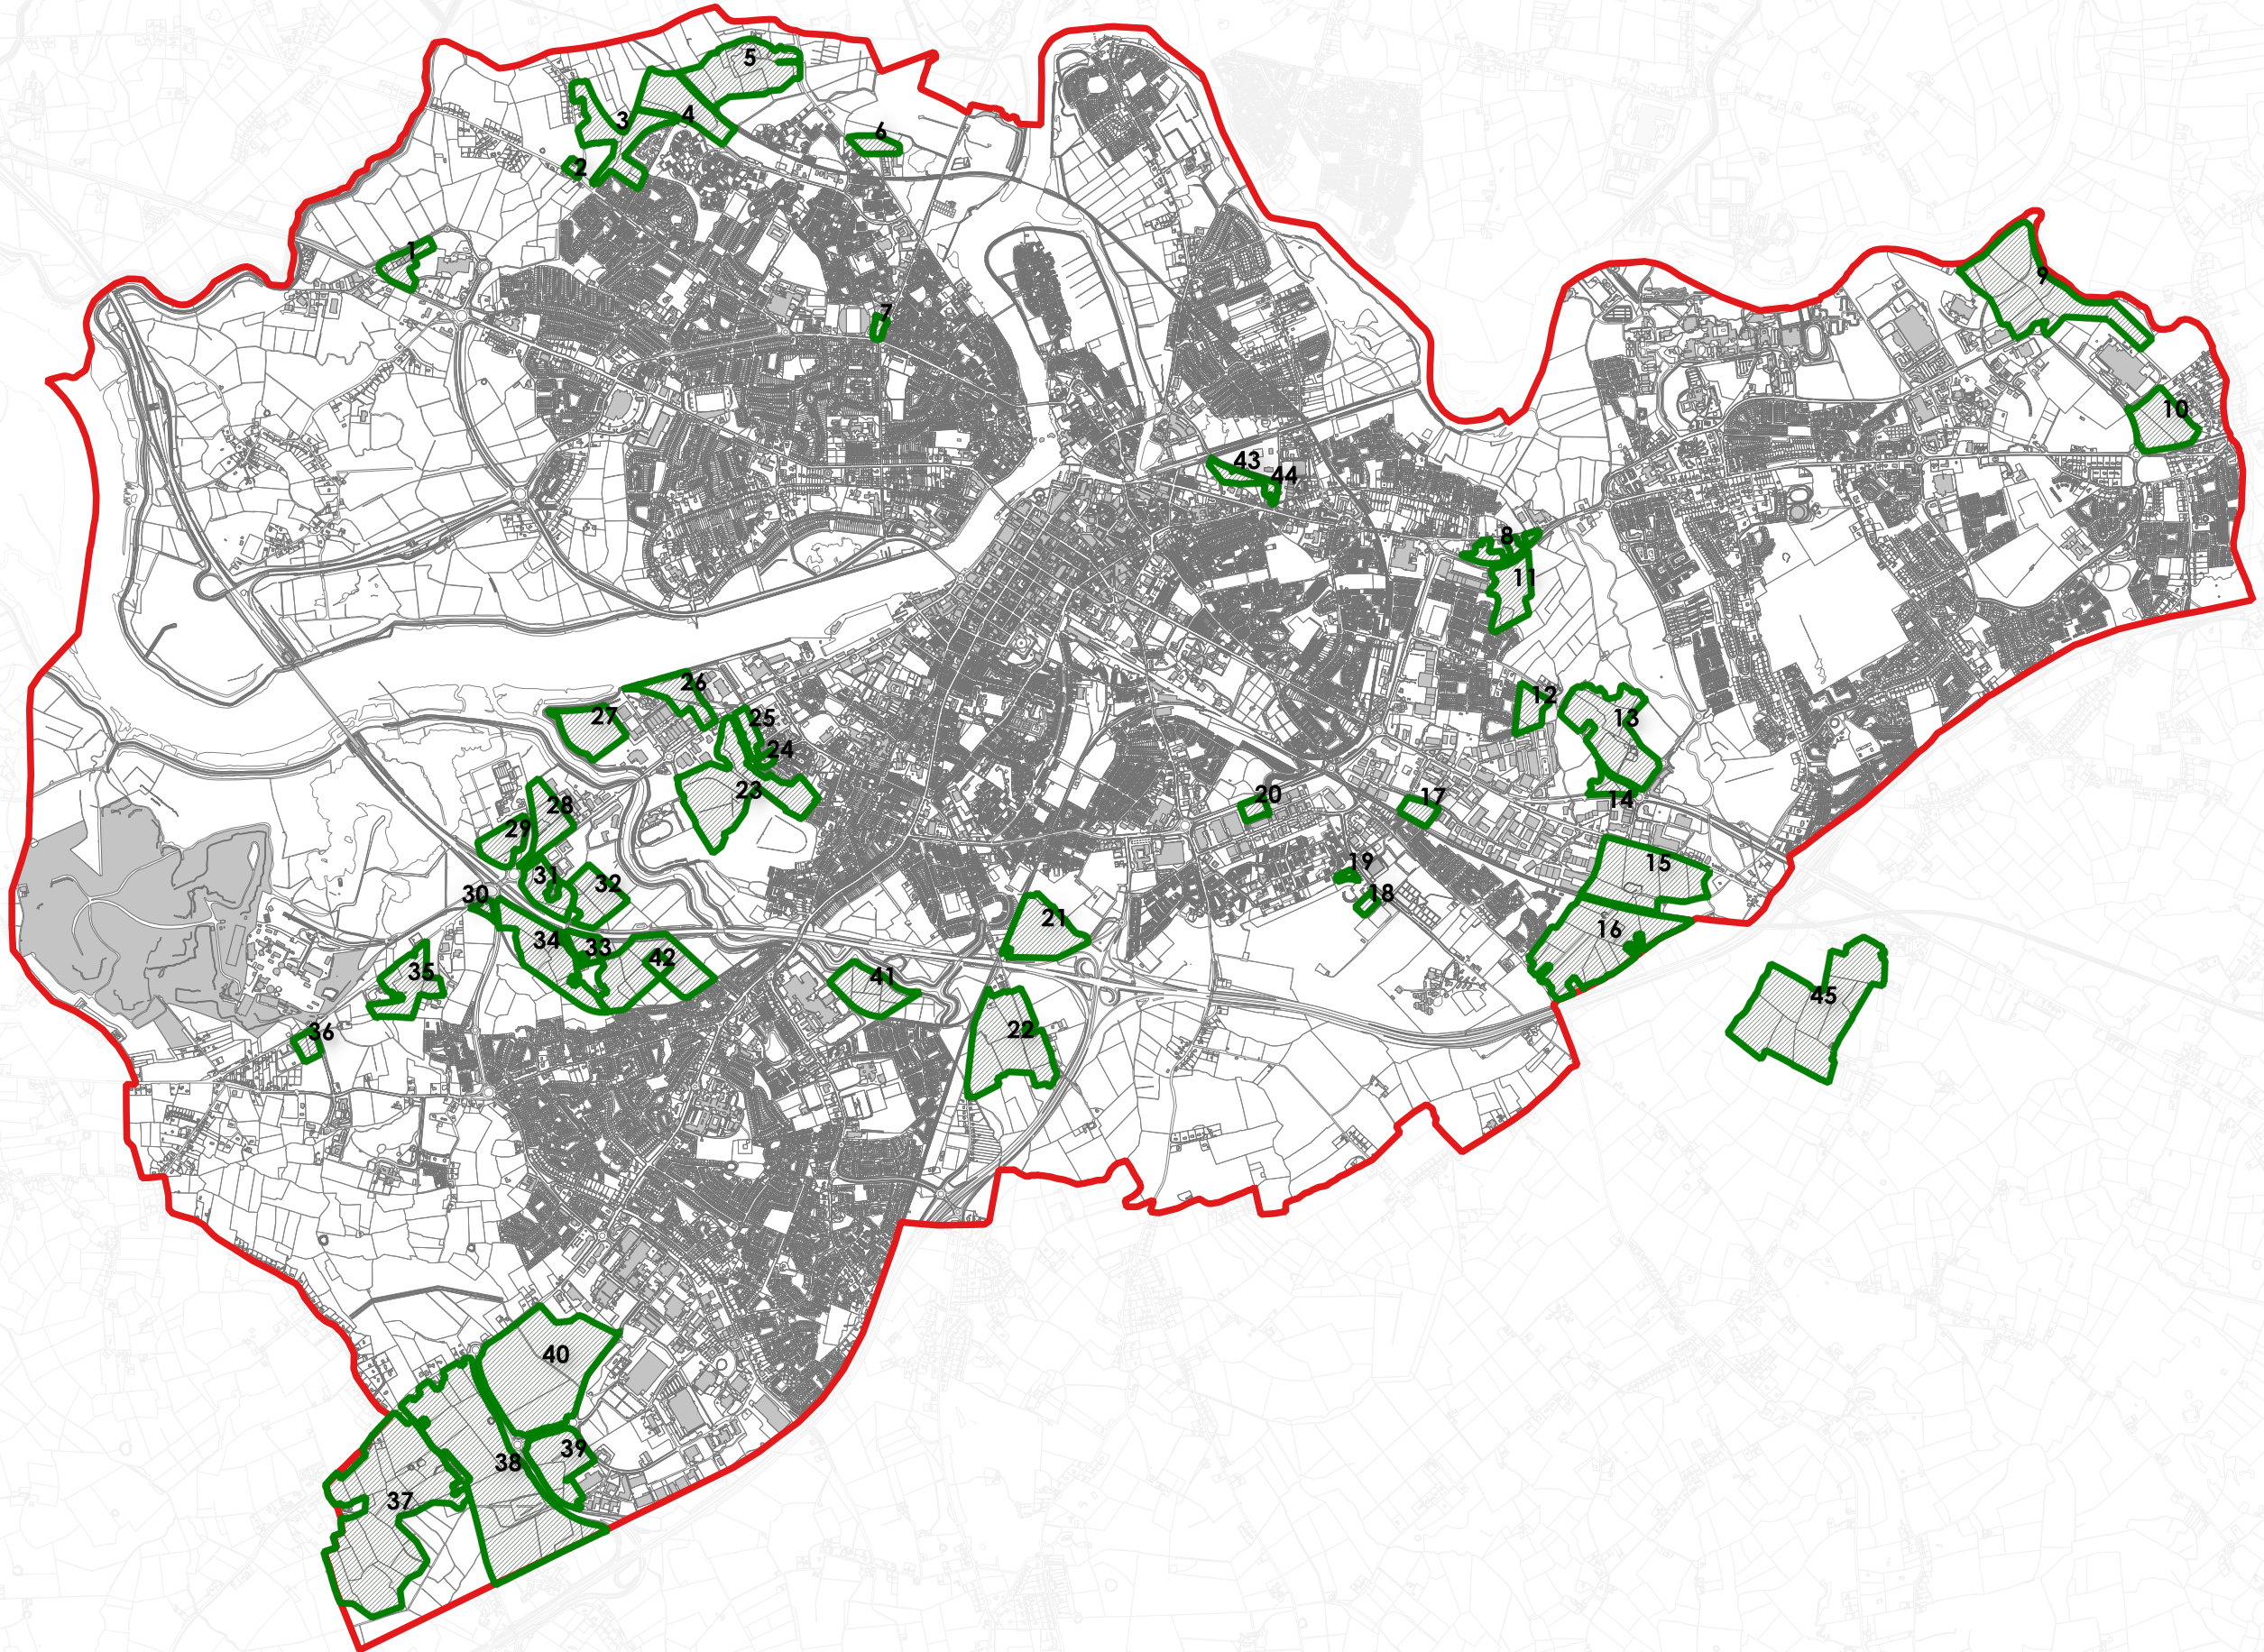

Draft Limerick
Development Plan
2022 -2028

Employment Settlement Capacity Audit
Material Alterations

- City & Environs Boundary
- Employment lands

DATE: March '22 Dwg. No.: CDP-V2-05
OSI LICENCE No.: © Ordnance Survey Ireland. All rights reserved.
Licence No. 2017/09/CDMA/Limerick City & County Council