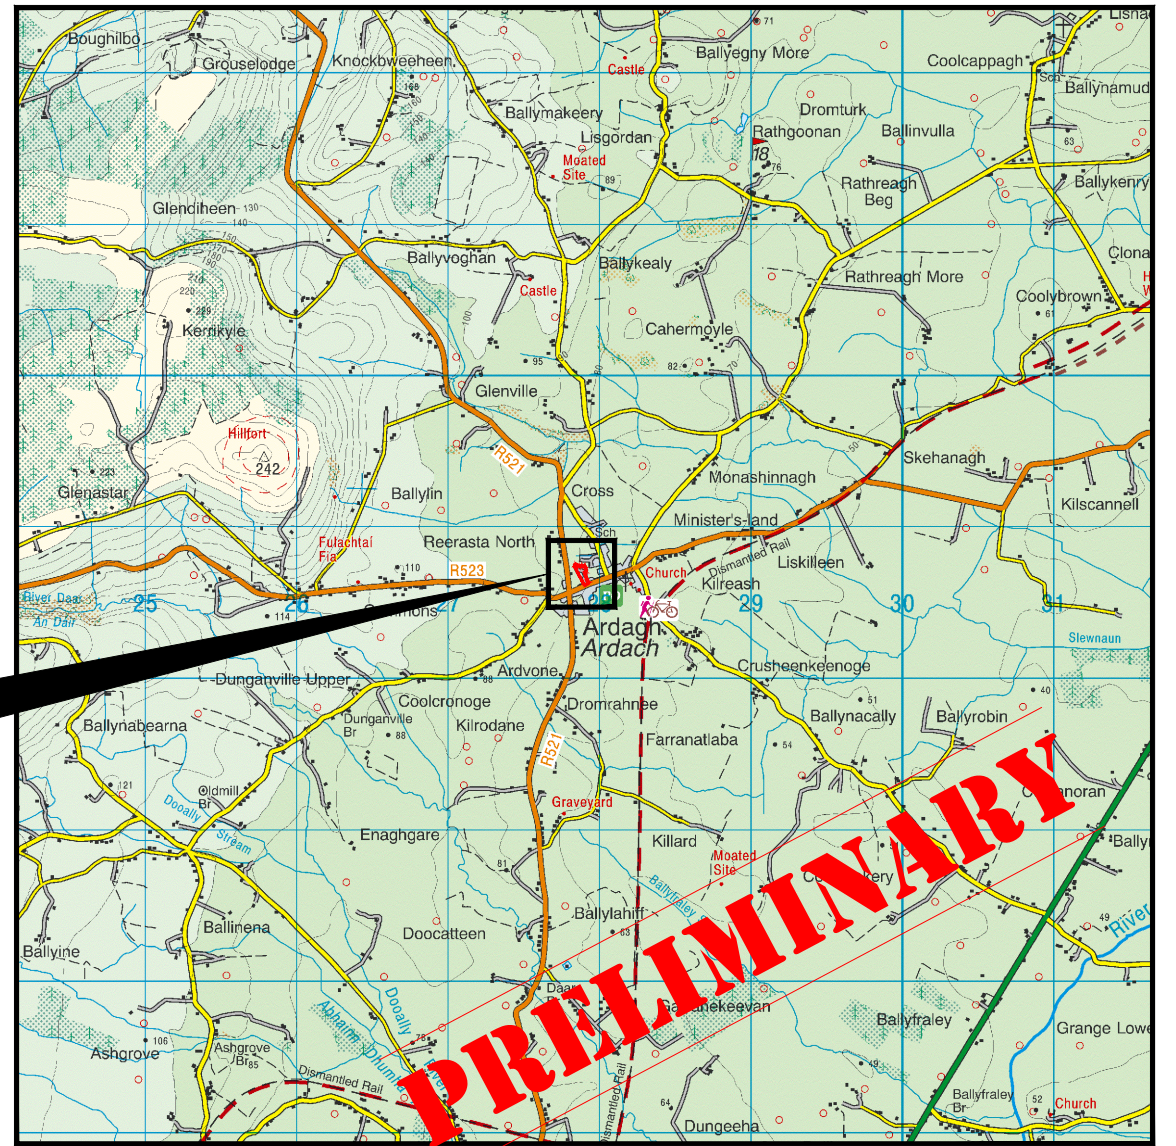

Site Location Map 1:1,000

Site Location Map 1:50,000

Legend:

- = Estate Bdy.
- = Taking In Charge Bdy.

Notes:

- Coordinate System: Irish Transverse Mercator (ITM)
- This drawing is the property of Limerick City & County Council. It is a confidential document and must both be copied, used, or its content divulged without prior written consent.
- Ordnance Survey Ireland Licence No.2010/09/CCMA/Limerick City and County Council Copyright Government of Ireland.