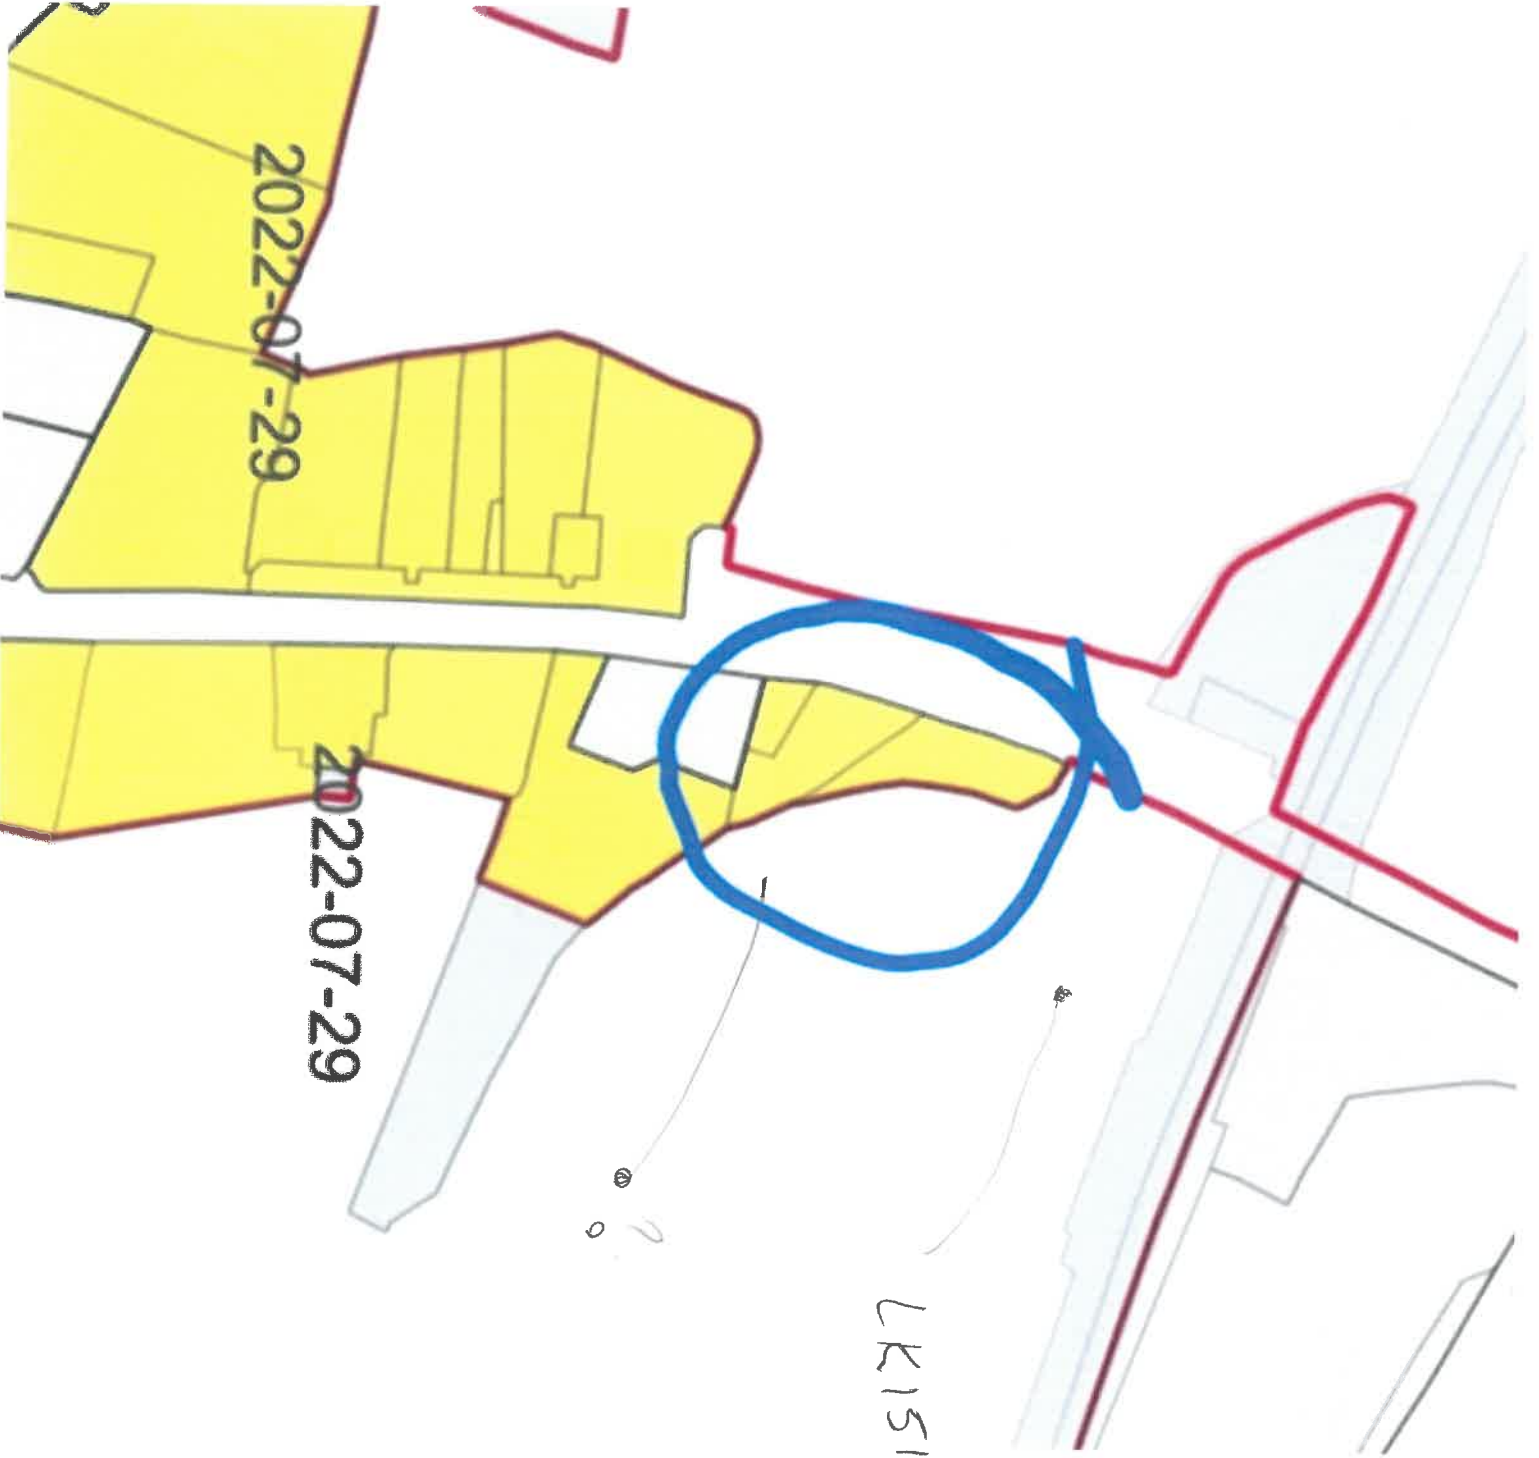

17
MLARA

Ref	Claimed
8.95	8.84
6.93	6.93

Red%	Elig	Type
100%	0.00	Farm road (M)
100%	0.00	Farm road (M)
100%	0.00	Farm road (M)

ANE BEG

Ref	Claimed
0.50	0.50
0.85	0.85

Red%	Elig	Type
100%	0.00	Trees

24
LFF

2022-07-29