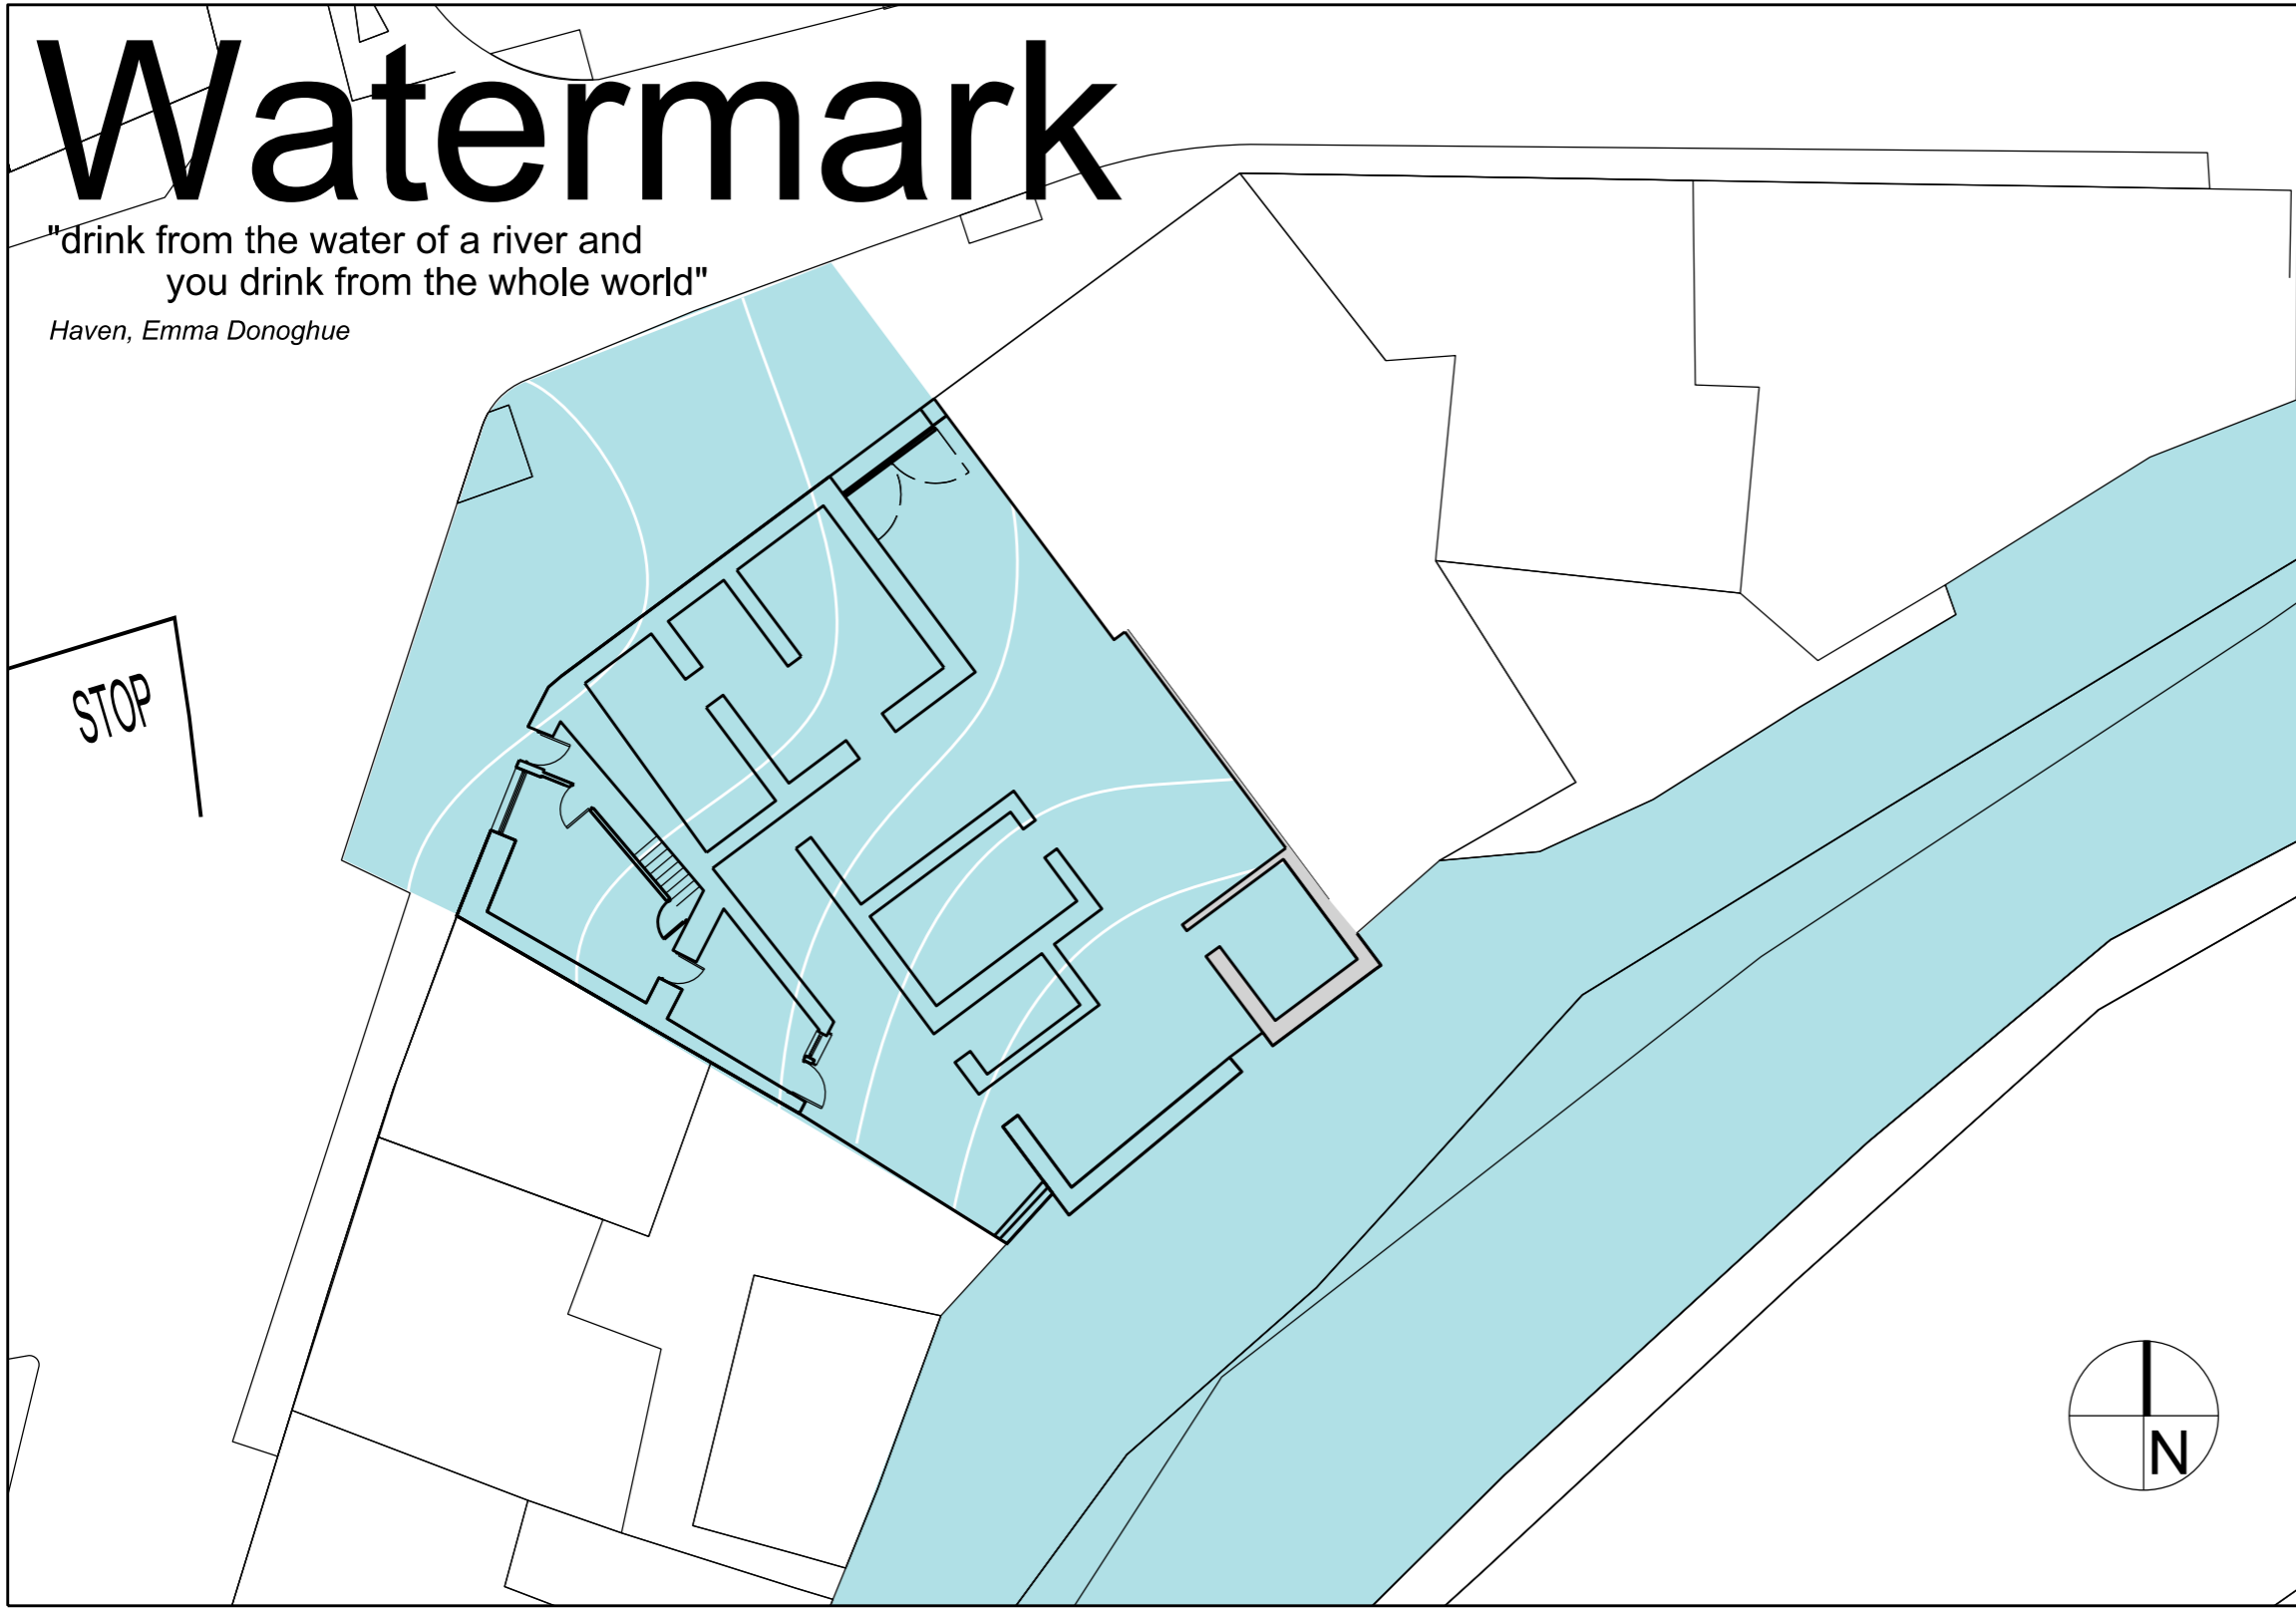

Watermark

"drink from the water of a river and
you drink from the whole world"

Haven, Emma Donoghue

STOP

Legal Owner:
hugh kelly architects
Third Floor, 46 O'Connell Street, Limerick, Ireland, V94 8D88 Tel: +353 (0)61 275943 / 276789 Email: info@hughkellyarchitects.ie

Client: Limerick City & County Council

Project: WEST SQUARE PARKLET, ASKEATON

Title: CONCEPT - INTERACTION

Document Type: GA Purpose: PLANNING

Project No.: 20-12 HKA Originator: ZZ Level: 00 File Type: DR Discipline: A Number: 1006

Date of Issue: OCT 2022 Submittal: S0 Revision: P01.01

Scale: 1:200 @ A3

© COPYRIGHT This drawing or design may not be reproduced without permission