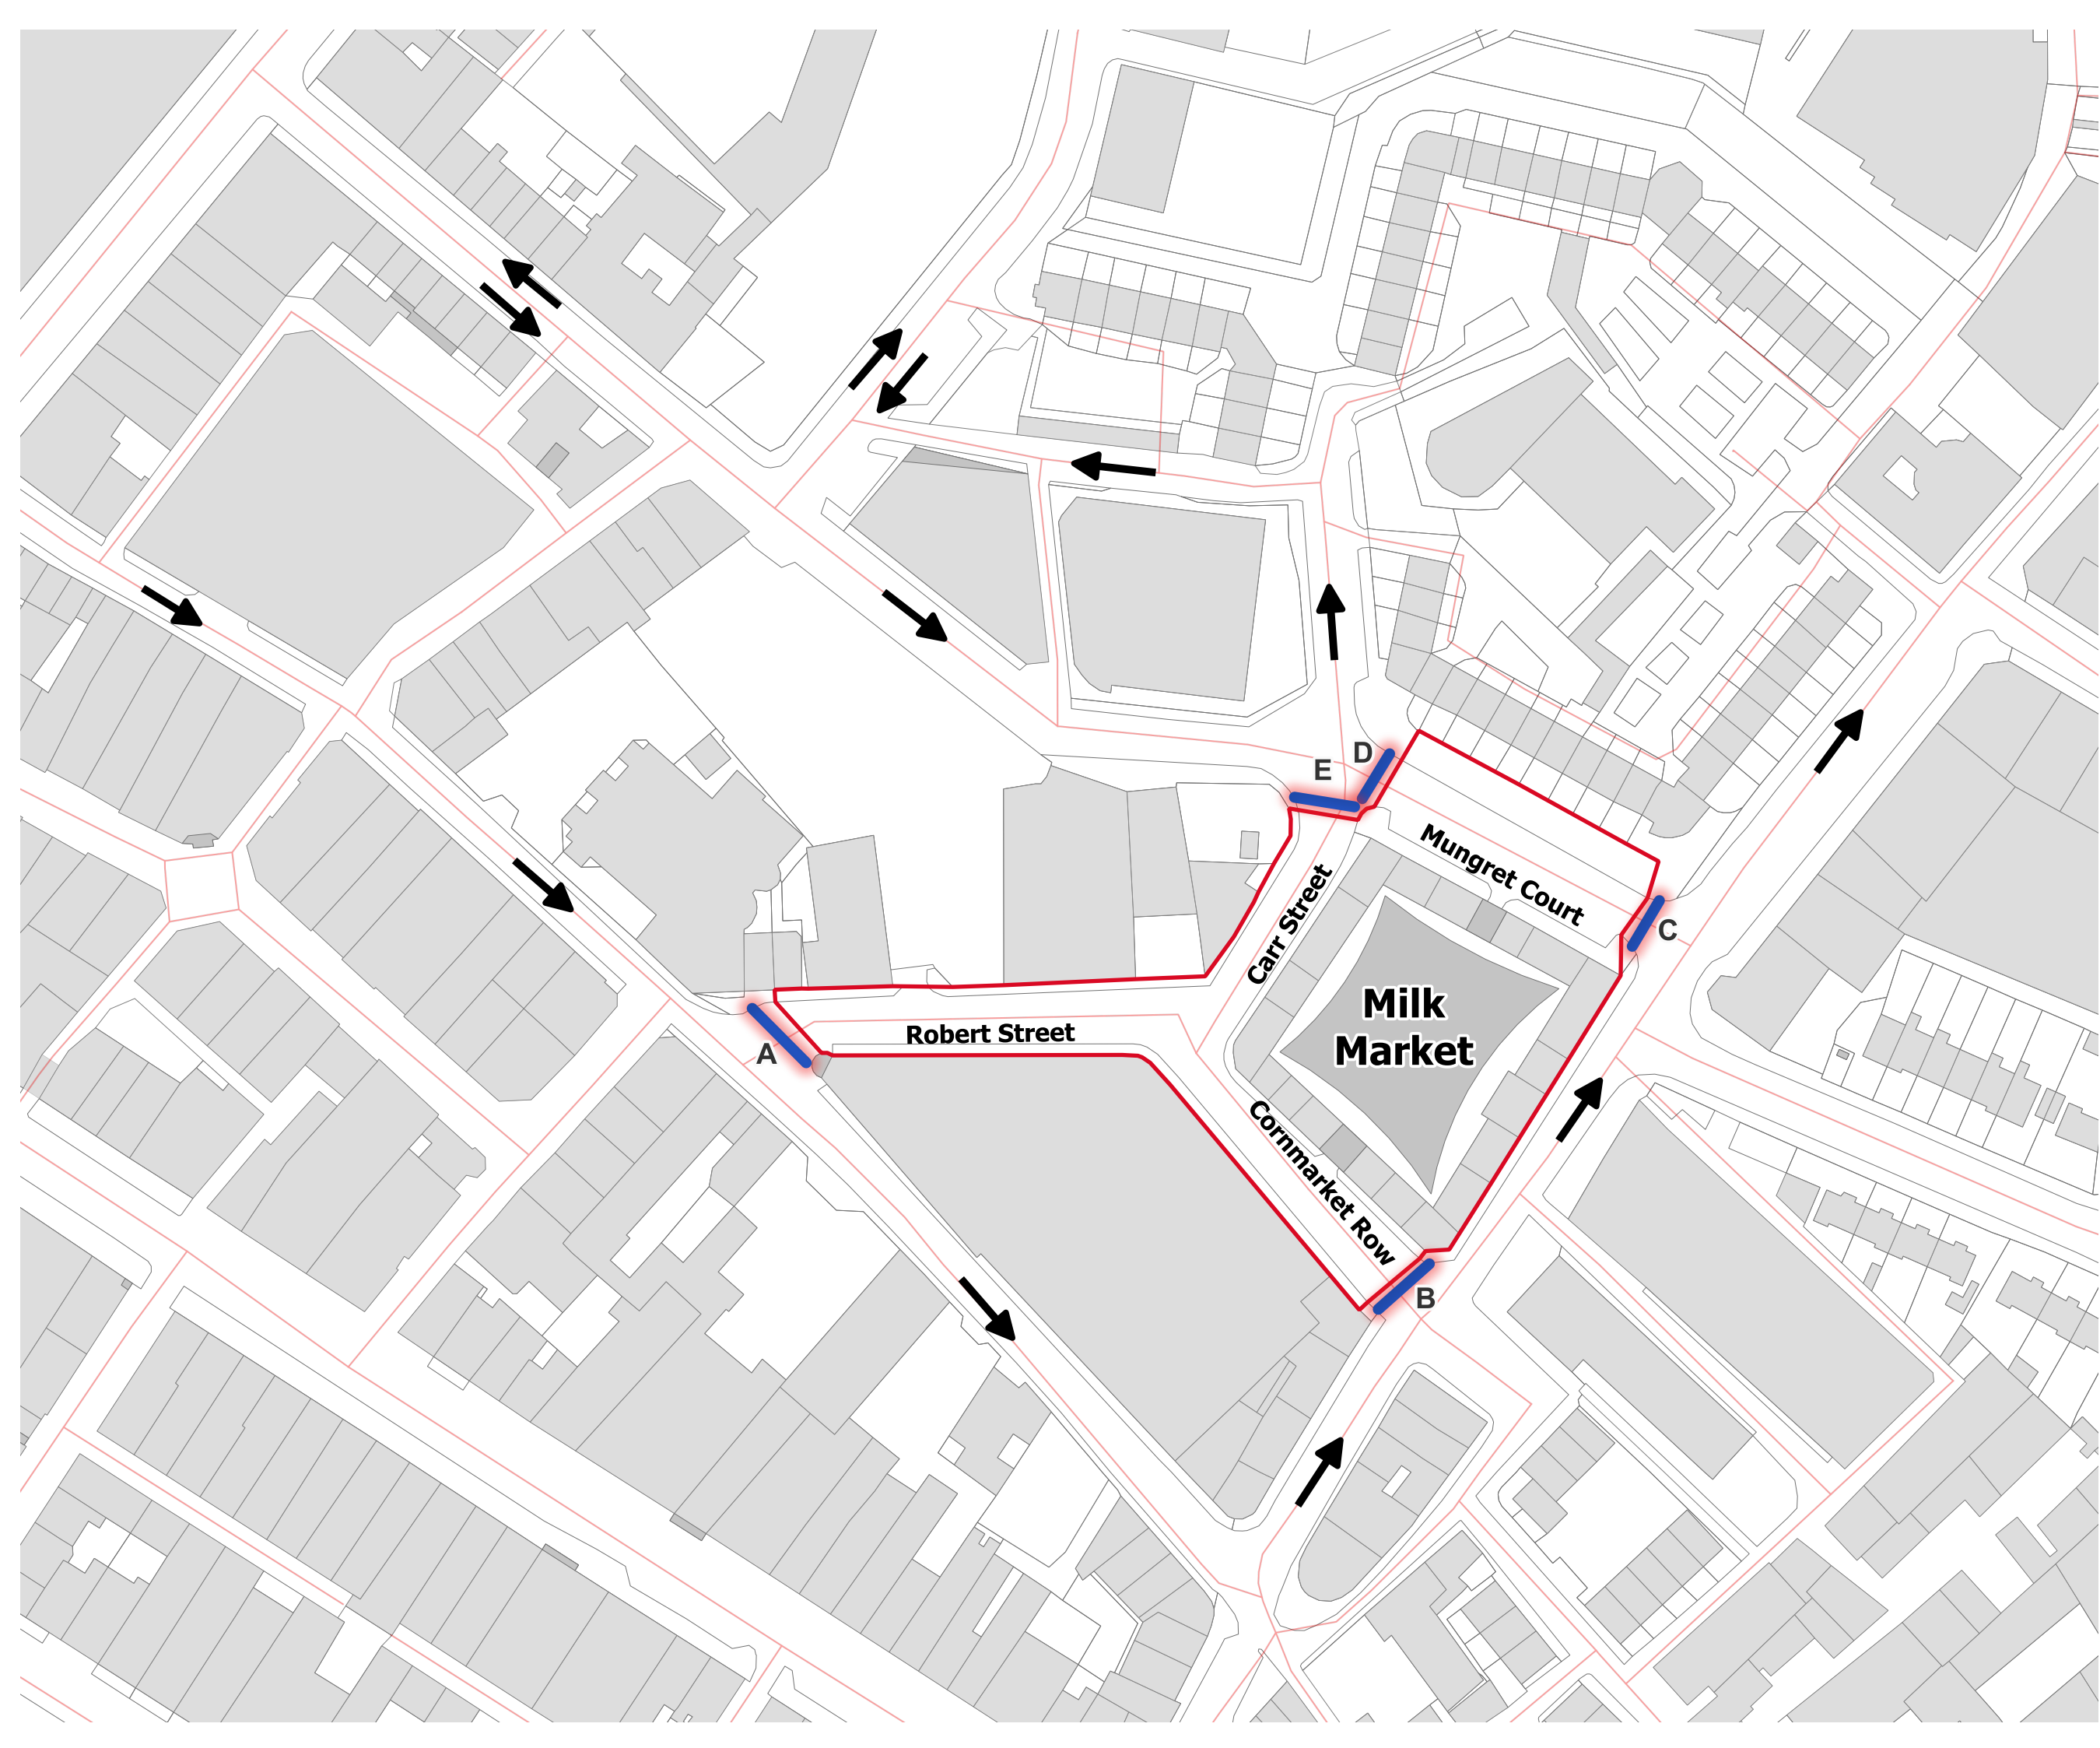

Milk Market Traffic Management Plan

Legend

- ➔ Traffic Flow
- ▬ Proposed Bollard Locations
- road_network
- ▭ Casual Trading Area

Merchants Quay, Limerick
Tel: (061) 556600
E-mail: forwardplanning@limerick.ie

DATE: September 2023

DRAWN BY: J. D.

© National Mapping Division of Taithe Éireann.
All rights reserved. Licence number CYAL50252415