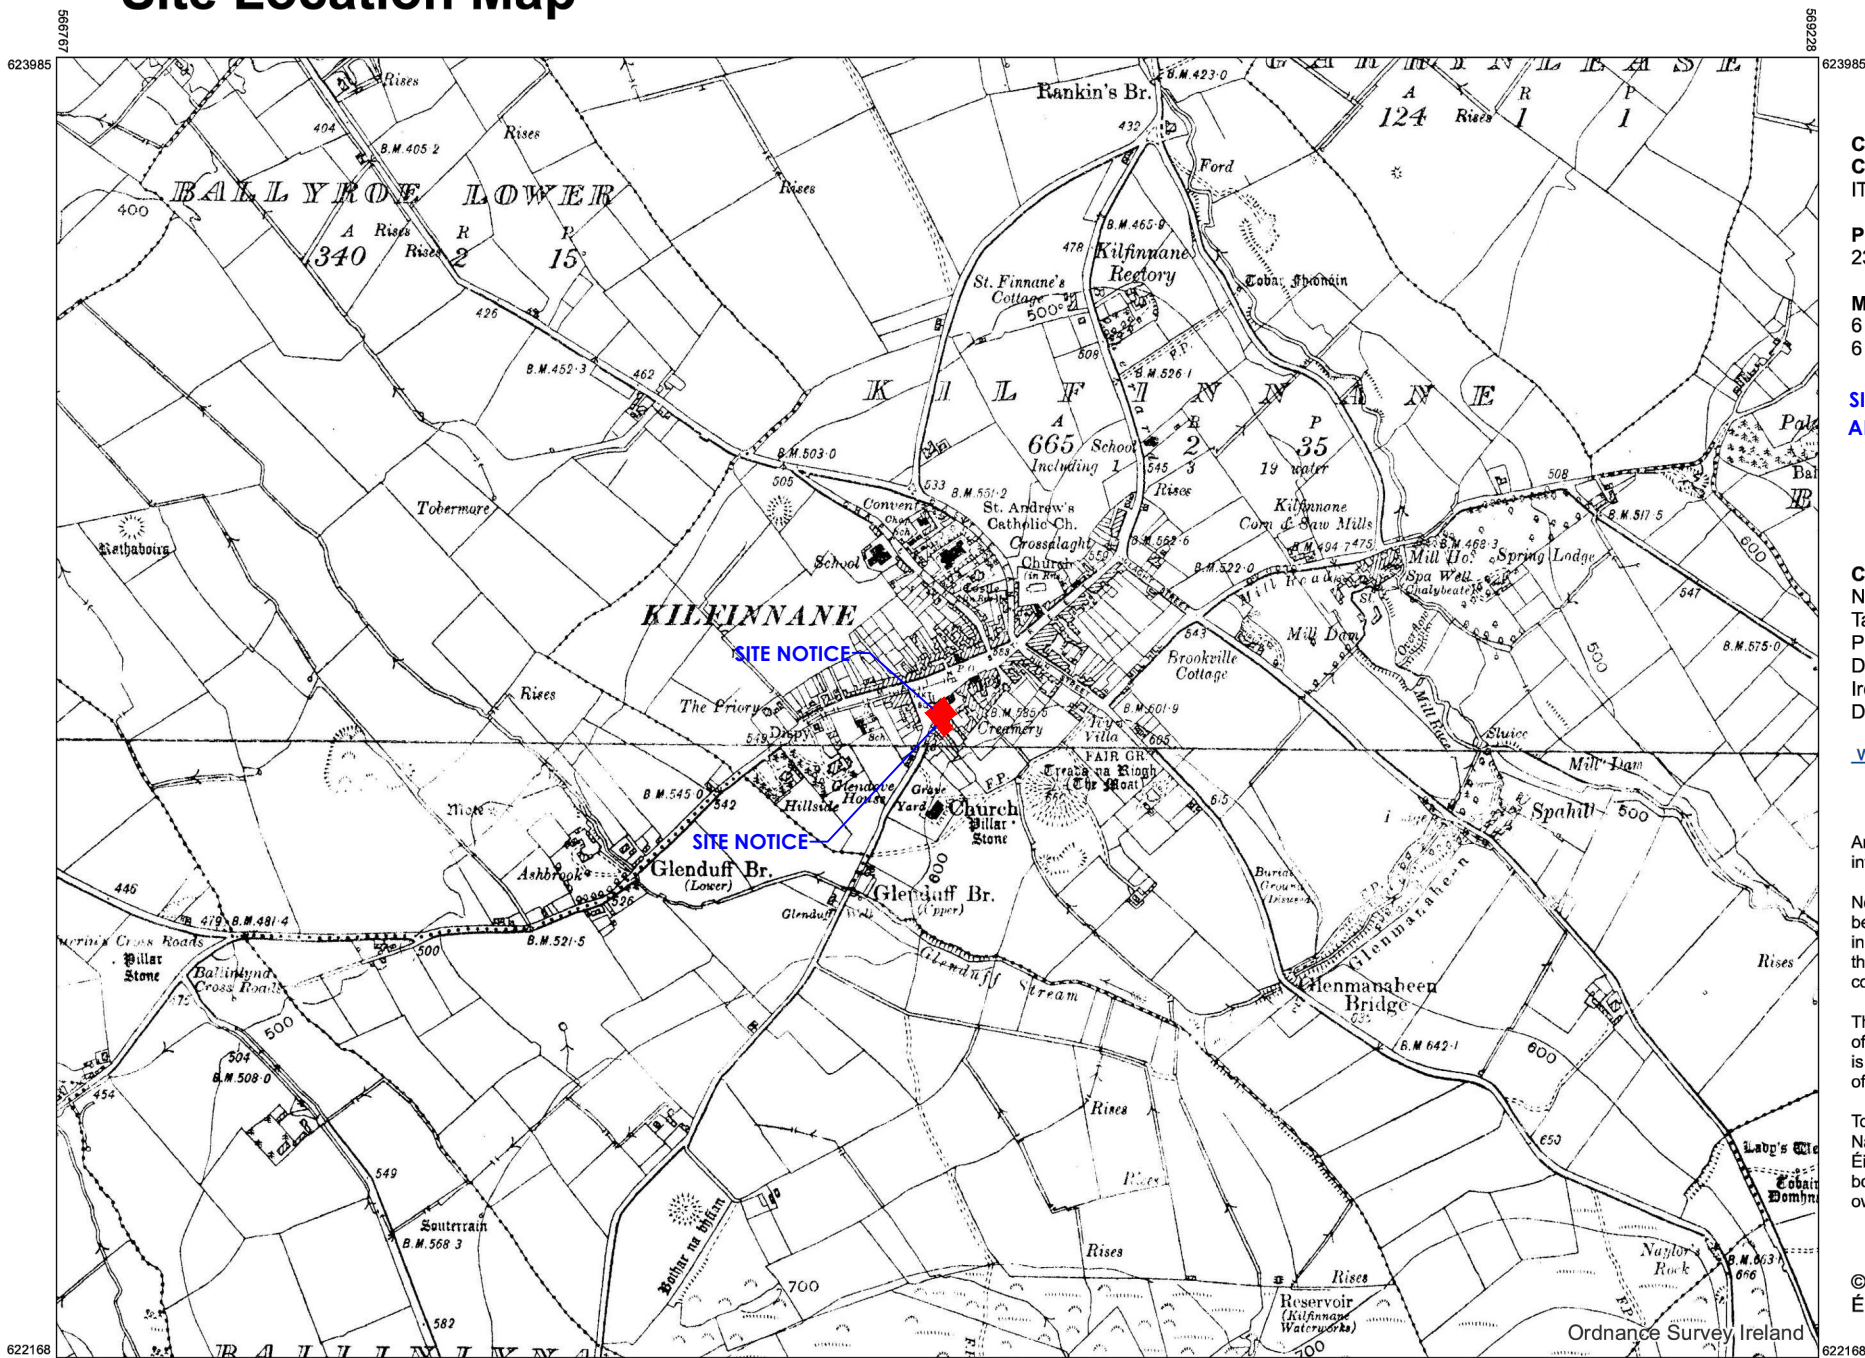

# Site Location Map

Tailte  
Éireann

**CENTRE COORDINATES:**  
ITM 567998,623077

**PUBLISHED:** 23/10/2023  
**ORDER NO.:** 50364137\_1

**MAP SERIES:** 6 Inch Raster  
**MAP SHEETS:** LK048, LK056

**SITE OUTLINED IN RED**  
**AREA OF SITE 0.014Hc**

**COMPILED AND PUBLISHED BY:**  
National Mapping Division of Tailte Éireann,  
Phoenix Park,  
Dublin 8,  
Ireland.  
D08F6E4

[www.tailte.ie](http://www.tailte.ie)

Any unauthorised reproduction infringes Tailte Éireann copyright.

**OUTPUT SCALE: 1:10,560**

**CAPTURE RESOLUTION:**  
The map objects are only accurate to the resolution at which they were captured. Output scale is not indicative of data capture scale. Further information is available at: [www.osi.ie](http://www.osi.ie); search 'Capture Resolution'

**LEGEND:**  
To view the legend visit [www.osi.ie](http://www.osi.ie) and search for 'Large Scale Legend'

 This map was produced by the National Mapping Division of Tailte Éireann, formerly Ordnance Survey Ireland (OSI).