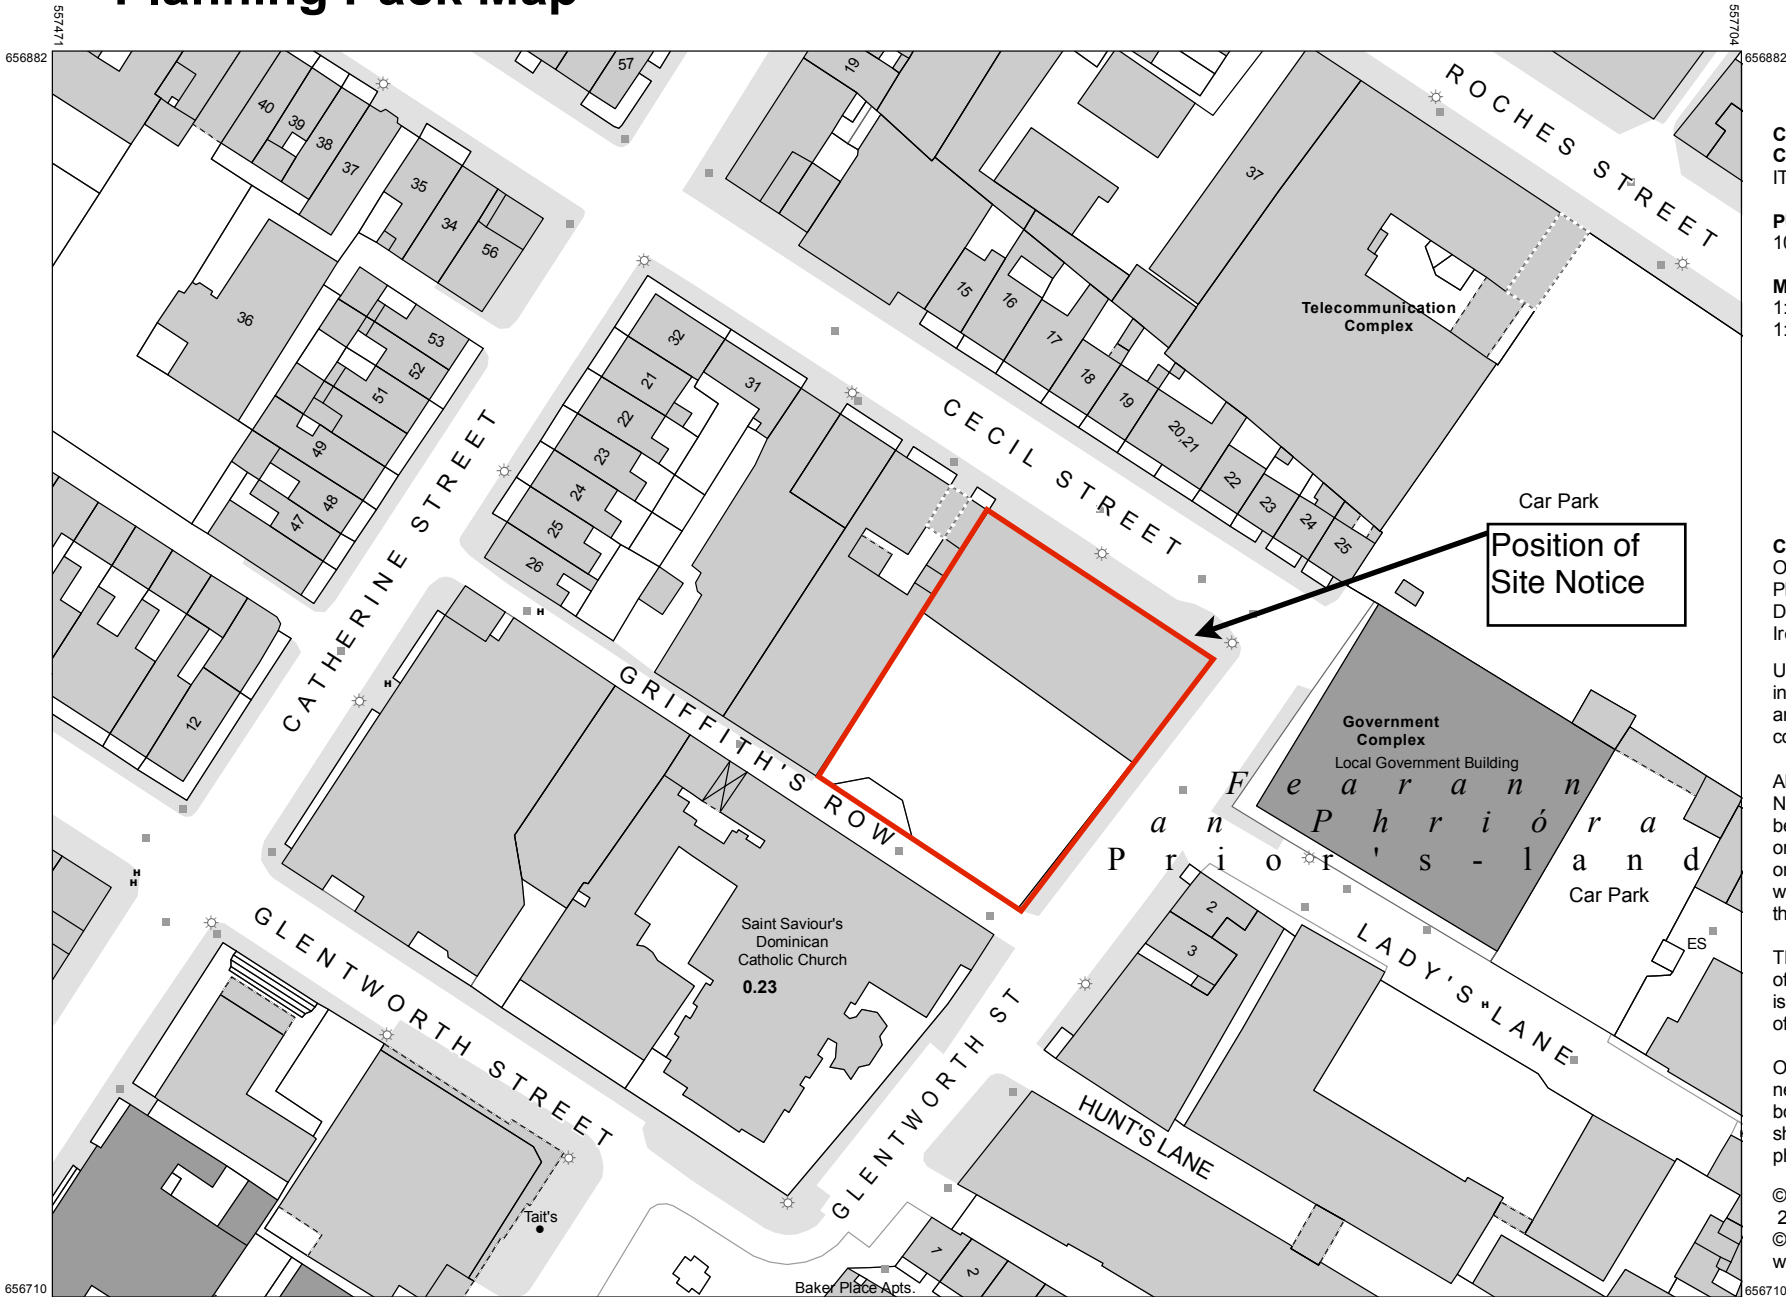

Planning Pack Map

CENTRE COORDINATES:
ITM 557588,656796

PUBLISHED: 10/04/2020 **ORDER NO.:** 50116607_1

MAP SERIES: 1:1,000 **MAP SHEETS:** 4743-02
1:1,000 4743-03

COMPILED AND PUBLISHED BY:
Ordnance Survey Ireland,
Phoenix Park,
Dublin 8,
Ireland.

The representation on this map of a road, track or footpath is not evidence of the existence of a right of way.

Ordnance Survey maps never show legal property boundaries, nor do they show ownership of physical features.

© Suirbhéireacht Ordanáis Éireann, 2020
© Ordnance Survey Ireland, 2020
www.osi.ie/copyright

LEGEND:
<http://www.osi.ie>;
search 'Large Scale Legend'

OUTPUT SCALE: 1:1,000

CAPTURE RESOLUTION:
The map objects are only accurate to the resolution at which they were captured. Output scale is not indicative of data capture scale. Further information is available at: <http://www.osi.ie>; search 'Capture Resolution'