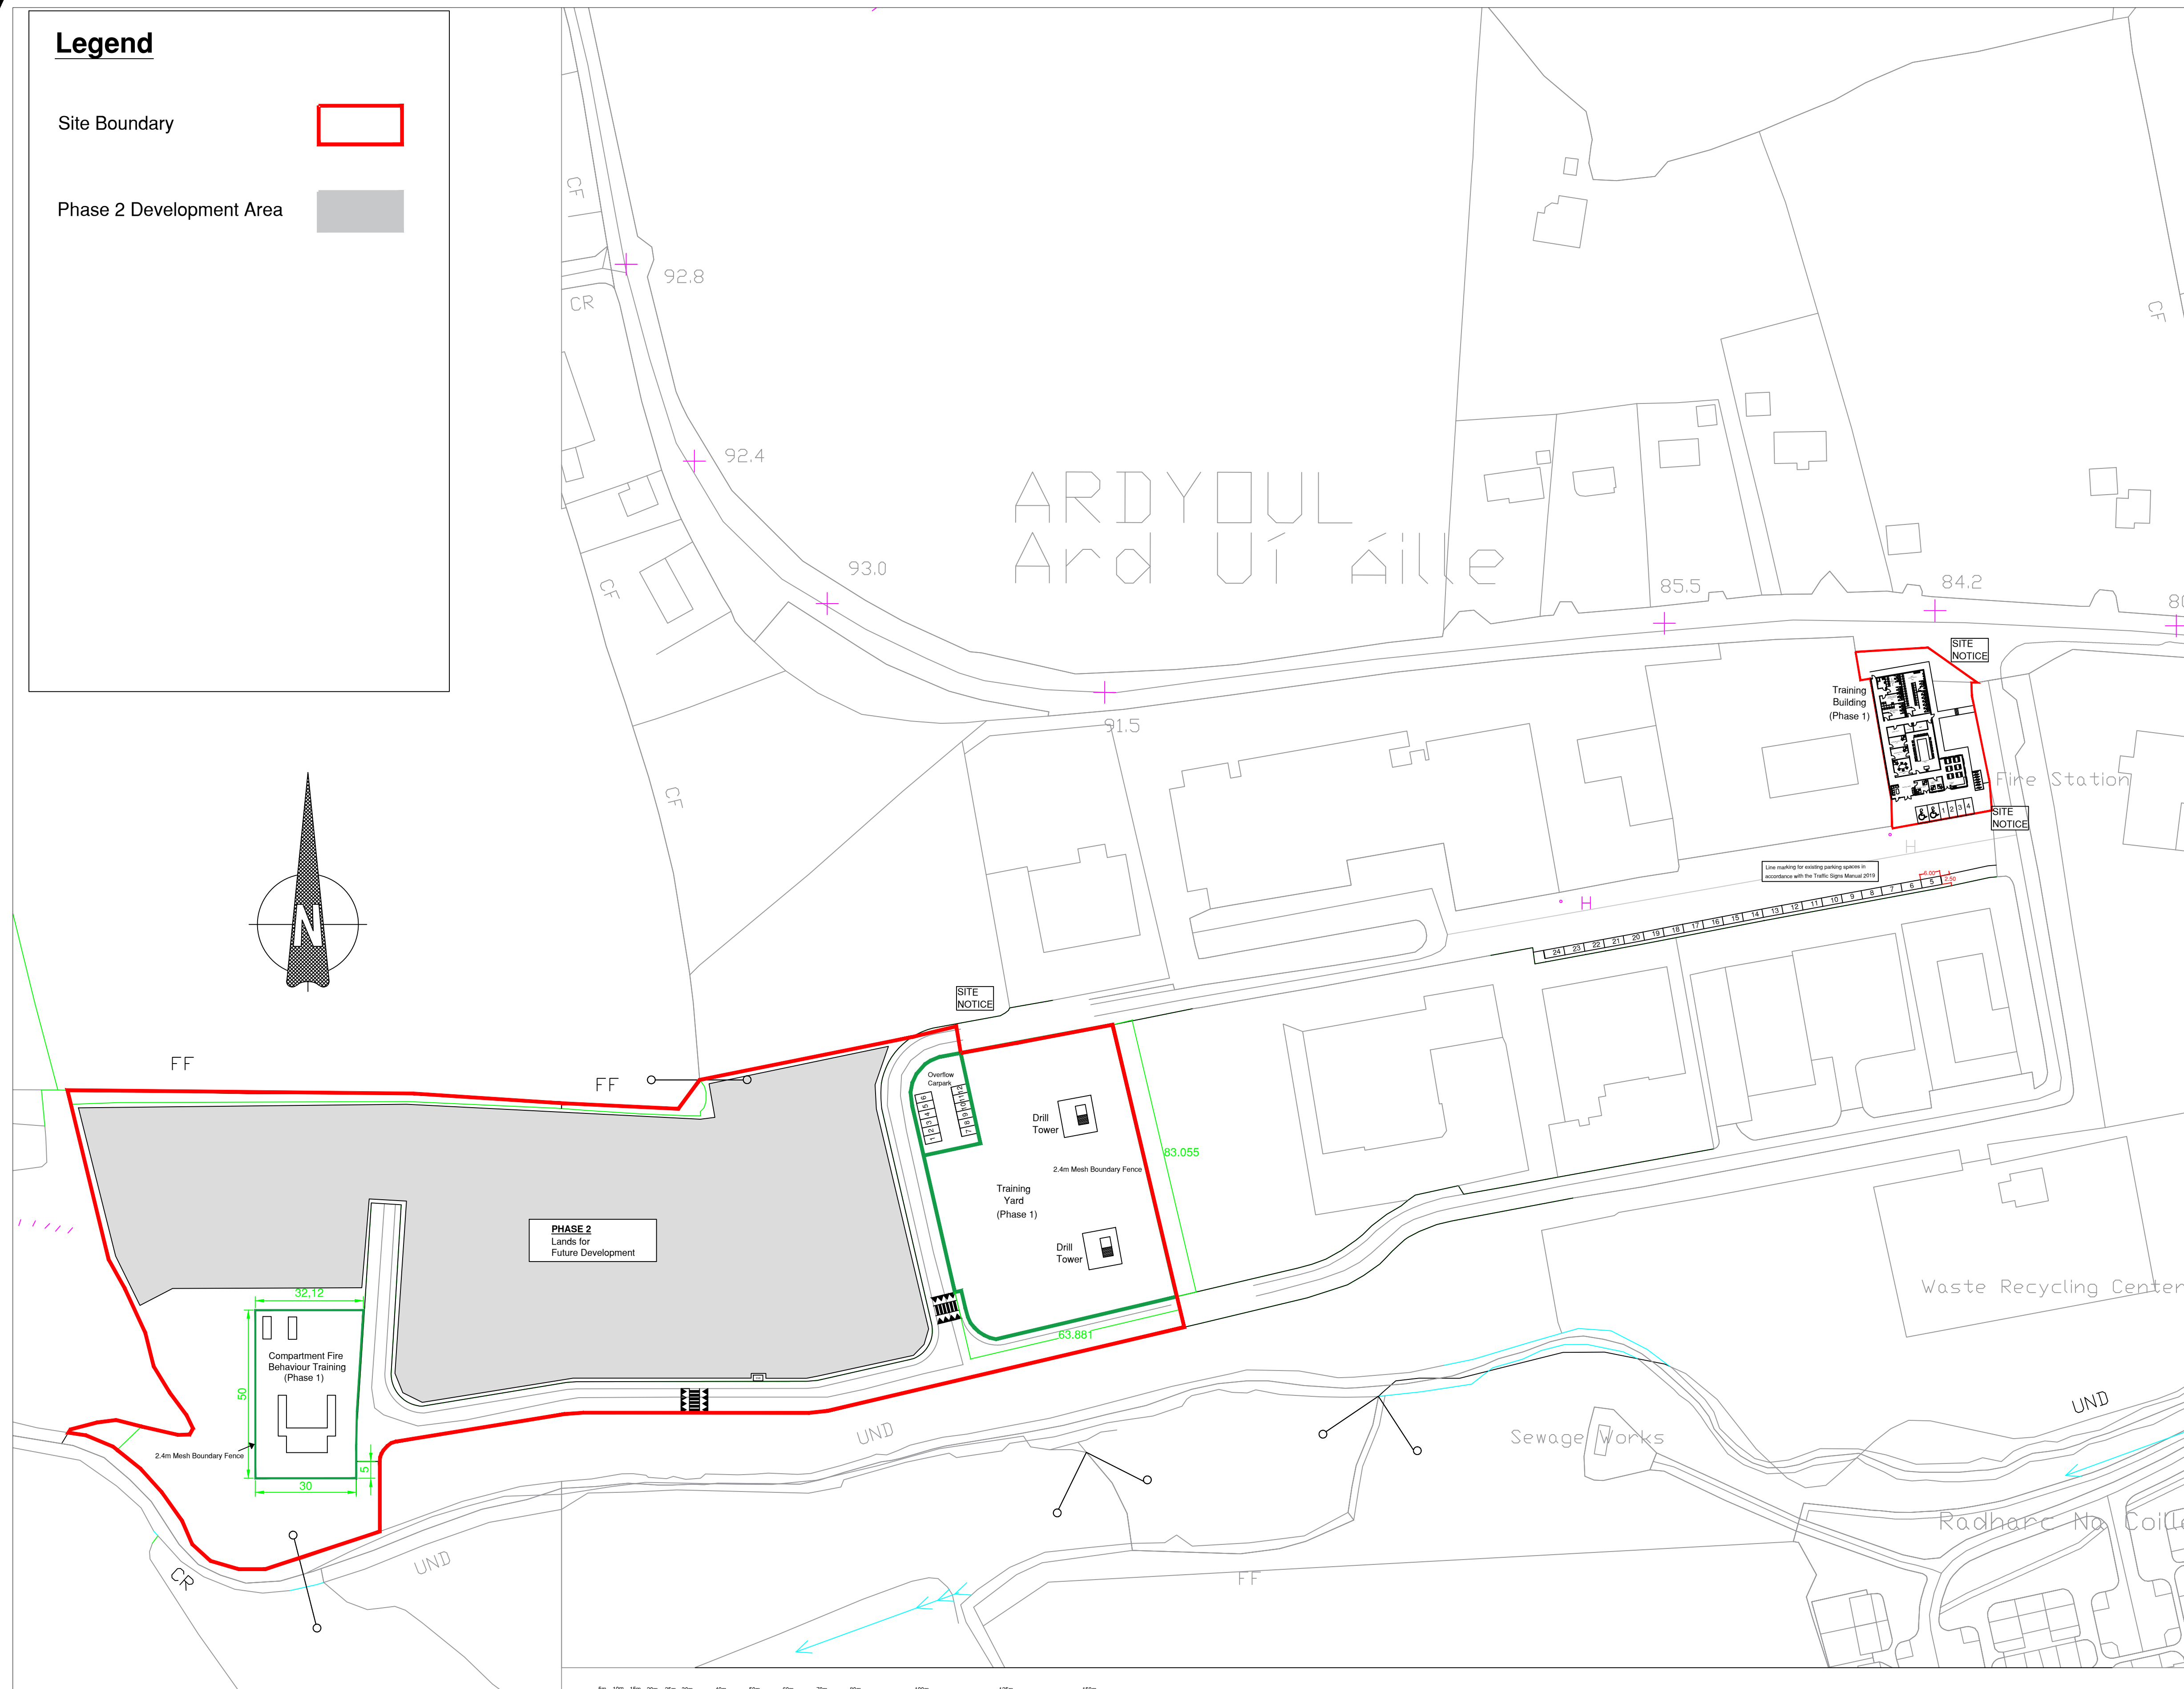

**Legend**

- Site Boundary
- Phase 2 Development Area

General Notes

1	Part 8	11.07.2020
No.	Revision/Issue	Date

Firm Name and Address  
 Corníallie Cathrach  
 & Contae Luimnigh  
 Limerick City  
 & County Council  
 Limerick Fire & Rescue Service  
 Lissanalta House  
 Dooradoyle  
 Limerick

Project Name and Address  
 Limerick Fire Service Training Centre  
 Kilmallock Business Park  
 Kilmallock  
 Co. Limerick

Project	Site Plan	Sheet
Date	13.07.2020	001
Scale	As Noted	