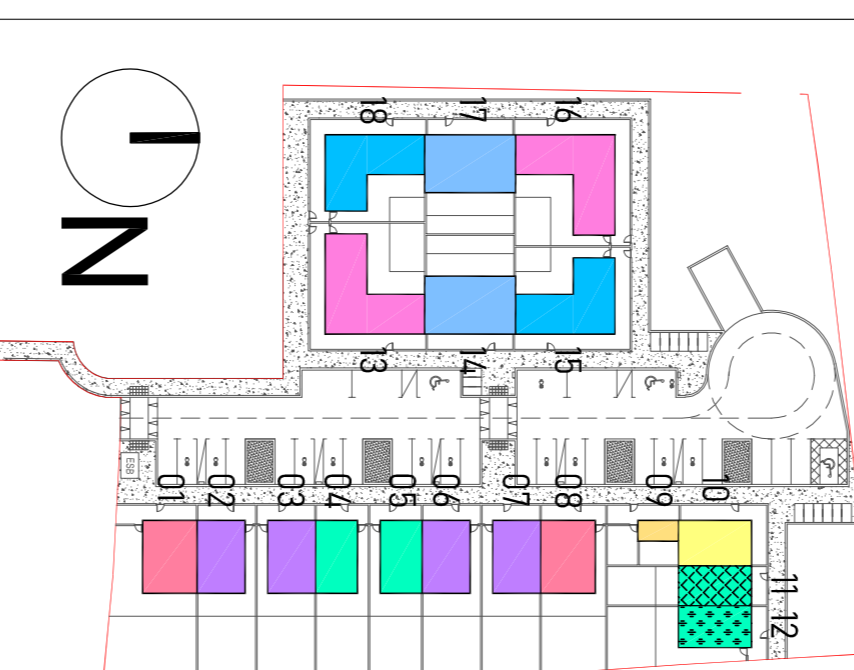

NOTES:

Development Summary

Development Summary	Area
Site Area	0.81ha
Net Site Area	0.71ha
Net Usable Area	0.61ha
Net Usable Area (Excluding)	0.51ha
Net Usable Area (Including)	0.61ha

No. of Units	Development	% of Total
18 (80)	18 No. Housing Units	100%
18 (80)	18 No. Housing Units	100%
18 (80)	18 No. Housing Units	100%
18 (80)	18 No. Housing Units	100%

Schedule of Units

Unit Number	Number	Net Site Area	Unit Size	Schedule	Spot Height
1	1	32.12	32.12	1	3.0m
2	2	32.12	32.12	1	3.0m
3	3	32.12	32.12	1	3.0m
4	4	32.12	32.12	1	3.0m
5	5	32.12	32.12	1	3.0m
6	6	32.12	32.12	1	3.0m
7	7	32.12	32.12	1	3.0m
8	8	32.12	32.12	1	3.0m
9	9	32.12	32.12	1	3.0m
10	10	32.12	32.12	1	3.0m
11	11	32.12	32.12	1	3.0m
12	12	32.12	32.12	1	3.0m
13	13	32.12	32.12	1	3.0m
14	14	32.12	32.12	1	3.0m
15	15	32.12	32.12	1	3.0m
16	16	32.12	32.12	1	3.0m
17	17	32.12	32.12	1	3.0m
18	18	32.12	32.12	1	3.0m

Key Plan