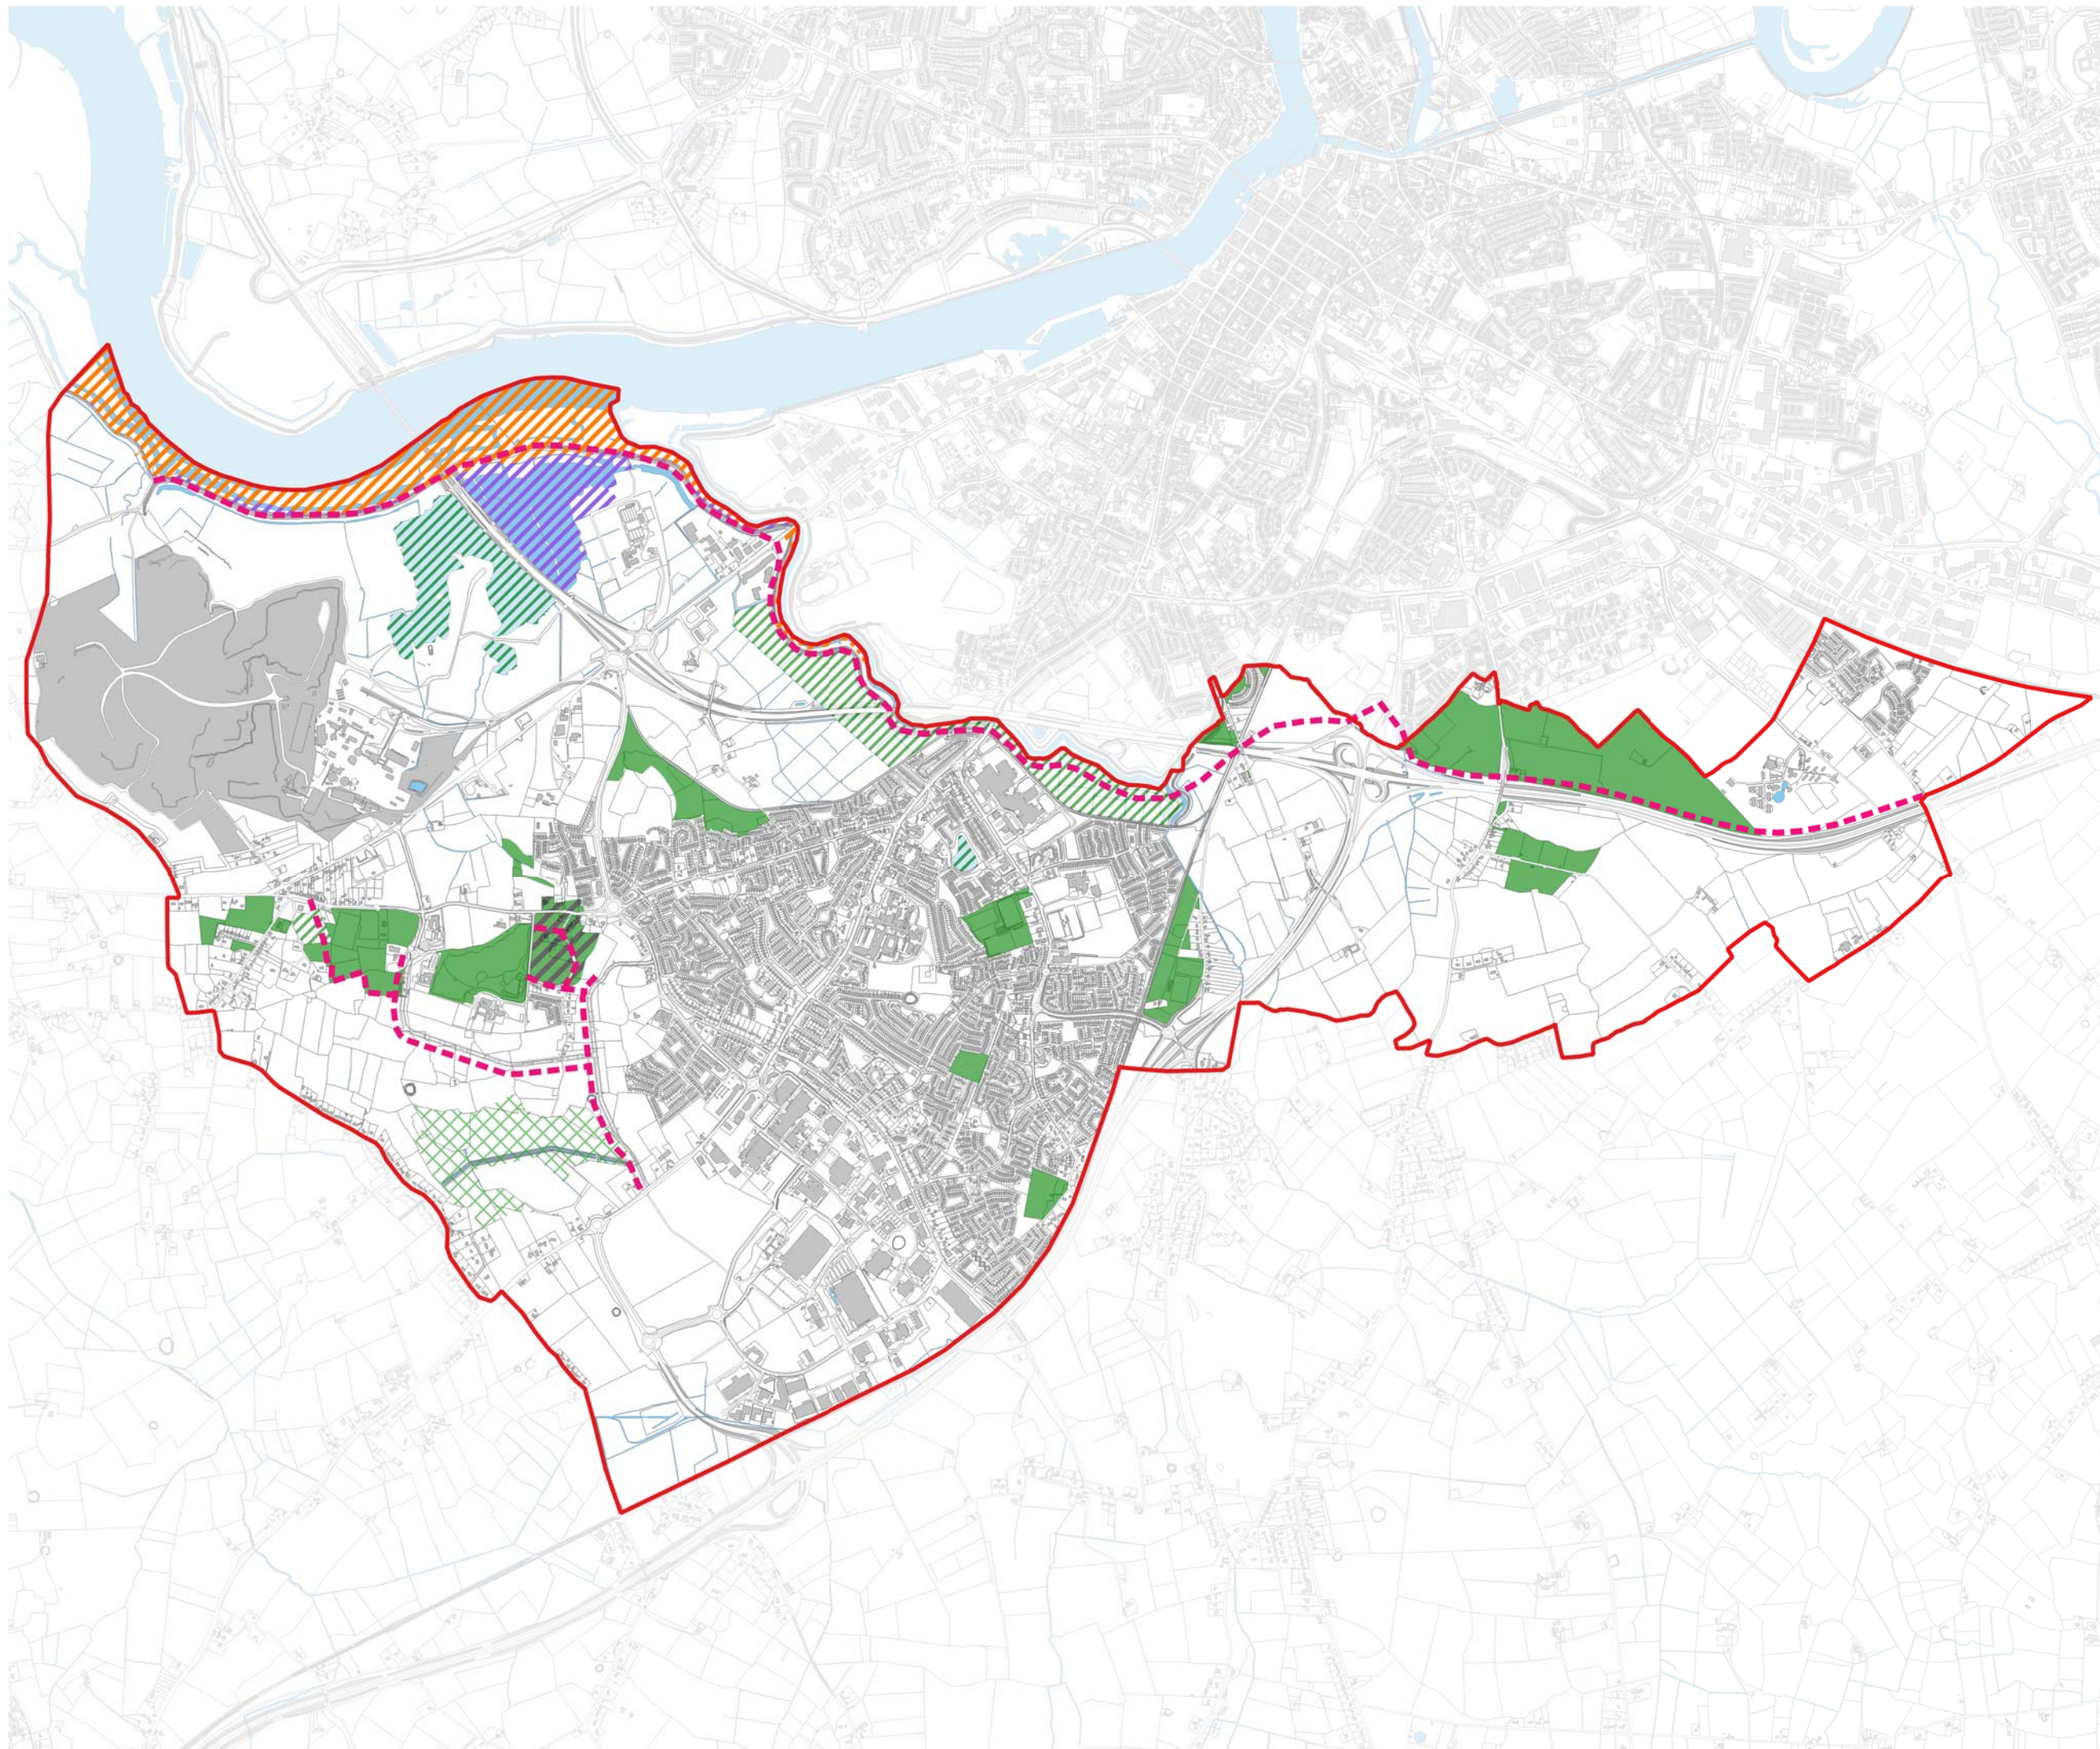

Amenity Map

LEGEND

- Open Space & Recreation
- Special Control Area
- Semi Natural Open Space
- Proposed Natural Heritage Area
- Utilities
- Special Area of Conservation
- Special Protection Area
- Proposed Pedestrian Routes

Forward Planning
Economic Development Directorate

A Senior Planner
Maria Woods
Merchants Quay, Limerick
Tel: (061) 556600
E-mail: forwardplanning@limerick.ie

SCALE	NA	DWG. NO.	SE-21-27-03
DRAWN BY	C.O'Keefe	CHECKED BY	L. Bolger
DATE			Oct. '20