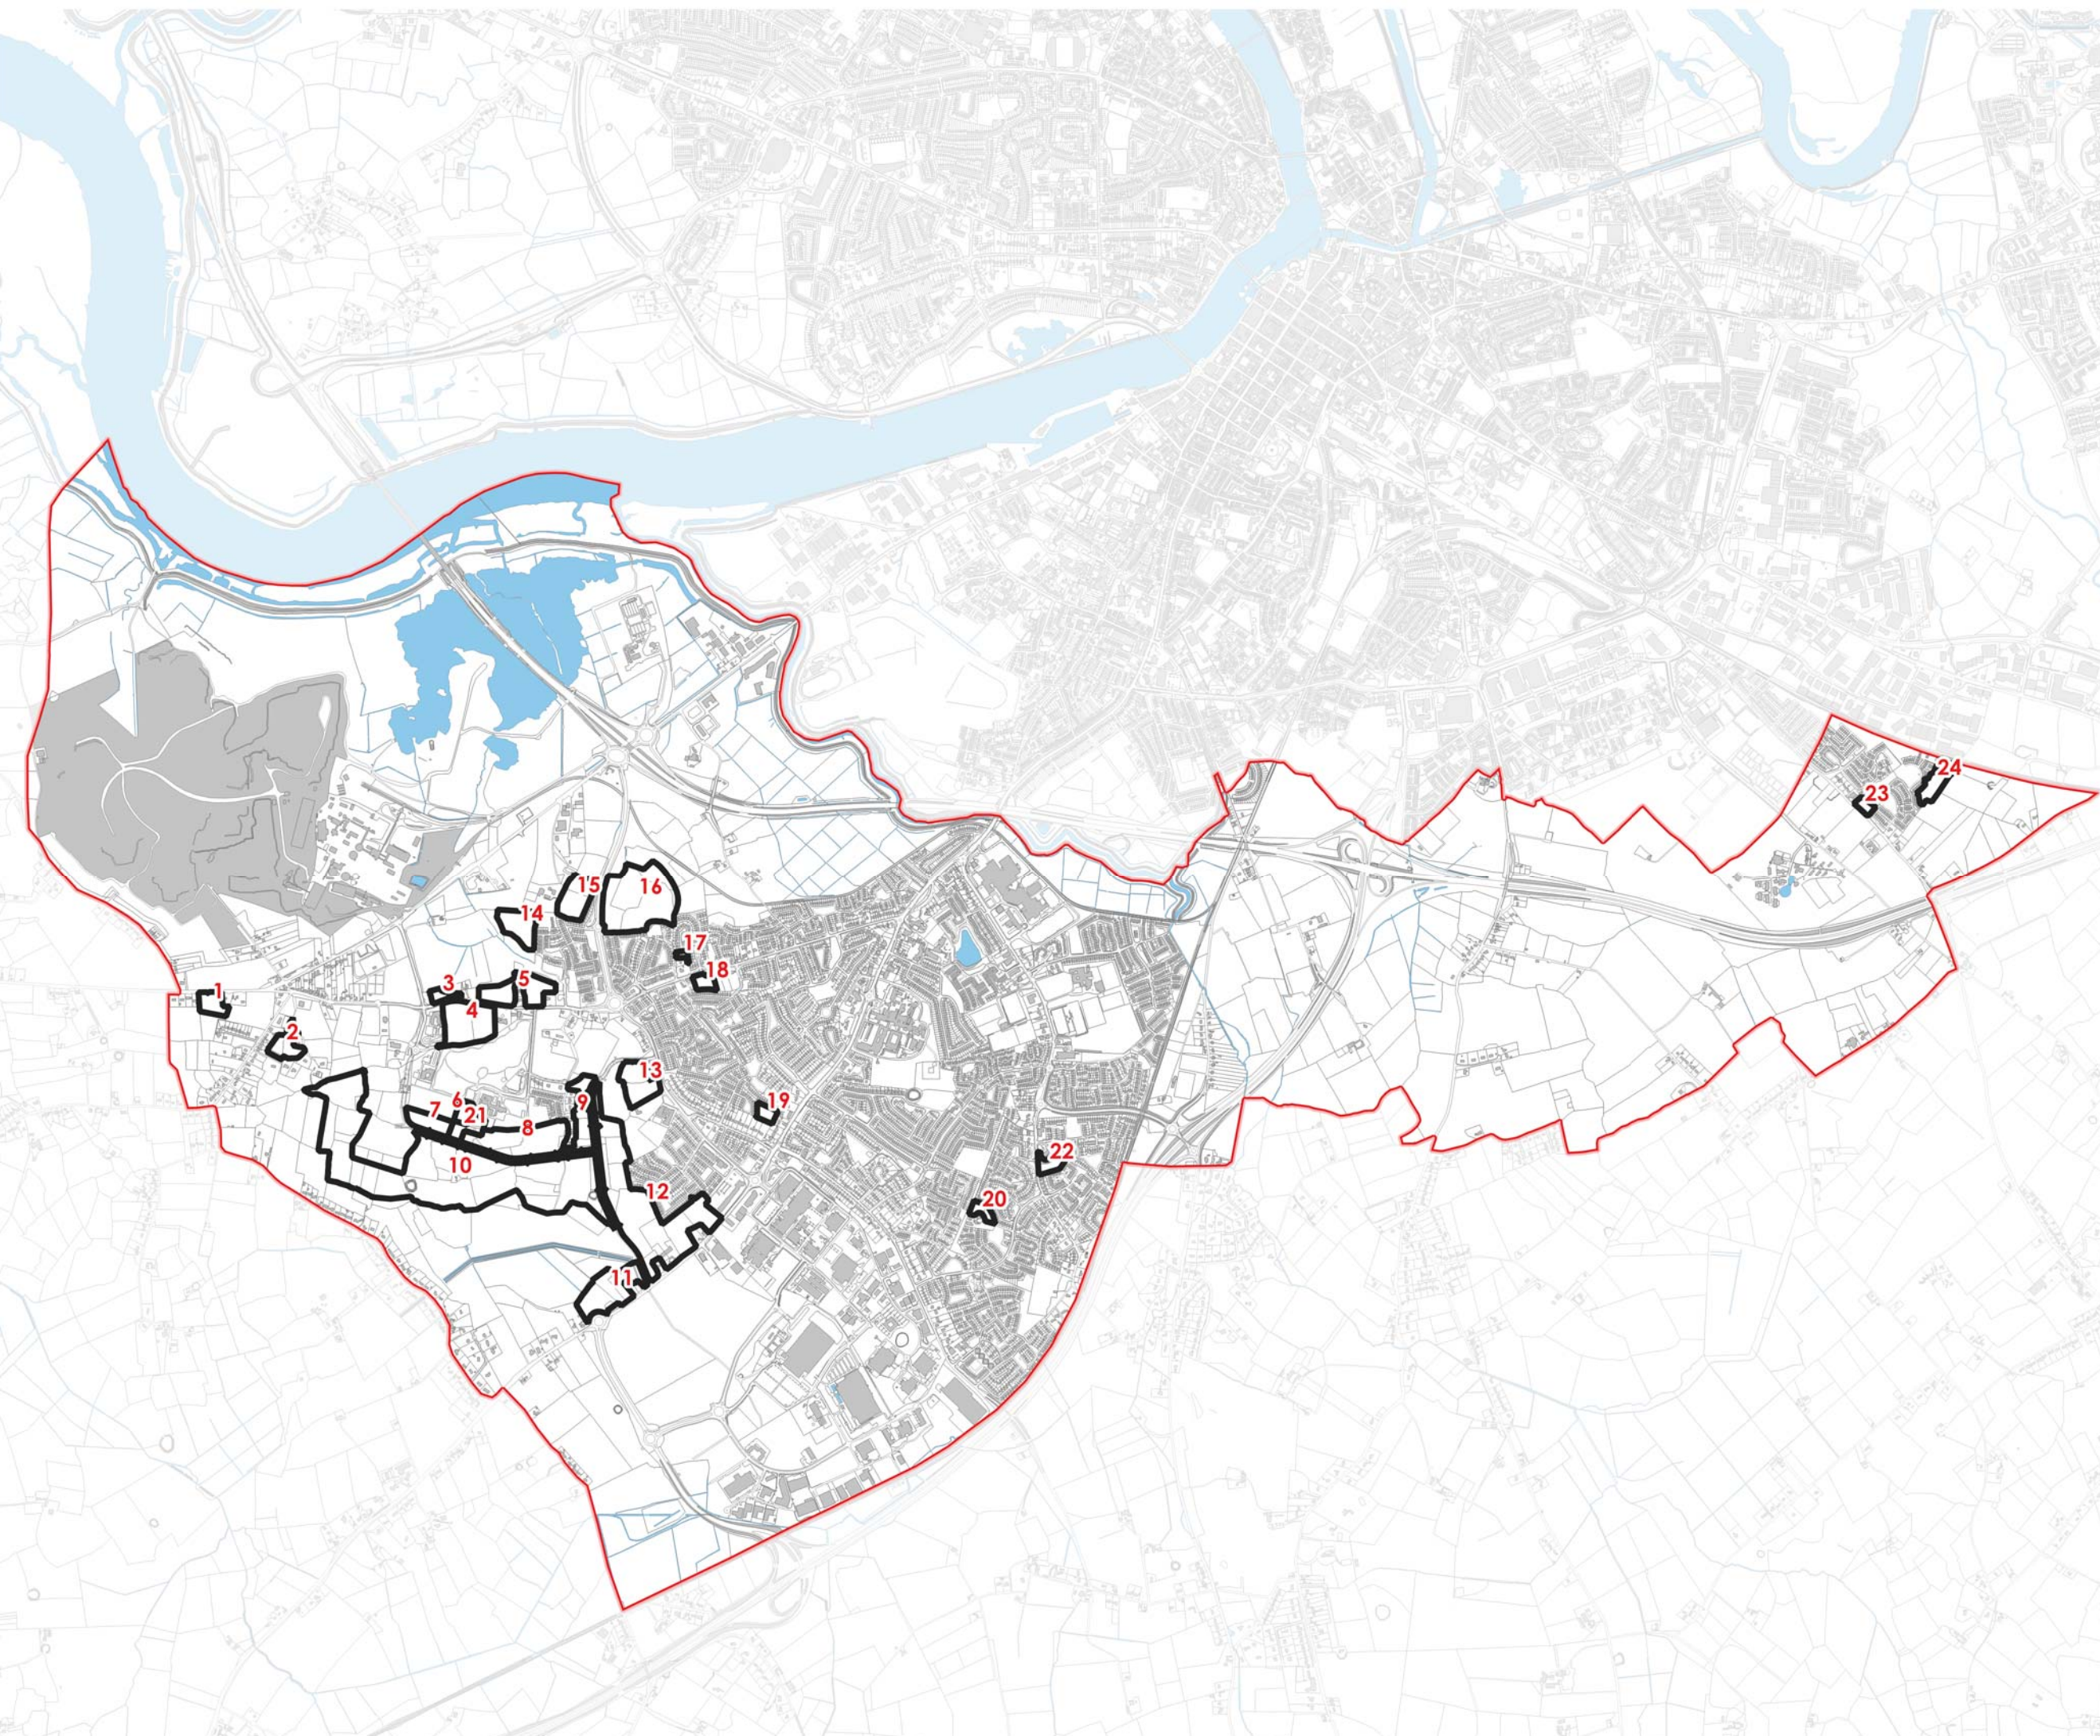

Service Sites Matrix

Forward Planning
Economic Development Directorate

A Senior Planner / Maria Woods
Merchants Quay, Limerick
Tel: (061) 556600
E-mail: forwardplanning@limerick.ie

SCALE	NA	DWG. NO.	
DRAWN BY	C.O'Keefe	CHECKED BY	L. Bolger
		DATE	Oct. '20
LICENCE No. © Ordnance Survey Ireland. All rights reserved. Licence No. 2017/09/CCMA/Limerick City & County Council			